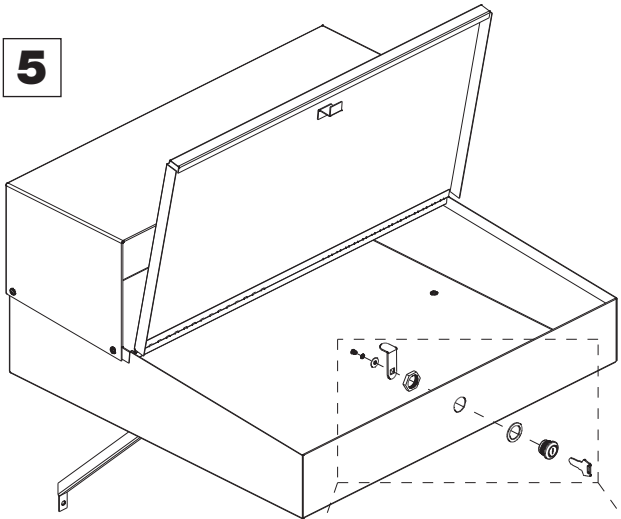

Wall Mounted Receiving Desk

Note: Wall mounting hardware not provided

Note: Wall mounting hardware not provided