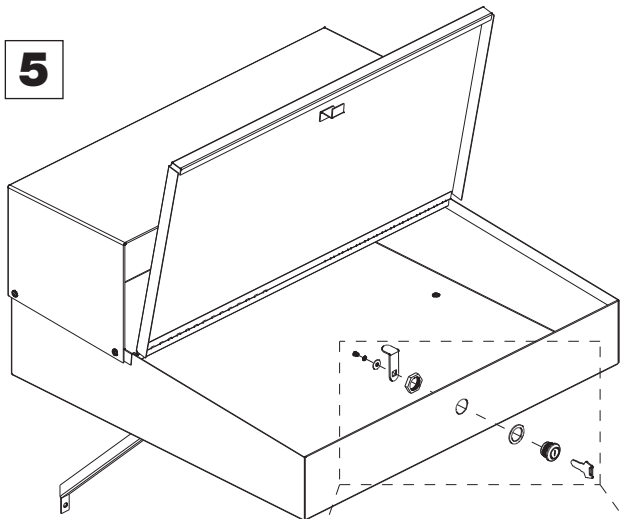

3

Remarque : Outils de
montage mural non compris

4

Remarque : Outils de
montage mural non compris

5

6