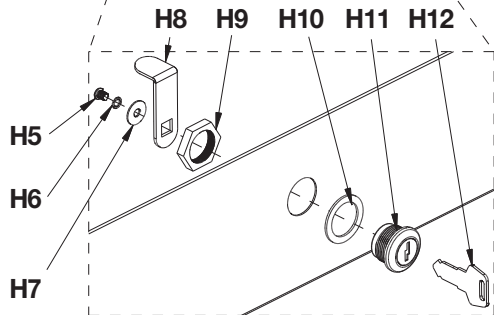

Wall Mounted Receiving Desk

Note: Wall mounting hardware not provided

Note: Wall mounting hardware not provided