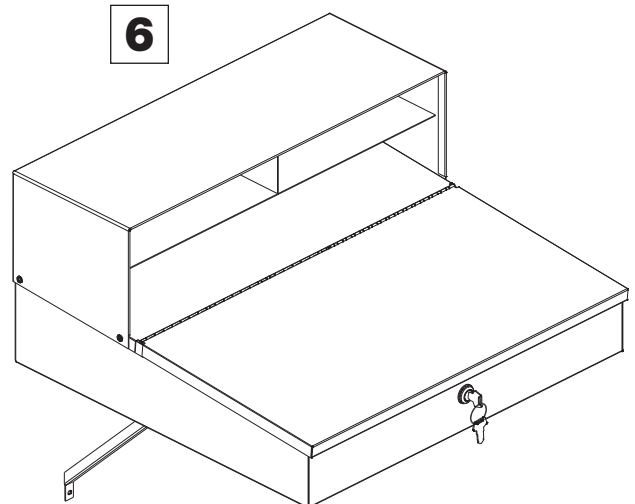

Wall Mounted Receiving Desk

Note: Wall mounting hardware not provided

Note: Wall mounting hardware not provided