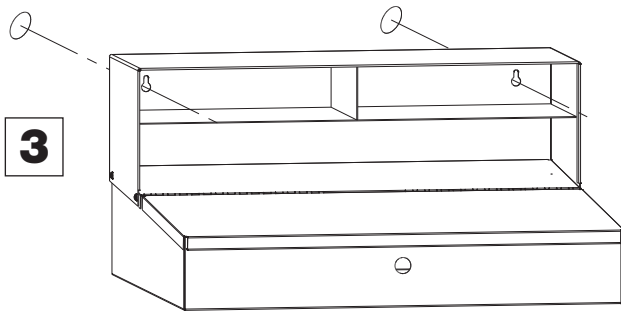

3

Remarque : Outils de
montage mural non compris