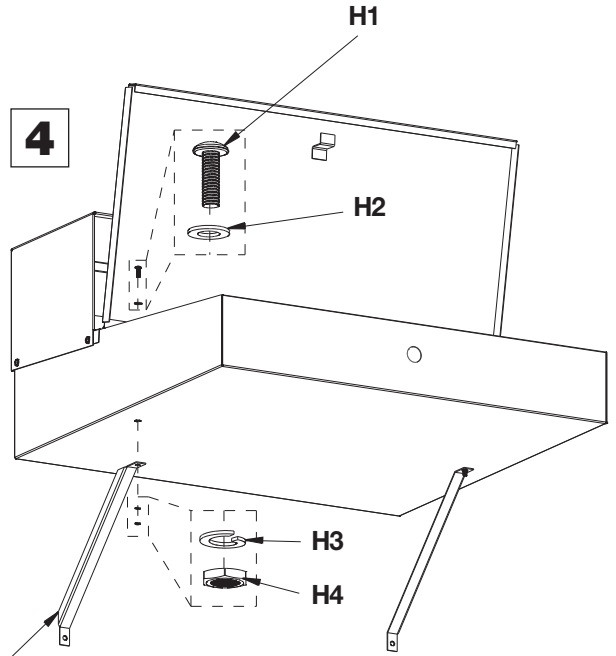

Note: Wall mounting hardware not provided