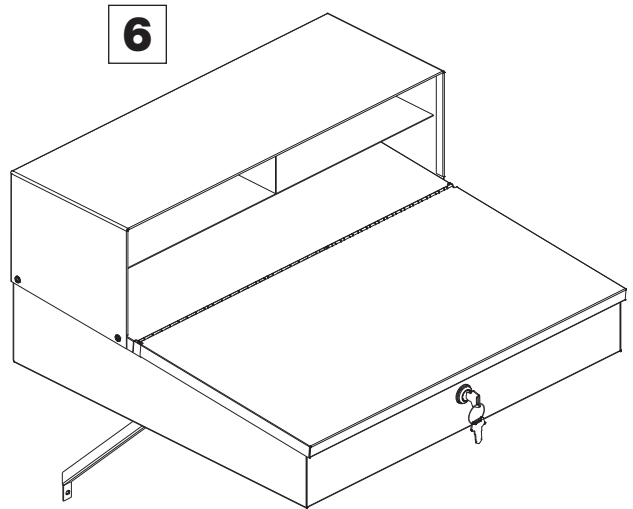

Escritorio montaje pared

3

Nota: Ferrería de montaje de pared no suministrado

4

Nota: Ferrería de montaje de pared no suministrado

5

6