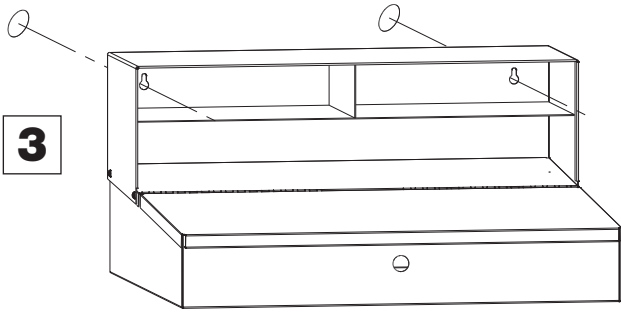

Wall Mounted Receiving Desk

Note: Wall mounting hardware not provided