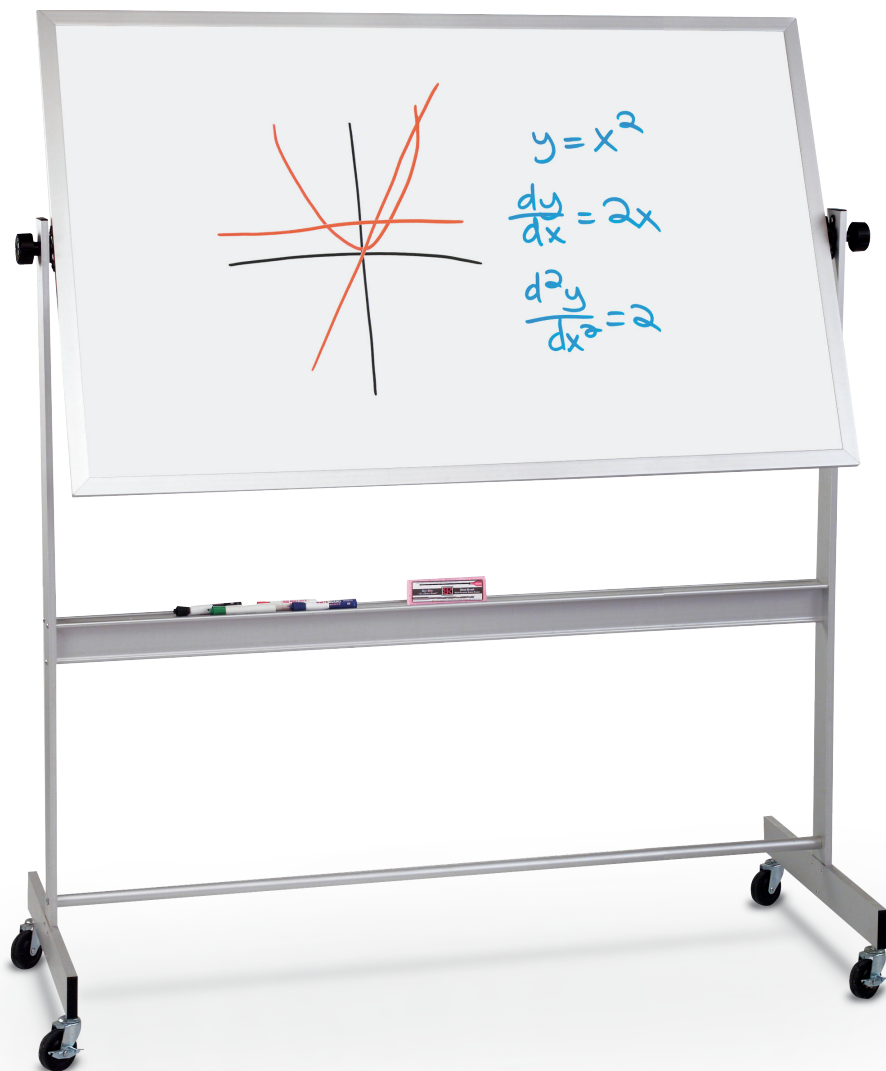

DELUXE MOBILE REVERSIBLE BOARD

Versatility on the move.

Mobile boards offer up to twice as much functional space as a regular board.

DELUXE MOBILE REVERSIBLE BOARD

- Get up to twice the functional space of a wall-mounted board with a versatile and mobile Deluxe Mobile Reversible Board.
- Boards are double-sided and available in a variety of surface combinations, including porcelain steel magnetic markerboard, Dura-Rite® HPL dry erase markerboard, and tackable natural cork.
- Panel rotates 360° on a pivot hinge, and locks into place with the turn of a knob.
- Available with a panel size of 40"H x 30"W, 4'H x 5'W, 4'H x 6'W, or 4'H x 8'W. Smallest size ships UPS to save you time and money.
- Anodized aluminum trim includes a full-length accessory tray. Wide base design for stability includes 3" locking casters.

Part No.	Surface Material	Panel Dim.	Overall Dim.	Ship Wt.
Product				
668AC-DD**	Porcelain Steel / Porcelain Steel	40"H x 30"W	76.5"H x 35"W x 24"D	60 lbs
668AC-DC**	Porcelain Steel / Natural Cork	40"H x 30"W	76.5"H x 35"W x 24"D	75 lbs
668AC-HH**	Dura-Rite / Dura-Rite	40"H x 30"W	76.5"H x 35"W x 24"D	47 lbs
668AC-HC**	Dura-Rite / Natural Cork	40"H x 30"W	76.5"H x 35"W x 24"D	47 lbs
668AC-CC**	Natural Cork / Natural Cork	40"H x 30"W	76.5"H x 35"W x 24"D	76 lbs
668AF-DD	Porcelain Steel / Porcelain Steel	4'H x 5'W	79.5"H x 65"W x 24"D	116 lbs
668AF-DC	Porcelain Steel / Natural Cork	4'H x 5'W	79.5"H x 65"W x 24"D	105 lbs
668AF-HH	Dura-Rite / Dura-Rite	4'H x 5'W	79.5"H x 65"W x 24"D	81 lbs
668AF-HC	Dura-Rite / Natural Cork	4'H x 5'W	79.5"H x 65"W x 24"D	94 lbs
668AF-CC	Natural Cork / Natural Cork	4'H x 5'W	79.5"H x 65"W x 24"D	129 lbs