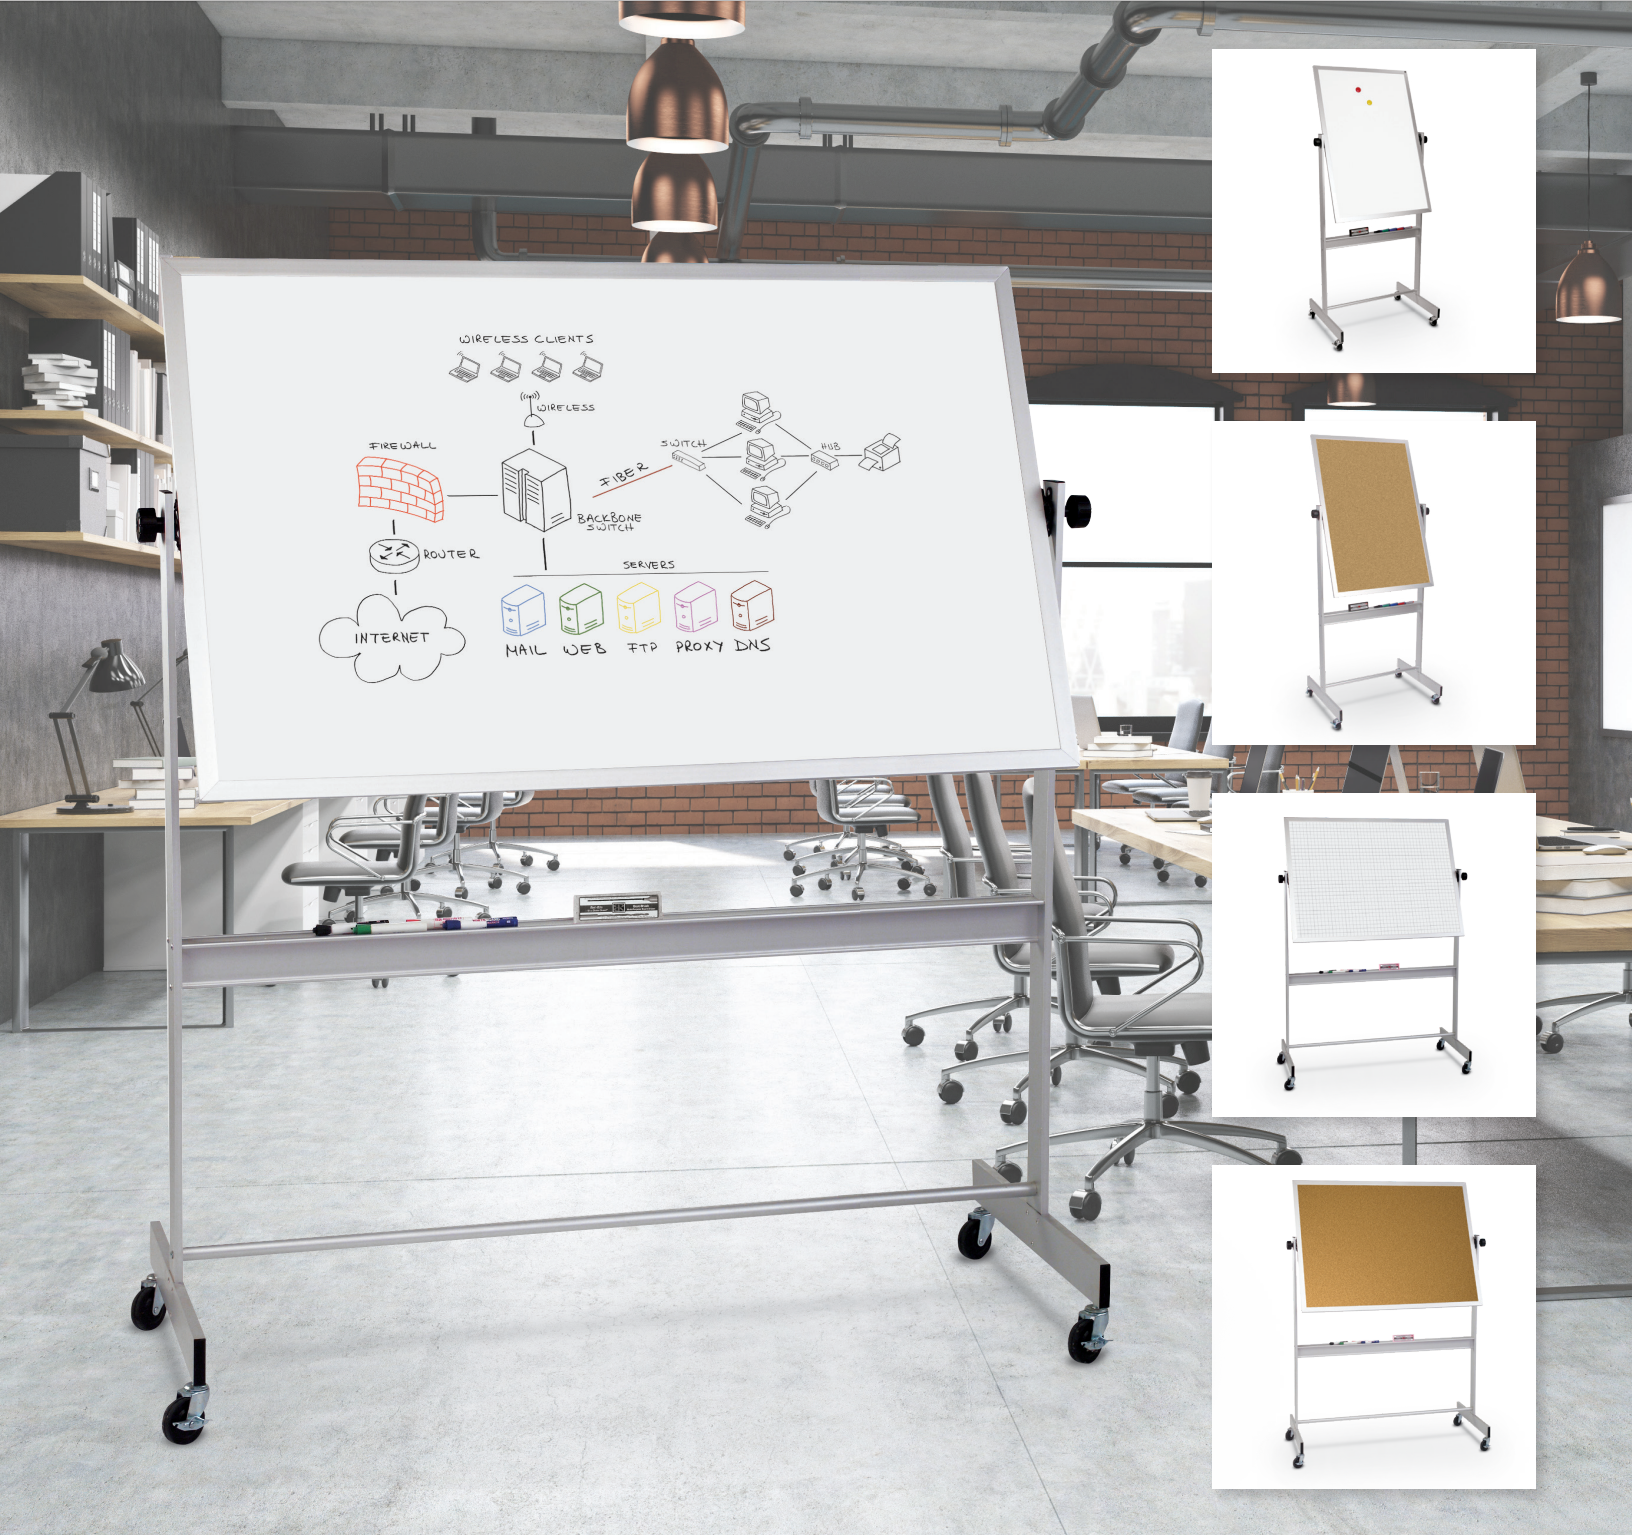

DELUXE MOBILE REVERSIBLE BOARD

Versatility on the move.

Mobile boards offer up to twice as much functional space as a regular board.

DELUXE MOBILE REVERSIBLE BOARD

- Get up to twice the functional space of a wall-mounted board with a versatile and mobile Deluxe Mobile Reversible Board.
- Boards are double-sided and available in a variety of surface combinations, including porcelain steel magnetic markerboard, Dura-Rite® HPL dry erase markerboard, and tackable natural cork.
- Panel rotates 360° on a pivot hinge, and locks into place with the turn of a knob.
- Available with a panel size of 40"H x 30"W, 4'H x 5'W, 4'H x 6'W, or 4'H x 8'W. Smallest size ships UPS to save you time and money.
- Anodized aluminum trim includes a full-length accessory tray. Wide base design for stability includes 3" locking casters.

Part No.	Surface Material	Panel Dim.	Overall Dim.	Ship Wt.
Product				
668AC-DD**	Porcelain Steel / Porcelain Steel	40"H x 30"W	76.5"H x 35"W x 24"D	60 lbs
668AC-DC**	Porcelain Steel / Natural Cork	40"H x 30"W	76.5"H x 35"W x 24"D	75 lbs
668AC-HH**	Dura-Rite / Dura-Rite	40"H x 30"W	76.5"H x 35"W x 24"D	47 lbs
668AC-HC**	Dura-Rite / Natural Cork	40"H x 30"W	76.5"H x 35"W x 24"D	47 lbs
668AC-CC**	Natural Cork / Natural Cork	40"H x 30"W	76.5"H x 35"W x 24"D	76 lbs
668AF-DD	Porcelain Steel / Porcelain Steel	4'H x 5'W	79.5"H x 65"W x 24"D	116 lbs
668AF-DC	Porcelain Steel / Natural Cork	4'H x 5'W	79.5"H x 65"W x 24"D	105 lbs
668AF-HH	Dura-Rite / Dura-Rite	4'H x 5'W	79.5"H x 65"W x 24"D	81 lbs
668AF-HC	Dura-Rite / Natural Cork	4'H x 5'W	79.5"H x 65"W x 24"D	94 lbs
668AF-CC	Natural Cork / Natural Cork	4'H x 5'W	79.5"H x 65"W x 24"D	129 lbs