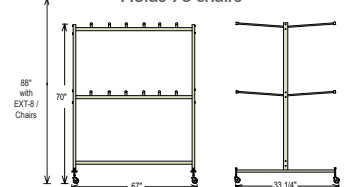

✓ Design

Modern design enhances any event.

✓ Durability

Strong 18 gauge steel frame and seat supports makes for long lasting durability.

Fits Dolly Model #DY1400
Holds 54 chairs

Fits Dolly Model #DY84 + EXT8
Holds 96 chairs

Swatches

Product Specs

Folded	40.25"H x 19.5"W x 2"D
Open	31"H x 19.75 W x 20.25"D
Seat	17.25"H x 17"W x 18"D
Back	7.5"H x 19.5"W
Product Weight	9.6 lbs.

800.261.4112
www.nationalpublicseating.com