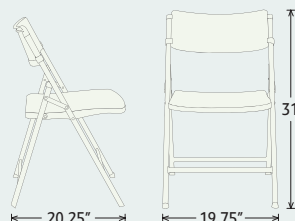

✓ Design

Modern design enhances any event.

✓ Durability

Strong 18 gauge steel frame and seat supports makes for long lasting durability.

Fits Dolly Model #DY1400
Holds 54 chairs

Fits Dolly Model #DY84 + EXT8
Holds 96 chairs

Swatches

Product Specs

Folded	40.25"H x 19.5"W x 2"D
Open	31"H x 19.75 W x 20.25"D
Seat	17.25"H x 17"W x 18"D
Back	7.5"H x 19.5"W
Product Weight	9.6 lbs.

800.261.4112
www.nationalpublicseating.com