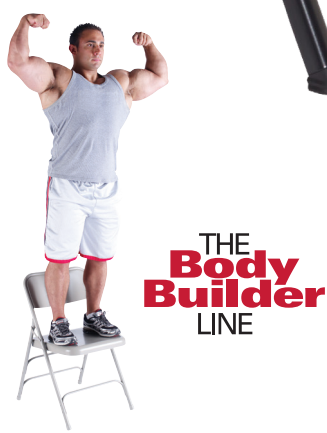

AirFlex | 1400 Series

AirFlex Technology
blends ultimate comfort
with modern design.

AirFlex

Model 1410 shown

✓ Comfort

Distinct AirFlex design contours to each individual making for the perfect balance of comfort and strength.

✓ Design

Modern design enhances any event.

✓ Durability

Strong 18 gauge steel frame and seat supports makes for long lasting durability.

Fits Dolly Model #DY1400
Holds 54 chairs

Fits Dolly Model #DY84 + EXT8
Holds 96 chairs