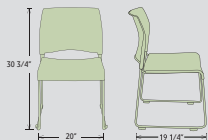

SLEEK POLYPROPYLENE PLASTIC  
BACK AND SEAT DESIGN PROVIDES  
ERGONOMIC SUPPORT

← 16-GAUGE  
STEEL FRAME

The best-selling  
Cafetorium Chair  
also available  
with a Poly Seat!

↑ SEATING IN  
COMFORTABLE,  
DURABLE POLY

"ROD  
IN TUBE"  
DESIGN

↑ BUILT-IN  
GANGERS FOR  
MULTIPLE  
CHAIR SETUP

Now also available in  
Bar/Café Height

Use with transport  
dolly DY87B

F  
Model 8810B-11-10 shown

### E. 8800 Series Poly Seat

PLASTIC SEAT & BACK

CHAIR FRAME

- #8810-11-10  
BLACK ON  
CHROME
- #8804-11-04  
NAVY BLUE ON  
CHROME
- #8818-11-18  
BURGUNDY  
ON CHROME
- #8820-11-20  
CHARCOAL

CHROME

### F. 8800B Poly Seat Bar Stool

- #8810B-11-10  
BLACK ON  
CHROME

Custom options  
require only a 6-8  
week lead time!  
Minimum: 300 PCS

Check out our website at  
[www.nationalpublicseating.com](http://www.nationalpublicseating.com) to view our  
large selection of custom color choices!