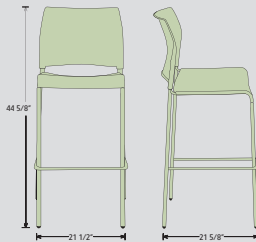

SLEEK POLYPROPYLENE PLASTIC  
BACK AND SEAT DESIGN PROVIDES  
ERGONOMIC SUPPORT

← 16-GAUGE  
STEEL FRAME

The best-selling  
Cafetorium Chair  
also available  
with a Poly Seat!

↑ SEATING IN  
COMFORTABLE,  
DURABLE POLY

"ROD  
IN TUBE"  
DESIGN

↑ BUILT-IN  
GANGERS FOR  
MULTIPLE  
CHAIR SETUP

Now also available in  
Bar/Café Height

Use with transport  
dolly DY87B

F  
Model 8810B-11-10 shown

### E. 8800 Series Poly Seat

PLASTIC SEAT & BACK

CHAIR FRAME

- #8810-11-10  
BLACK ON  
CHROME
- #8804-11-04  
NAVY BLUE ON  
CHROME
- #8818-11-18  
BURGUNDY  
ON CHROME
- #8820-11-20  
CHARCOAL

CHROME

### F. 8800B Poly Seat Bar Stool

- #8810B-11-10  
BLACK ON  
CHROME

Custom options  
require only a 6-8  
week lead time!  
Minimum: 300 PCS

Check out our website at  
[www.nationalpublicseating.com](http://www.nationalpublicseating.com) to view our  
large selection of custom color choices!