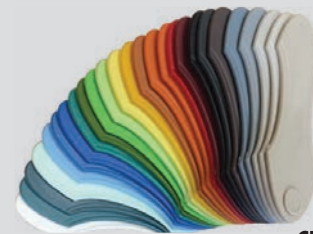

### E. 8800 Series Poly Seat

PLASTIC SEAT & BACK

CHAIR FRAME

- #8810-11-10  
BLACK ON  
CHROME
- #8804-11-04  
NAVY BLUE ON  
CHROME
- #8818-11-18  
BURGUNDY  
ON CHROME
- #8820-11-20  
CHARCOAL

CHROME

### F. 8800B Poly Seat Bar Stool

- #8810B-11-10  
BLACK ON  
CHROME

Custom options  
require only a 6-8  
week lead time!  
Minimum: 300 PCS

Check out our website at  
[www.nationalpublicseating.com](http://www.nationalpublicseating.com) to view our  
large selection of custom color choices!