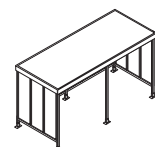

Wall Panels: ¼" Tempered Glass

Bike Racks: Not included

DIMENSIONS/CAPACITY*

Transit 7	Length	Width	Roof Height				Bikes (Max.)
<i>Transit 7 - Clear height 7'</i>			HIP & GABLE ROOF	BARREL ROOF	FLAT ROOF		
Transit 7-10 - Single	14' 8"	7' 5"	9' 4"	8' 10"	7' 6"	10	
Transit 7-20 - Double	29' 1"	7' 5"	9' 4"	8' 10"	7' 6"	20	
Transit 7-30 - Triple	43' 6"	7' 5"	9' 4"	8' 10"	7' 6"	30	

*Bike capacity varies with rack style

VIEWS

(Shown: Barrel Roof)

TOP

ISOMETRIC

FRONT

SIDE

Hip Roof

Barrel Roof

Gable Roof

Flat Roof

velodomeselters

BIKE PARKING SOLUTIONS Bike Shelters | Bike Racks | Bike Storage Systems

888-995-8090

32 Ann Street Clifton, NJ 07013

info@velodomeselters.com