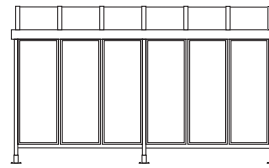

Wall Panels: ¼" Tempered Glass

Bike Racks: Not included

DIMENSIONS/CAPACITY*

Transit 7	Length	Width	Roof Height				Bikes (Max.)
<i>Transit 7 - Clear height 7'</i>			HIP & GABLE ROOF	BARREL ROOF	FLAT ROOF		
Transit 7-10 - Single	14' 8"	7' 5"	9' 4"	8' 10"	7' 6"	10	
Transit 7-20 - Double	29' 1"	7' 5"	9' 4"	8' 10"	7' 6"	20	
Transit 7-30 - Triple	43' 6"	7' 5"	9' 4"	8' 10"	7' 6"	30	

*Bike capacity varies with rack style

VIEWS

(Shown: Barrel Roof)

TOP

ISOMETRIC

FRONT

SIDE

Hip Roof

Barrel Roof

Gable Roof

Flat Roof

velodomeselters

BIKE PARKING SOLUTIONS Bike Shelters | Bike Racks | Bike Storage Systems

888-995-8090

32 Ann Street Clifton, NJ 07013

info@velodomeselters.com