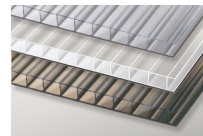

FRAME FINISHES

Anodized Aluminum, 6063-T52 Alloy

Dark Bronze Clear (Silver)

Powder Coating: RAL Colors (custom colors available)

9005	9010	3001	7035	7045	5005	5003	6002	6005
Jet Black	Pure White	Signal Red	Light Grey	Telegrey 1	Signal Blue	Sapphire Blue	Leaf Green	Moss Green

WALL PANELS

¼" Tempered Glass, Clear

Tempered glass is stronger and safer than regular glass. It is also shatterproof.

ROOF

6mm Twinwall Polycarbonate, UV Coated / Roof: **HIP | GABLE | BARREL**

Translucent sheets with ribbed core. Impact resistant and light weight.

Clear (80% Light Transmission)
White (45% Light Transmission)
Bronze Tint (45% Light Transmission)

Standing Seam Aluminum / Roof: **HIP | GABLE**

Finished aluminum panels with ribbed profile are exceptionally durable, rustproof, fade resistant and easy to maintain. Colors available.

Omega-Ply® / Roof: **FLAT**

Aluminum clad plywood panels. Strong, rigid and impact resistant, rustproof, fade resistant and easy to maintain. Colors available.

Black (standard)