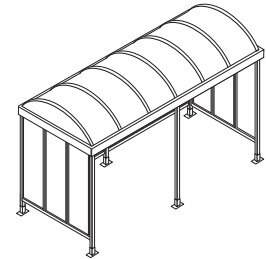

Transit (Hip Roof)

GENERAL INFORMATION

Frame: 6063-T52 Alloy Aluminum fabricated with Integrated Water Drainage

Finish: Anodized Dark Bronze or Clear (Silver)

Roof Styles/Materials:

HIP ROOF: 6 mm Twinwall Polycarbonate, UV Coated or Standing Seam Aluminum

GABLE ROOF: 6 mm Twinwall Polycarbonate, UV Coated or Standing Seam Aluminum

BARREL ROOF: 6 mm Twinwall Polycarbonate, UV Coated

FLAT ROOF: Omega-Ply®

Installation: Anchor securely to level, concrete pad

Wall Panels: ¼" Tempered Glass

Bike Racks: Not included

DIMENSIONS/CAPACITY*

Transit 7	Length	Width	Roof Height				Bikes (Max.)
<i>Transit 7 - Clear height 7'</i>			HIP & GABLE ROOF	BARREL ROOF	FLAT ROOF		
Transit 7-10 - Single	14' 8"	7' 5"	9' 4"	8' 10"	7' 6"	10	
Transit 7-20 - Double	29' 1"	7' 5"	9' 4"	8' 10"	7' 6"	20	
Transit 7-30 - Triple	43' 6"	7' 5"	9' 4"	8' 10"	7' 6"	30	

*Bike capacity varies with rack style

VIEWS

(Shown: Barrel Roof)

TOP

ISOMETRIC

FRONT

SIDE

Hip Roof