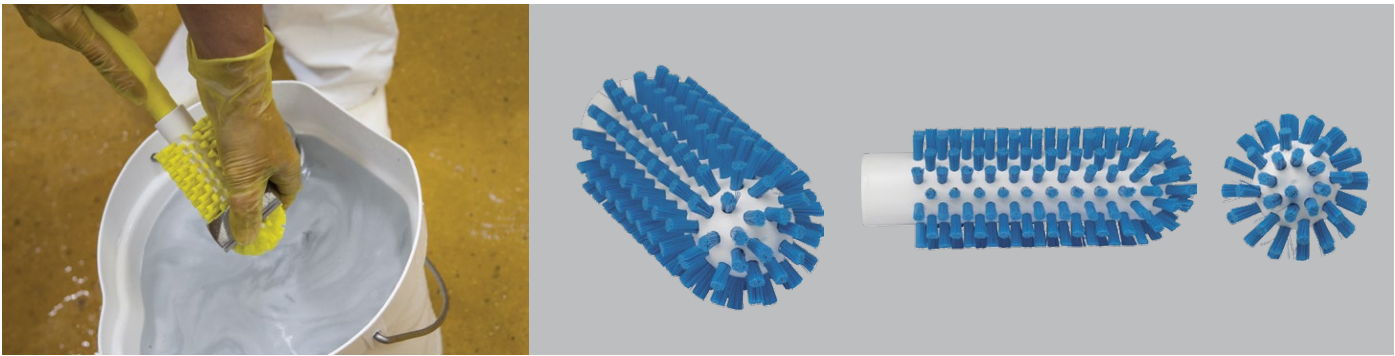

Ø2.0" Pipe Brush

Series 5380-50

Hygienic Euro Thread

Hygienically designed Euro thread prevents walk-off and is easy to clean

Stiff Bristles

Perfect for scrubbing difficult dirt and for wet use with cleaning agents

This tube brush has bristles along the sides as well as in the front. It is used in areas where a wider tube cleaning action is required or where the equipment has an endpoint that cannot be reached with a hand brush. Requires a European-thread handle. (This part number replaces 53902)

Ø2.0" Pipe Brush

5380-50

Ideal for cleaning wider pipes, the Pipe Brush has stiff bristles for better manual cleaning action. The bristles surround the head of the Pipe Brush, making it a great choice for cleaning pipes that have end points that hand brushes can't reach.

Specifications:

Length: 5.5"

Width: 2"

Height: 2"

FDA-Compliant Raw Material: Yes

Material: Polyester/Polypropylene/SS

Unit Weight: 0.24 lbs.

Bristle Type: Stiff