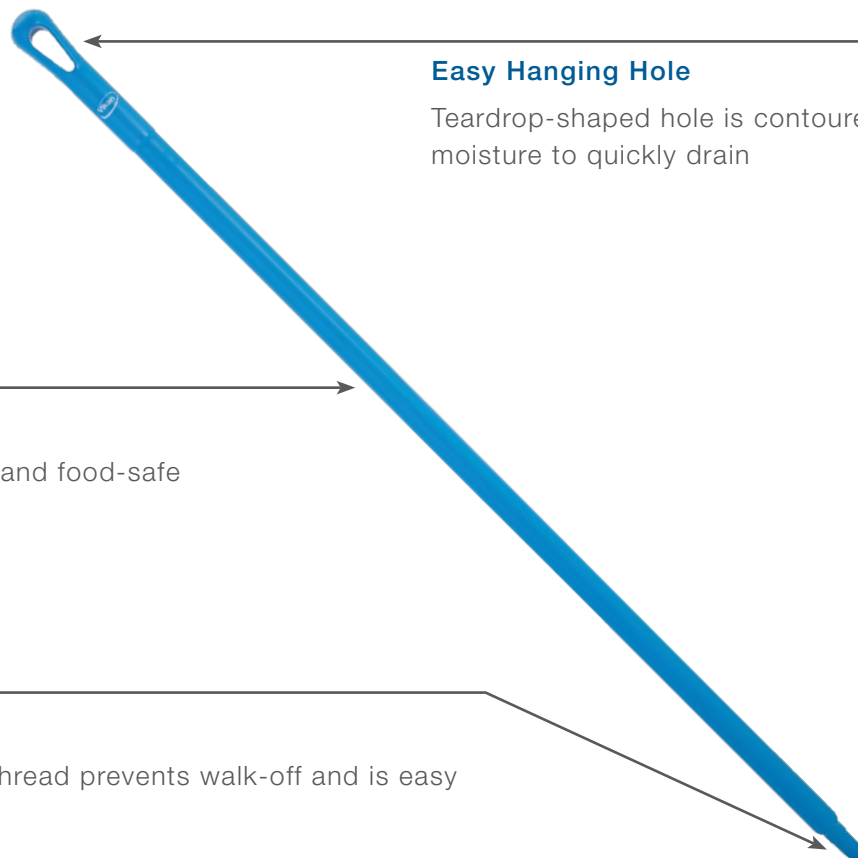

51" Ultra Hygiene Handle

Series 2960

Easy Hanging Hole

Teardrop-shaped hole is contoured to allow moisture to quickly drain

Sturdy Polypropylene

Made completely of durable and food-safe polypropylene

Hygienic Euro Thread

Hygienically designed Euro thread prevents walk-off and is easy to clean

The handle's ergonomically designed grip has been optimized for comfort during use. Made from food-grade, chemically resistant polypropylene, the material ensures that it can be safely used in a variety of environments. The hygienic design minimizes the risk of cross-contamination and makes it easy to clean and maintain.

51" Ultra Hygiene Handle

2960

Designed for ease-of-use just as much as it was for cleanability, the Ultra Hygiene Handle is the pinnacle of handle design. Its strong material is molded into a wider grip for comfort, and every feature contributes to the handle's cleanability.

Specifications:

Length: 51"
 Width: 1.25"
 Height: 1.25"
 FDA-Compliant Raw Material: Yes
 Material: Polypropylene
 Unit Weight: 0.91 lbs.

Colors

When ordering, add the color digit to the base part number to denote color.