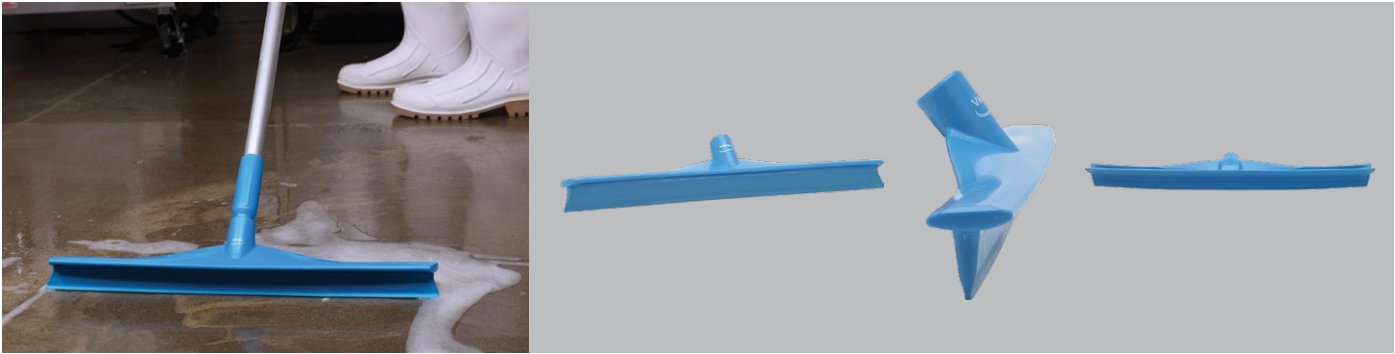

## Improved Hygiene

Smooth and rounded surfaces minimize pooling water and food soils

## Prevent Over-tightening

Tap inside thread prevents over-tightening of the handle when mounted

## Updated Body Design

Elongated on ends to protect the rubber blade and guards against splashes

This is a one-piece, single-blade squeegee with an ultra-hygienic design that minimizes areas for water and food soils to collect.

## 20" Ultra Hygiene Squeegee

7150

Ideal for removing water or food debris from floors and food contact surfaces, and especially effective in areas requiring the highest level of hygiene. A splash guard helps prevent water from reaching the dried surface.