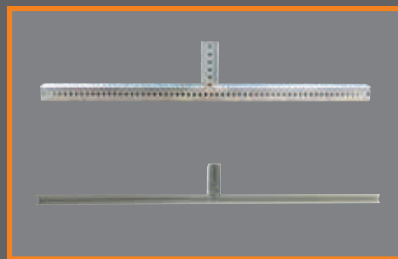

TYPE III BARRICADES

Create Your Perfect Barricade

Power Post™ Uprights

- Use With Volcano Rubber Base, Steel Square Tube Feet, Angle Iron Feet
- Plastic polymer upright
- Lightweight but strong
 - 66% lighter than steel square tube posts
- Impact resistant
- No rust or corrosion
- Predrilled universal mounting holes
- MASH Accepted, Meets MUTCD Standards
WZ-343 (rubber feet) & WZ-327 (steel square tube and angle iron feet)

Steel Square Tube Uprights

- Use With Steel Square Tube Feet or Angle Iron Feet
- Square shape provides superior wind load capabilities and inhibits warping
- 14 gauge, galvanized, hot rolled high carbon steel
- Prepunched universal mounting holes
- NCHRP-350 Accepted, Meets MUTCD Standards

Angle Iron Uprights

- Use With Steel Square Tube Feet or Angle Iron Feet
- 10 gauge, galvanized
- Predrilled universal mounting holes
- NCHRP-350 Accepted, Meets MUTCD Standards

ALL OPTIONS:

- Accept two flashing lights
- Sold as kits or as separate parts

Steel Square Tube, Angle Iron,
& Power Post™ Uprights

Steel Square Tube & Angle Iron Feet
both galvanized

Volcano™ Rubber Base

- use with Power Post uprights
- 43.25 lbs., holds posts up to 1.75" x 1.75"
- contains steel base plate for upright insertion
- two carry handles
- stacks for transportation and storage