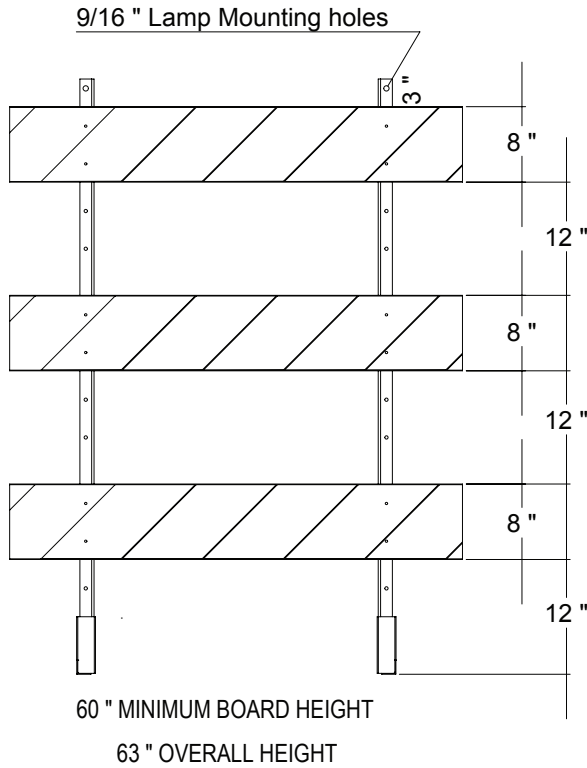

Angle Iron Uprights

- Use With Steel Square Tube Feet or Angle Iron Feet
- 10 gauge, galvanized
- Predrilled universal mounting holes
- NCHRP-350 Accepted, Meets MUTCD Standards

ALL OPTIONS:

- Accept two flashing lights
- Sold as kits or as separate parts

Steel Square Tube, Angle Iron,
& Power Post™ Uprights

Steel Square Tube & Angle Iron Feet
both galvanized

Volcano™ Rubber Base

- use with Power Post uprights
- 43.25 lbs., holds posts up to 1.75" x 1.75"
- contains steel base plate for upright insertion
- two carry handles
- stacks for transportation and storage

PLASTICADE®

Plasticade.com

TYPE III BARRICADES

HOLES

Power Post
- 5/16" dia., 9/16" dia. for lamp

Steel Square Tube
- 7/16" dia., 9/16" dia. for lamp

Angle Iron Holes
- 11/32" dia. 9/16" dia. for lamp

Specs

Power Post	63"L x 1.75"W 3.25 lbs.
Steel Square Tube Upright	63"L x 1.75"W 9 lbs., 14 gauge galvanized
Steel Square Tube Feet	60"L x 1.75"W 6"H riser 9 lbs., 14 gauge galvanized
Angle Iron Upright	63"L x 1.5"W 7 lbs., 10 gauge galvanized
Angle Iron Feet	60"L x 1.5"W 6"H riser 7 lbs., 10 gauge galvanized
Volcano Rubber Base	30.25"L x 14"W recycled rubber 4.63"H steel base plate 43.25 lbs.
Plastic Boards	High Density Polyethylene
Available Board Sizes	1" x 8" x 4' 1" x 8" x 6' 1" x 8" x 8' 1" x 8" x 10' 1" x 8" x 12'
Reflective Sheeting	Available in all grades - in left, right, or chevron stripes - on one or both sides of boards