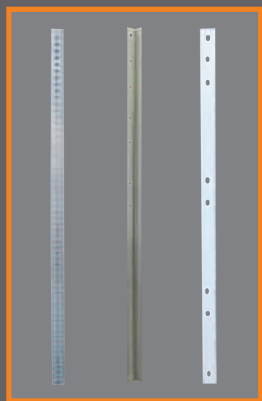

TYPE III BARRICADES

Create Your Perfect Barricade

Power Post™ Uprights

- Use With Volcano Rubber Base, Steel Square Tube Feet, Angle Iron Feet
- Plastic polymer upright
- Lightweight but strong
 - 66% lighter than steel square tube posts
- Impact resistant
- No rust or corrosion
- Predrilled universal mounting holes
- MASH Accepted, Meets MUTCD Standards
WZ-343 (rubber feet) & WZ-327 (steel square tube and angle iron feet)

Steel Square Tube Uprights

- Use With Steel Square Tube Feet or Angle Iron Feet
- Square shape provides superior wind load capabilities and inhibits warping
- 14 gauge, galvanized, hot rolled high carbon steel
- Prepunched universal mounting holes
- NCHRP-350 Accepted, Meets MUTCD Standards

Angle Iron Uprights

- Use With Steel Square Tube Feet or Angle Iron Feet
- 10 gauge, galvanized
- Predrilled universal mounting holes
- NCHRP-350 Accepted, Meets MUTCD Standards

ALL OPTIONS:

- Accept two flashing lights
- Sold as kits or as separate parts

Steel Square Tube, Angle Iron,
& Power Post™ Uprights

Steel Square Tube & Angle Iron Feet
both galvanized

Volcano™ Rubber Base

- use with Power Post uprights
- 43.25 lbs., holds posts up to 1.75" x 1.75"
- contains steel base plate for upright insertion
- two carry handles
- stacks for transportation and storage