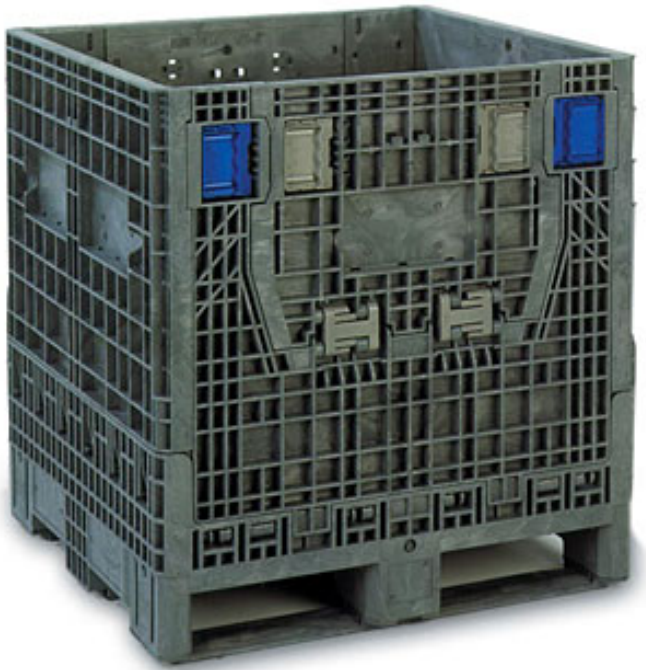

# KD3230-25

The medium-duty BulkPak® 3230 KD Series reusable containers are ideal for high density small to medium sized parts and are perfect for tight working spaces.

Containers collapse when empty for reduced return transportation costs and warehouse space savings. During storage and shipping these bulk bins stack securely atop each other. Large, spring-loaded ergonomic latches make collapsing containers and opening/closing access doors extremely easy. Designed to hold 1,500 lbs, these collapsible containers are built for medium-duty applications. Palletboxes offer the strength and rugged durability demanded in today's material handling and distribution systems. Custom protective dunnage is available for all ORBIS BulkPak containers. These plastic containers are fully recyclable at the end of their service life. (All dimensions and specifications are approximate. Performance characteristics are based on uniform static loads and may be affected distribution of load, handling methods, number and type of access doors and temperatures beyond the range of 0 to 120 degrees Fahrenheit.)

### BENEFITS

- 32" x 30" x 25" footprint
- Structural-foam molded in high-density polyethylene
- Container capacity: 1,500 lbs
- Access doors: 0
- 1 or 2 doors on the 32" side (Door configurations vary by model)
- Deck: Closed
- Base: All-plastic picture frame bottom
- Non-sequential wall hinge design allows palletbox sidewalls to completely collapse to prevent wall and hinge damage