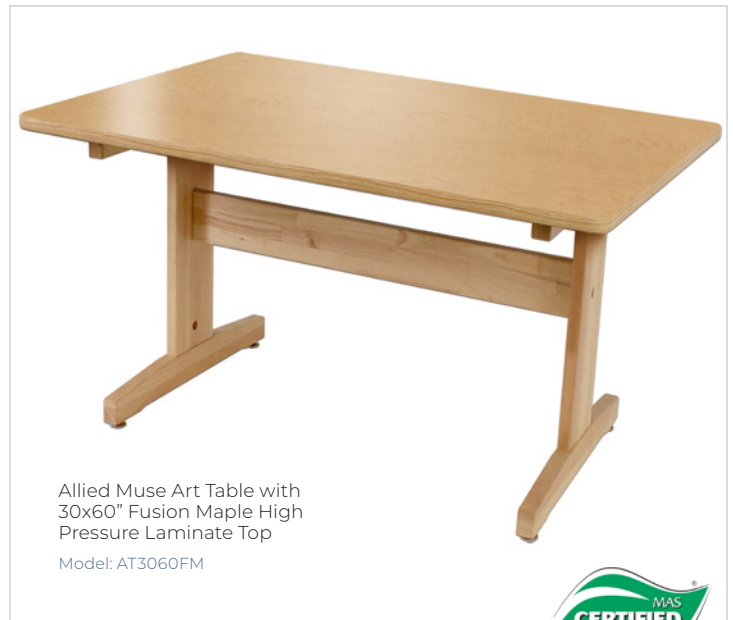

INNOVATIVE DESIGNS
FOR CREATIVE SPACES.

Wood Art tables

Muse Solid Wood Art Tables

Allied CaseWorks 36x36" Base Cabinet with Shelves in Fusion Maple Finish
Model: ACBSC3636S

Allied's Muse Art Table with 42x72" Solid Hardwood Top
Model: AT4272HW

INNOVATIVE DESIGNS
FOR CREATIVE SPACES.

Allied Muse Art Tables

Features

- Eco-friendly Parawood construction
- Premium Thru-Bolt leg fastening system
- Superior stability and wobble resistance
- Choice of HPL or solid wood work surfaces
- Easy assembly with metal inserts
- Available in three work surface heights:
 - 30" Standard
 - 26" Low range (Order ATLR)
 - 34" High range (Order ATHR)

Specifications

Work Surface Options:

High Pressure Laminate (HPL) 1¾" thick 45 lb. density particleboard with sealed backer, metal mounting inserts and vinyl edge banding. (Order FM)

Solid 1¾" Parawood Butcher Block table top with bull nose edges and metal mounting inserts. (Order HM)

Leg & Frame Construction: 1¾" Parawood leg bases support 1¾" Parawood uprights. 1¾" cross support attaches to uprights using a unique bolt-connected mortise & tenon joint for enduring stability.

Allied Muse Art Table with
42x60" Hardwood Top
Model: AT4260HW