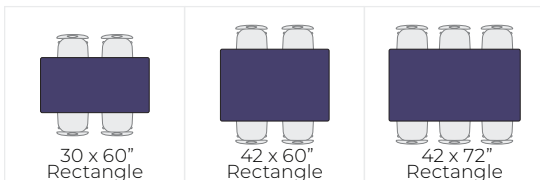

INNOVATIVE DESIGNS
FOR CREATIVE SPACES.

Wood Art tables

Muse Solid Wood Art Tables

Allied CaseWorks 36x36" Base Cabinet with Shelves in Fusion Maple Finish
Model: ACBSC3636S

Allied's Muse Art Table with 42x72" Solid Hardwood Top
Model: AT4272HW

Table Top Shapes

Work Surface Options

Parawood

Hardwood Top:
Solid 1 3/4" butcher block style Parawood. The hard, smooth finish is similar in color and durability to maple.

Fusion Maple

HPL Top:
1 3/4" Thick, 45 lb. density particleboard, premium scratch & stain resistant laminate, with matching mechanically fastened vinyl edge banding.