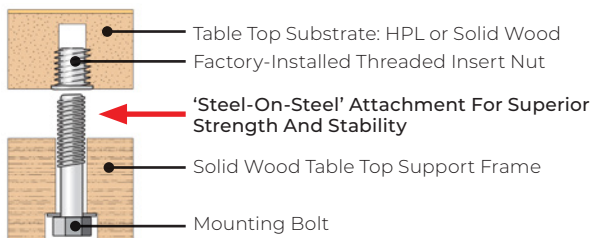

INNOVATIVE DESIGNS
FOR CREATIVE SPACES.

Allied Muse Art Tables

Features

- Eco-friendly Parawood construction
- Premium Thru-Bolt leg fastening system
- Superior stability and wobble resistance
- Choice of HPL or solid wood work surfaces
- Easy assembly with metal inserts
- Available in three work surface heights:
 - 30" Standard
 - 26" Low range (Order ATLR)
 - 34" High range (Order ATHR)

Specifications

Work Surface Options:

High Pressure Laminate (HPL) 1¾" thick 45 lb. density particleboard with sealed backer, metal mounting inserts and vinyl edge banding. (Order FM)

Solid 1¾" Parawood Butcher Block table top with bull nose edges and metal mounting inserts. (Order HM)

Leg & Frame Construction: 1¾" Parawood leg bases support 1¾" Parawood uprights. 1¾" cross support attaches to uprights using a unique bolt-connected mortise & tenon joint for enduring stability.

Allied Muse Art Table with
42x60" Hardwood Top
Model: AT4260HW