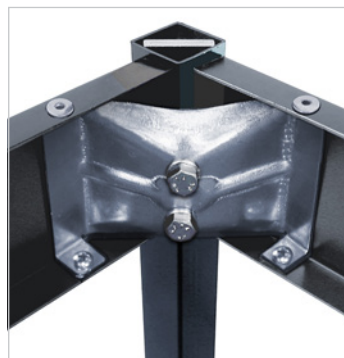

Phenolic: 3/4" Thick solid phenolic tops provide a superior level of chemical resistance. 1/8" Beveled edges. (Order PH)

Frame Construction:

16 gauge 1/4" square tubular steel legs with adjustable steel glides available in black powder coat finish. 16 gauge 3/4" apron available in complementary black finish. 14 gauge steel corner brackets with premium twin-bolt fastening system.

Standard Table Height: Work surface height of 30".

Optional Adjustable Legs: Legs telescope from 24 to 36" in one inch increments. Twin set screws provide positive leg stability at all height settings. (Order L-80ADJBK)

All Steel Frame

Square Tube Legs with Adjustable Steel Glides

Reinforced Twin-Bolt Corner Brackets

Table Top Shapes

Surface Choices

Black BK

Chem K-12 CK

ChemSurf BA