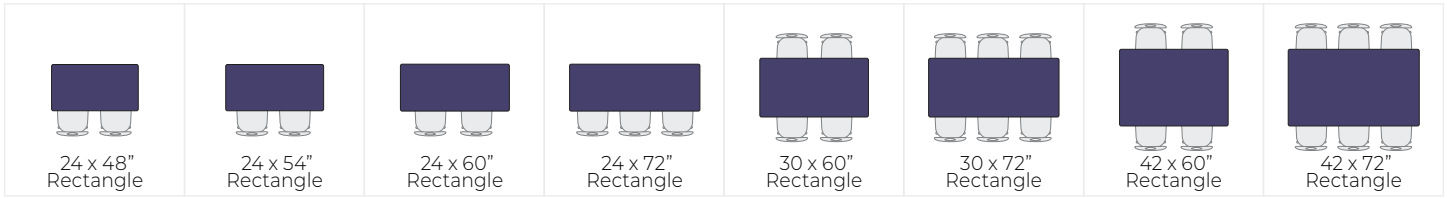

Standard Table Height: Work surface height of 30".

Optional Adjustable Legs: Legs telescope from 24 to 36" in one inch increments. Twin set screws provide positive leg stability at all height settings. (Order L-80ADJBK)

All Steel Frame

Square Tube Legs with Adjustable Steel Glides

Reinforced Twin-Bolt Corner Brackets

Table Top Shapes

Surface Choices

Black BK

Chem K-12 CK

ChemSurf BA