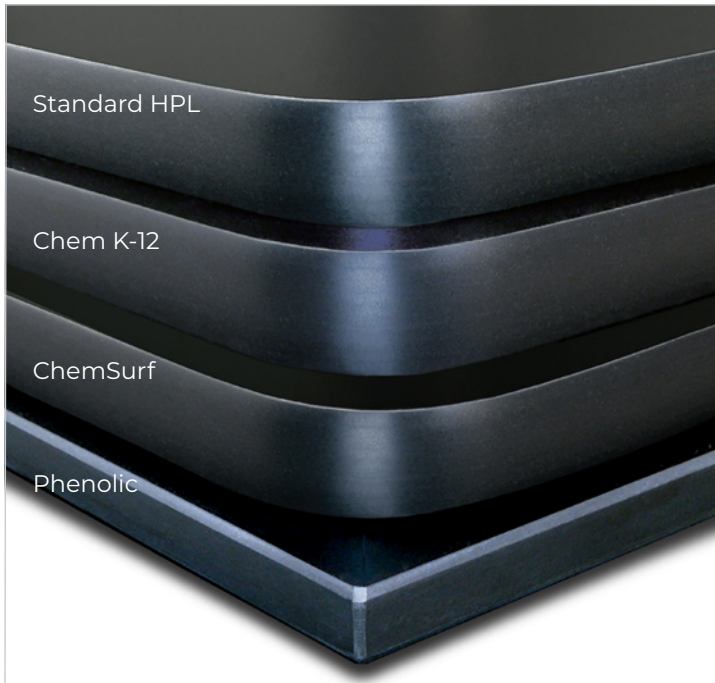

INNOVATIVE DESIGNS
FOR CREATIVE SPACES.

8000 Series Science Tables

Steel Science Tables

Optional
Adjustable-Height Legs

Legs Telescope From 24 to 36"
(Order L-80ADJBK)

30x72" Table Shown with Chemsurf
Chemically Resistant Top with Black Edge Band.
Standard 30" Work Surface Height

Model: 803072BABBV

The sleek, modern look of the 8000 Series steel frame science tables with the choice of standard or chemically-resistant surfaces, offers a value-packed combination of form, function and affordability.

Allied Science Table Collection

Features

- All steel frame construction with enamel finish
- Eight size options
- Choice of high pressure laminate (HPL), Chem K-12, ChemSurf or Phenolic work surfaces
- Vinyl edge on laminate tops
- 1/8" beveled edges on solid phenolic tops
- Premium Twin-Bolt leg fastening system

Specifications

Work Surface Options:

High Pressure Laminate: 1/4" thick, 45 lb. density particleboard with premium stain resistant high pressure laminate (HPL). Backer sheet for balanced construction. Black vinyl edge band. (Order BK)