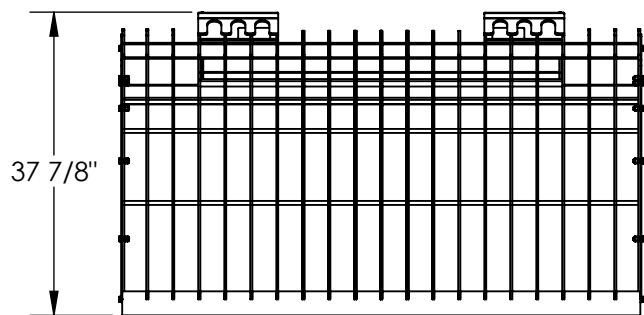

QUICK ATTACH ROCK BUCKET - EA-SKRG-66-LP

APPROX WEIGHT: 460.76 lbs.
 DOES NOT INCLUDE WEIGHT OF POWER OR PACKAGING!!!

*** ANY ADDITIONS, DELETIONS, OR OMISSIONS MUST BE CORRECTED ON THIS DRAWING AS THIS DRAWING WILL BE CONSIDERED ALL INCLUSIVE ***

ALL GRAPHICS PROVIDED ARE FOR REFERENCE ONLY. IF CERTAIN DIMENSIONS ARE CRITICAL PLEASE VERIFY THOSE DIMENSIONS WITH YOUR SALESPERSON

DIMENSION TOLERANCE ± 1/4"

STANDARD FEATURES

- MODEL NUMBER IS EA-SKRG-66-LP
- OVERALL WIDTH IS 65"
- OVERALL LENGTH IS 37 7/8"
- OVERALL HEIGHT IS 28 3/8"
- UNIVERSAL MOUNTING PLATE ON 32" CENTER
- DURABLE LIQUID PAINT BLACK FINISH