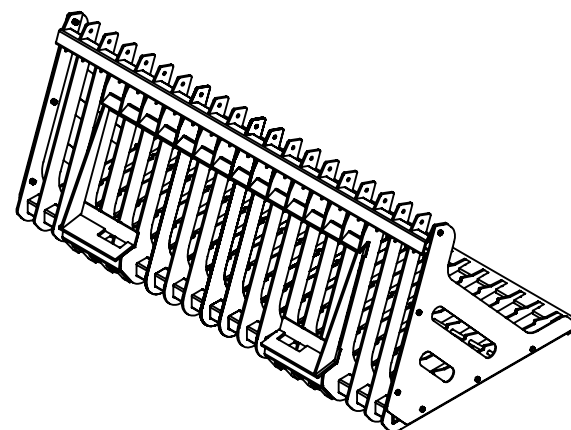

QUICK ATTACH ROCK BUCKET - EA-SKRG-66-LP

APPROX WEIGHT: 460.76 lbs.
 DOES NOT INCLUDE WEIGHT OF POWER OR PACKAGING!!!

*** ANY ADDITIONS, DELETIONS, OR OMISSIONS MUST BE CORRECTED ON THIS DRAWING AS THIS DRAWING WILL BE CONSIDERED ALL INCLUSIVE ***

ALL GRAPHICS PROVIDED ARE FOR REFERENCE ONLY. IF CERTAIN DIMENSIONS ARE CRITICAL PLEASE VERIFY THOSE DIMENSIONS WITH YOUR SALESPERSON

DIMENSION TOLERANCE ± 1/4"

STANDARD FEATURES

- MODEL NUMBER IS EA-SKRG-66-LP
- OVERALL WIDTH IS 65"
- OVERALL LENGTH IS 37 7/8"
- OVERALL HEIGHT IS 28 3/8"
- UNIVERSAL MOUNTING PLATE ON 32" CENTER
- DURABLE LIQUID PAINT BLACK FINISH