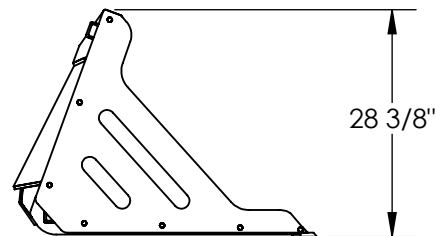

QUICK ATTACH ROCK BUCKET - EA-SKRG-66-LP

APPROX WEIGHT: 460.76 lbs.
 DOES NOT INCLUDE WEIGHT OF POWER OR PACKAGING!!!

*** ANY ADDITIONS, DELETIONS, OR OMISSIONS MUST BE CORRECTED ON THIS DRAWING AS THIS DRAWING WILL BE CONSIDERED ALL INCLUSIVE ***

ALL GRAPHICS PROVIDED ARE FOR REFERENCE ONLY. IF CERTAIN DIMENSIONS ARE CRITICAL PLEASE VERIFY THOSE DIMENSIONS WITH YOUR SALESPERSON

DIMENSION TOLERANCE ± 1/4"

STANDARD FEATURES

- MODEL NUMBER IS EA-SKRG-66-LP
- OVERALL WIDTH IS 65"
- OVERALL LENGTH IS 37 7/8"
- OVERALL HEIGHT IS 28 3/8"
- UNIVERSAL MOUNTING PLATE ON 32" CENTER
- DURABLE LIQUID PAINT BLACK FINISH