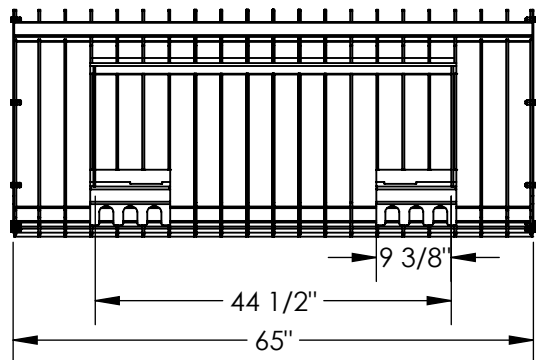

QUICK ATTACH ROCK BUCKET - EA-SKRG-66-LP

APPROX WEIGHT: 460.76 lbs.
 DOES NOT INCLUDE WEIGHT OF POWER OR PACKAGING!!!

*** ANY ADDITIONS, DELETIONS, OR OMISSIONS MUST BE CORRECTED ON THIS DRAWING AS THIS DRAWING WILL BE CONSIDERED ALL INCLUSIVE ***

ALL GRAPHICS PROVIDED ARE FOR REFERENCE ONLY. IF CERTAIN DIMENSIONS ARE CRITICAL PLEASE VERIFY THOSE DIMENSIONS WITH YOUR SALESPERSON

DIMENSION TOLERANCE ± 1/4"

STANDARD FEATURES

- MODEL NUMBER IS EA-SKRG-66-LP
- OVERALL WIDTH IS 65"
- OVERALL LENGTH IS 37 7/8"
- OVERALL HEIGHT IS 28 3/8"
- UNIVERSAL MOUNTING PLATE ON 32" CENTER
- DURABLE LIQUID PAINT BLACK FINISH