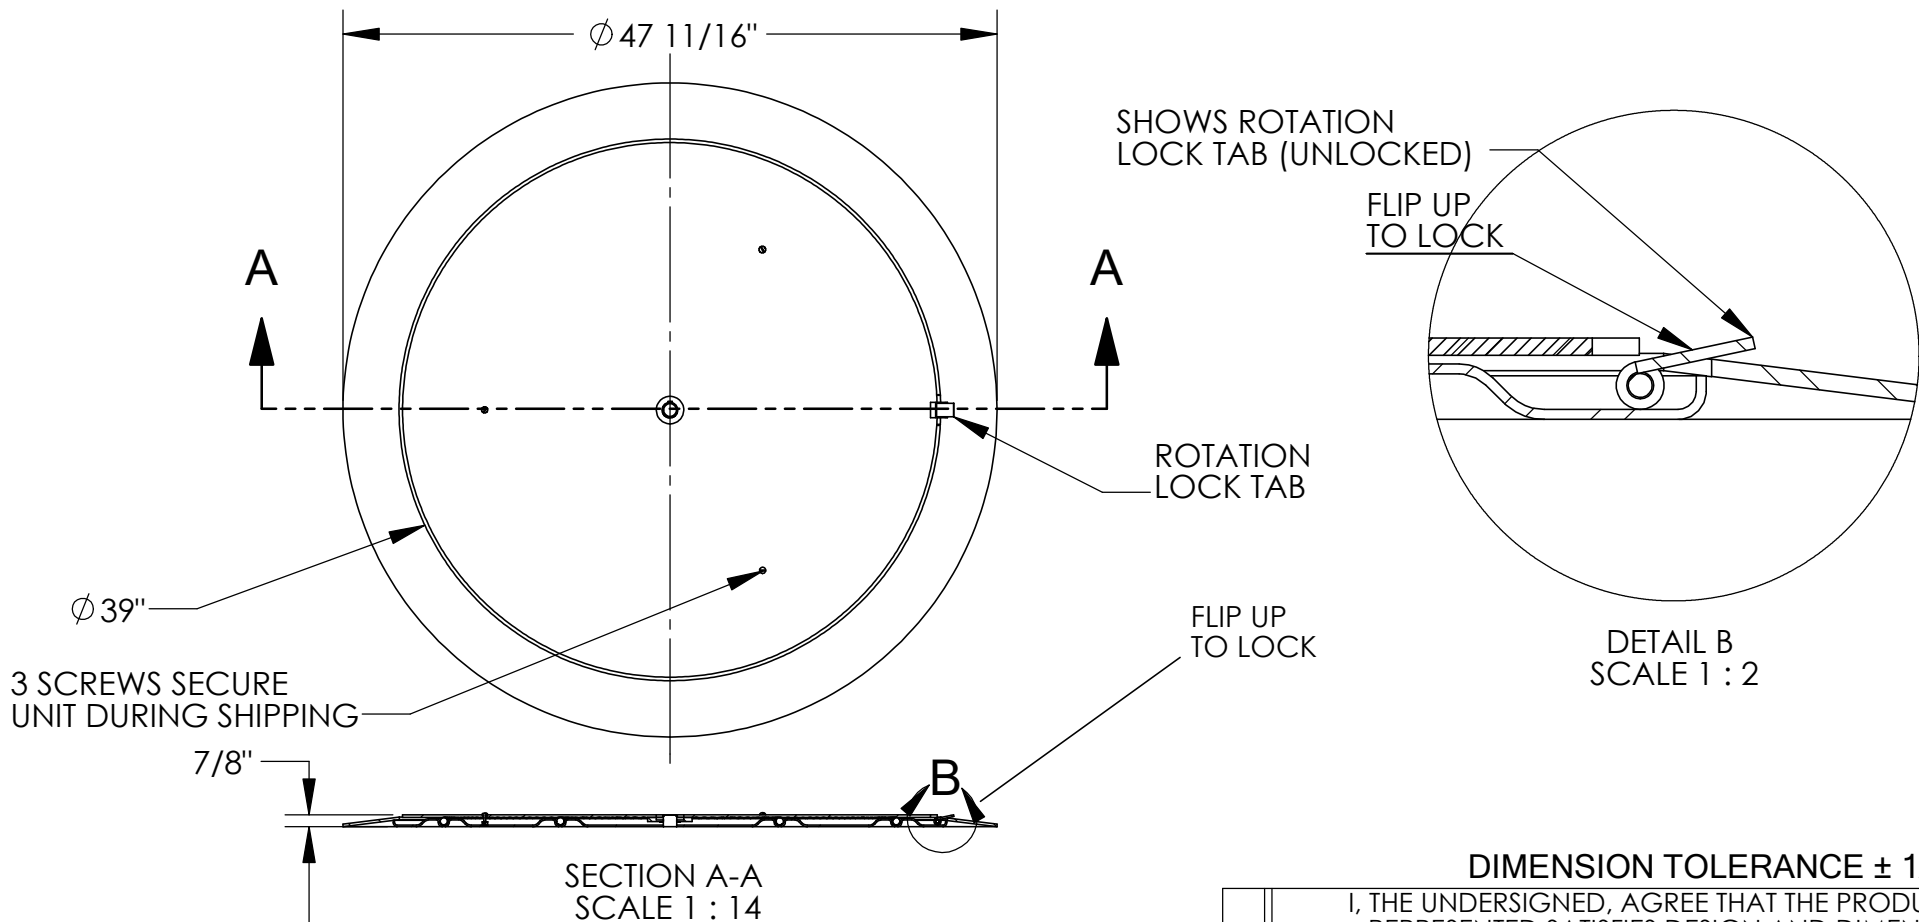

THIN SPIN - PALLET TRUCK LOADABLE CAROUSEL - LP-4000T-39

APPROX WEIGHT: 139.39 lbs.
 DOES NOT INCLUDE WEIGHT OF POWER OR PACKAGING!!!

*** ANY ADDITIONS, DELETIONS, OR OMISSIONS MUST BE CORRECTED ON THIS DRAWING AS THIS DRAWING WILL BE CONSIDERED ALL INCLUSIVE ***

ALL GRAPHICS PROVIDED ARE FOR REFERENCE ONLY. IF CERTAIN DIMENSIONS ARE CRITICAL PLEASE VERIFY THOSE DIMENSIONS WITH YOUR SALESPERSON

STANDARD FEATURES

- MODEL NUMBER IS LP-4000T-39
- CAPACITY IS 4,000 LBS
- USEABLE DIAMETER IS 39"
- OVERALL DIAMETER IS 47 11/16"
- OVERALL HEIGHT IS 7/8"
- STARTING FORCE: 35 LBS @ 4,000 LBS
- MAINTAIN FORCE : 25 LBS @ 4,000 LBS
- ALL STEEL CONSTRUCTION