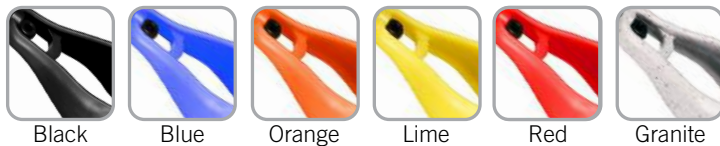

SQUIDS®

GLOVE CLIPS

SIMPLE SAFETY

Organize and keep your gloves, cooling towels and other gear at hand.

3420

SWIVELING GLOVE CLIP HOLDER WITH DUAL CLIPS

- Swiveling design reduces binds and catching
- Patent Pending safety break away design won't result in small flying or foreign objects
- Tried and true grabber clips hold the gear you need close

COLOR OPTIONS:

ORDER MULTIPLE: 6 OR 100 BULK // PATENT PENDING

1 UNIT#	100 PACK ITEM #	COLOR	1 UNIT#	100 PACK ITEM #	COLOR
19412	19512-BULK	Black	19419	19519-BULK	HV Lime
19417	19517-BULK	Blue	19413	19513-BULK	Red
19418	19518-BULK	Orange	19415	19515-BULK	Granite

3400

GLOVE CLIP HOLDER WITH DUAL CLIPS

- Dual clips can be separated and used independently
- Breakaway design that can easily be put back together and used again
- Tried and true grabber clips hold the gear you need close