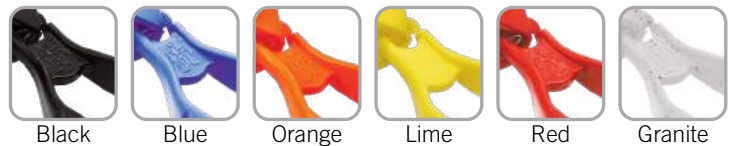

SQUIDS®

GLOVE CLIPS

SIMPLE SAFETY

Organize and keep your gloves, cooling towels and other gear at hand.

3420

SWIVELING GLOVE CLIP HOLDER WITH DUAL CLIPS

- Swiveling design reduces binds and catching
- Patent Pending safety break away design won't result in small flying or foreign objects
- Tried and true grabber clips hold the gear you need close

COLOR OPTIONS:

ORDER MULTIPLE: 6 OR 100 BULK // PATENT PENDING

1 UNIT#	100 PACK ITEM #	COLOR	1 UNIT#	100 PACK ITEM #	COLOR
19412	19512-BULK	Black	19419	19519-BULK	HV Lime
19417	19517-BULK	Blue	19413	19513-BULK	Red
19418	19518-BULK	Orange	19415	19515-BULK	Granite

3400

GLOVE CLIP HOLDER WITH DUAL CLIPS

- Dual clips can be separated and used independently
- Breakaway design that can easily be put back together and used again
- Tried and true grabber clips hold the gear you need close

COLOR OPTIONS:

ORDER MULTIPLE: 6 OR 100 BULK // PATENTED

1 UNIT #	100 PACK ITEM #	COLOR	1 UNIT#	100 PACK ITEM #	COLOR
19112	19712-BULK	Black	19119	19719-BULK	HV Lime
19117	19717-BULK	Blue	19113	19313-BULK	Red
19118	19718-BULK	Orange	19115	19315-BULK	Granite