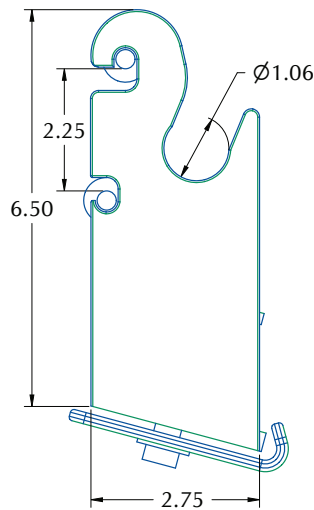

SPECIFICATIONS: