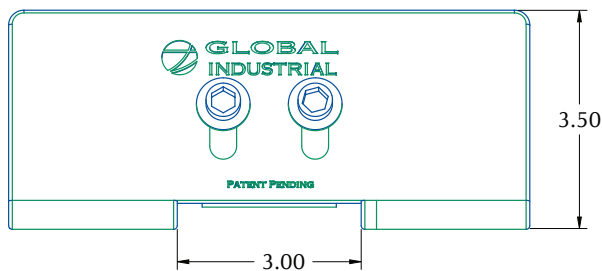

SPECIFICATIONS: