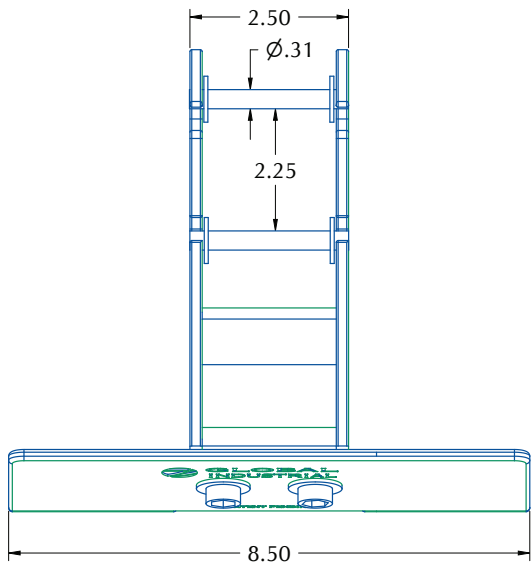

SPECIFICATIONS:

TESTED COMPATIBILITY WITH THE FOLLOWING GLOBAL INDUSTRIAL™ PALLET TRUCKS:

Description	Model
STANDARD DUTY	
Pallet Jack Truck 5500 Lb. - 27 x 48 Forks	989031
Pallet Jack Truck 5500 Lb. - 21 x 48 Forks	989032
INDUSTRIAL DUTY	
Pallet Jack Truck 5500 Lb. - 27 x 48 Forks	334475
Pallet Jack Truck 5500 Lb. - 21 x 48 Forks	251784
Pallet Jack Truck 5500 Lb. - 21 x 36 Forks	251785
Pallet Jack Truck 5500 Lb. - 21 x 42 Forks	251783
Pallet Jack Truck 4400 Lb. - 27 x 60 Forks	988184
PREMIUM DUTY	
Extra-Long Fork Pallet Jack Truck 4400 Lb. - 27 x 78 Forks	988943
Narrow Aisle Pallet Jack Truck 5500 Lb. - 18 x 48 Forks	988945
Narrow Aisle Pallet Jack Truck 6600 Lb. - 21 x 48 Forks	168034
Pallet Jack Truck 6600 Lb. - 27 x 48 Forks	585354
Low-Profile Pallet Jack Truck 4500 Lb. - 27 x 48 Forks	168037
Low-Profile Narrow Fork Pallet Jack Truck 4500 Lb. 21 x 48 Forks	168039
Extra-Long Fork Pallet Jack Truck 4400 Lb. 27 x 70 Forks	988942
Low-Profile Narrow Fork Pallet Jack Truck 4500 Lb. - 21 x 42 Forks	168038
Narrow Fork Pallet Jack Truck 6600 Lb. - 21 x 36 Forks	168036
Pallet Jack Truck 6600 Lb. - 27 x 36 Forks	168033
Low-Profile Narrow Fork Pallet Jack Truck 4500 Lb. - 21x36 Forks	168040
Pallet Jack Truck 6600 Lb. - 27 x 42 Forks	168032
Narrow Fork Pallet Jack Truck 6600 Lb. - 21 x 42 Forks	168035
SCALE	
Scale Pallet Jack Truck 5500 Lb. - 27 x 48 Forks	242066
Low-Profile Pallet Jack Scale Truck 5500 Lb. - 27 x 48 Forks	241414
Low Profile Pallet Jack Scale Truck 5000 Lb. - 22 x 48 Forks	988941
QUICK LIFT	
Quick-Lift Pallet Jack Truck 5500 Lb. Capacity - 27 x 48 Forks	168081
DUAL DIRECTION	
Pallet Jack Truck 5000 Lb. - 27 x 48 Forks	168041
ERGO HANDLE	
Quick-Lift Pallet Jack Truck 5500 Lb. Capacity - 27 x 48 Forks	168081
GALVANIZED	
Pallet Jack Truck 5500 Lb. - 27 x 48 Forks	241628
STAINLESS STEEL	
Pallet Jack Truck 4400 Lb. - 27 x 48 Forks	241629