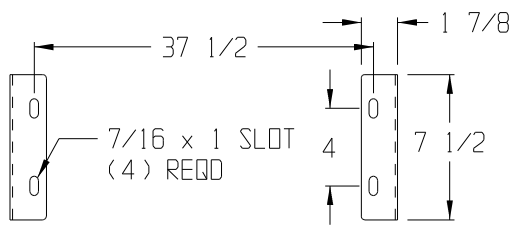

CONVEYOR
FRAMES

NOTES:

- 3 x 1-1/2 x 12 GA.
GALV. UPRIGHTS

TOP VIEW
PIVOT BRACKETS

OmniMetalcraft corp.

ALPENA, MI U.S.A.
(989) 358-7000

TITLE MHST36-30.25-42.25

DRAWN BY

JOB

DRAWING NO.

DATE

DRAWING SIZE

SCALE 3/32"=1"

AH