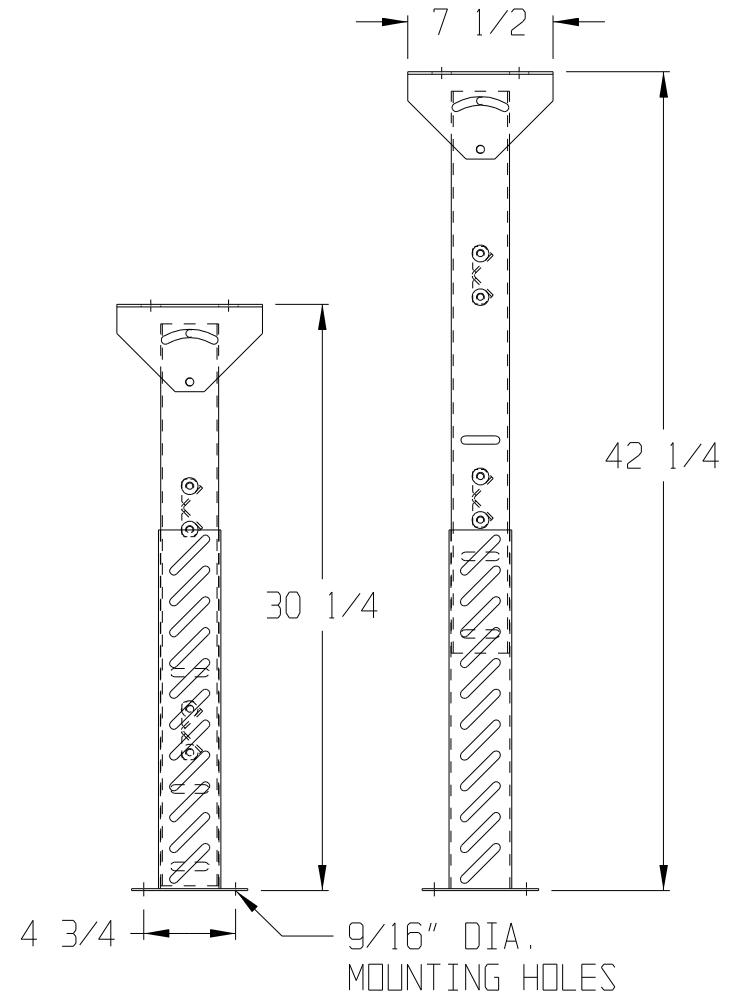

CONVEYOR
FRAMES

NOTES:

- 3 x 1-1/2 x 12 GA.
GALV. UPRIGHTS

TOP VIEW
PIVOT BRACKETS

OmniMetalcraft corp.

ALPENA, MI U.S.A.
(989) 358-7000

TITLE MHST36-30.25-42.25

DRAWN BY

JOB

DRAWING NO.

DATE

DRAWING SIZE

SCALE 3/32"=1"

AH