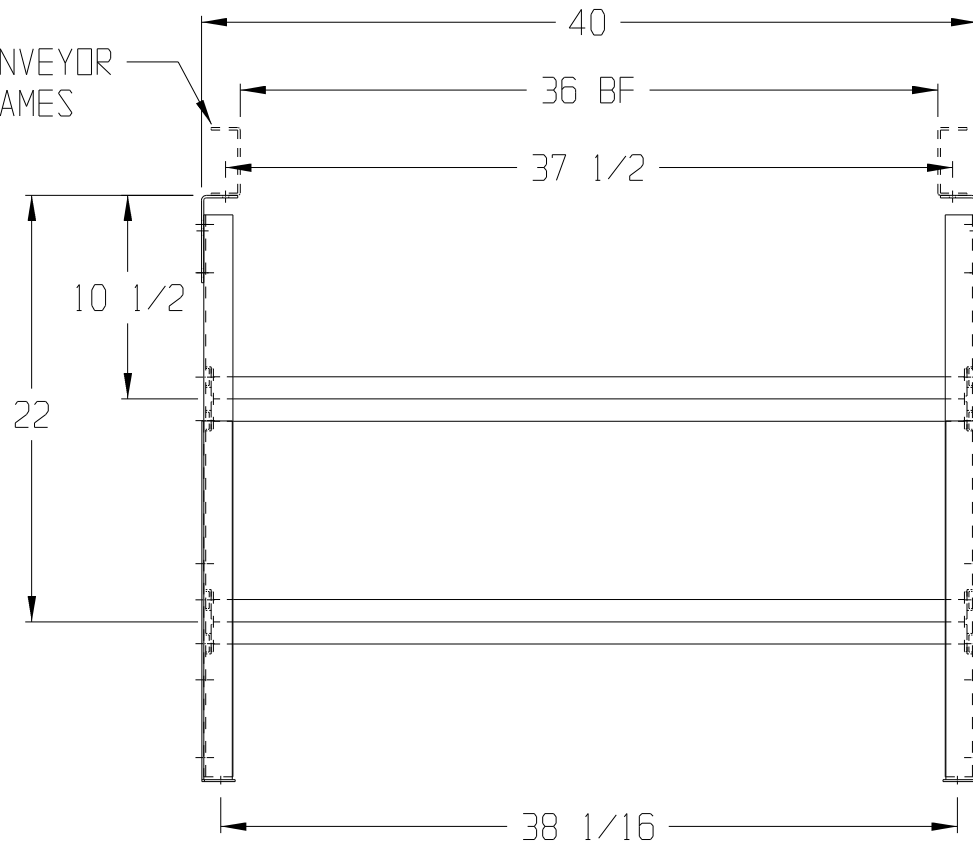

CONVEYOR
FRAMES

NOTES:

- 3 x 1-1/2 x 12 GA.
GALV. UPRIGHTS

TOP VIEW
PIVOT BRACKETS

OmniMetalcraft corp.

ALPENA, MI U.S.A.
(989) 358-7000

TITLE MHST36-30.25-42.25

DRAWN BY

JOB

DRAWING NO.

DATE

DRAWING SIZE

SCALE 3/32"=1"

AH