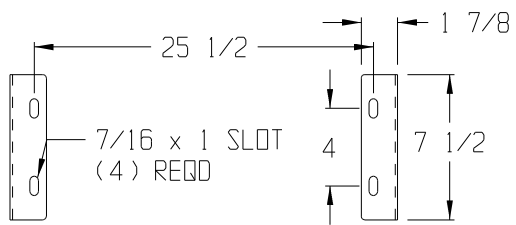

NOTES:
 - 3 x 1-1/2 x 12 GA.
 GALV. UPRIGHTS

TOP VIEW
 PIVOT BRACKETS

OmniMetalcraft corp.

ALPENA, MI U.S.A.
 (989) 358-7000

TITLE MHST24-30.25-42.25

DRAWN BY

JOB

DRAWING NO.

DATE

DRAWING SIZE

SCALE 3/32" = 1"

AH