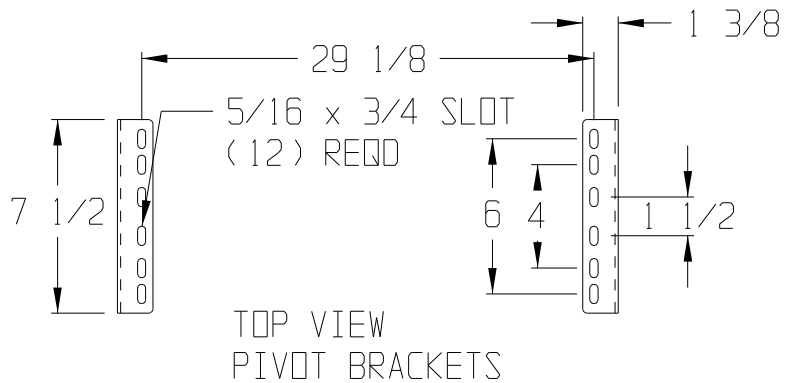

CONVEYOR
FRAMES

NOTES:

- 3 x 1-1/2 x 12 GA.
GALV. UPRIGHTS

OmniMetalcraft corp.

ALPENA, MI U.S.A.
(989) 358-7000

TITLE LHST28-22.25-28.25

DRAWN BY

JOB

DRAWING NO.

DATE

DRAWING SIZE

SCALE 1/8"=1"

AH