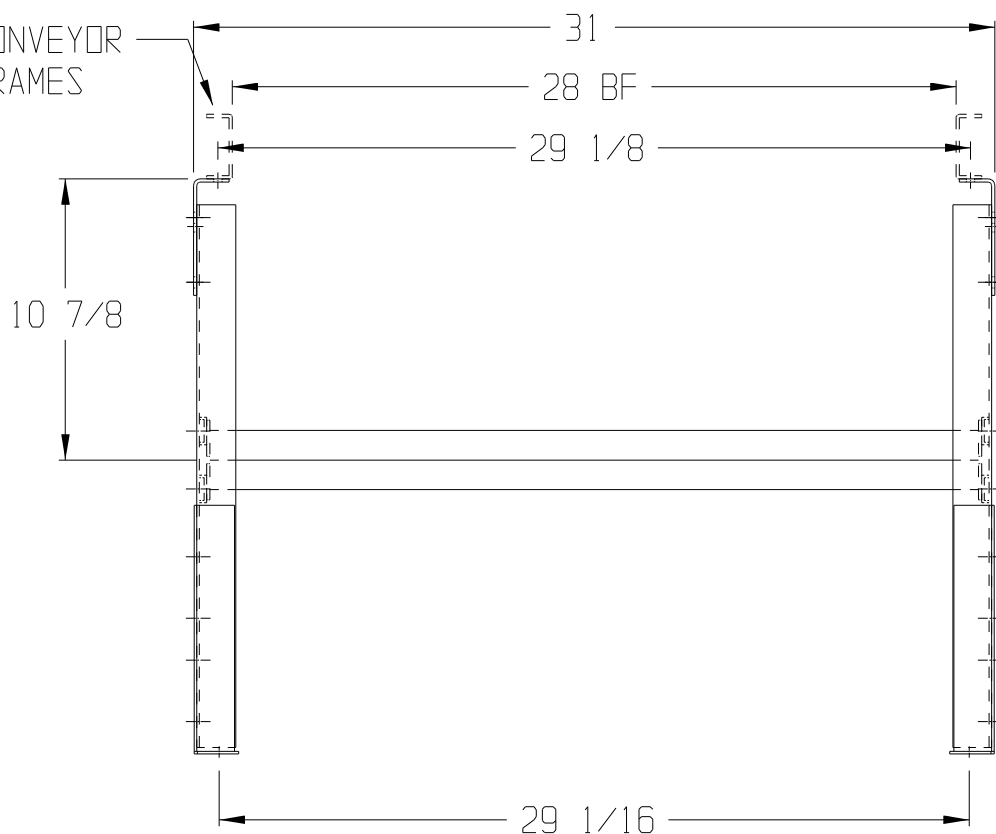

CONVEYOR
FRAMES

NOTES:

- 3 x 1-1/2 x 12 GA.
GALV. UPRIGHTS

OmniMetalcraft corp.

ALPENA, MI U.S.A.
(989) 358-7000

TITLE LHST28-22.25-28.25

DRAWN BY

JOB

DRAWING NO.

DATE

DRAWING SIZE

SCALE 1/8"=1"

AH