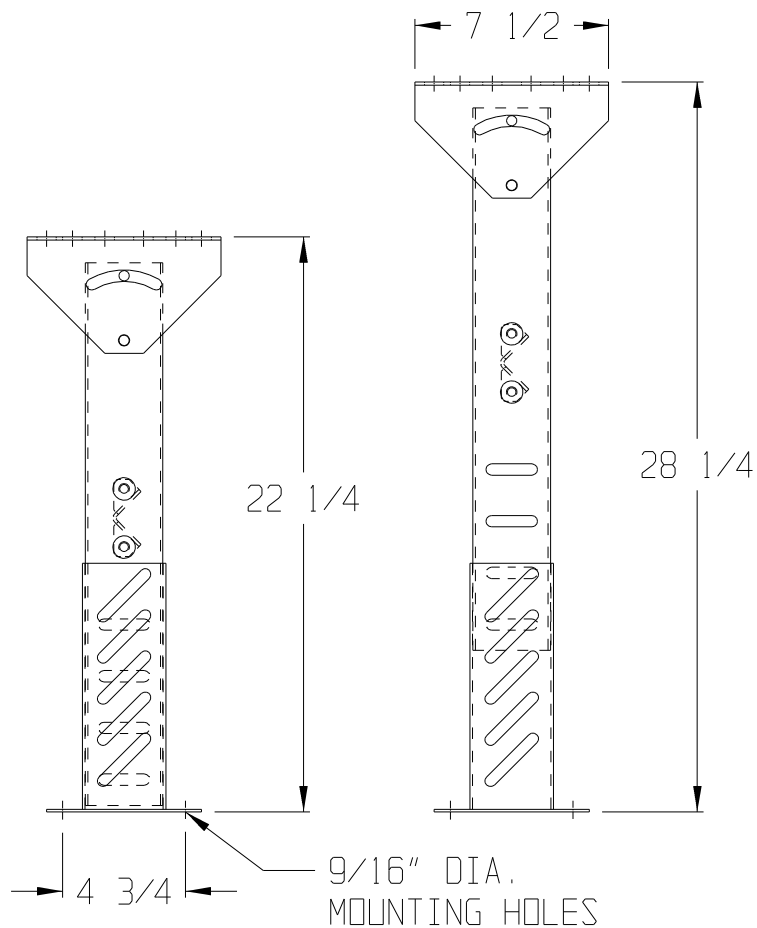

CONVEYOR
FRAMES

NOTES:

- 3 x 1-1/2 x 12 GA.
GALV. UPRIGHTS

OmniMetalcraft corp.

ALPENA, MI U.S.A.
(989) 358-7000

TITLE LHST28-22.25-28.25

DRAWN BY

JOB

DRAWING NO.

DATE

DRAWING SIZE

SCALE 1/8"=1"

AH