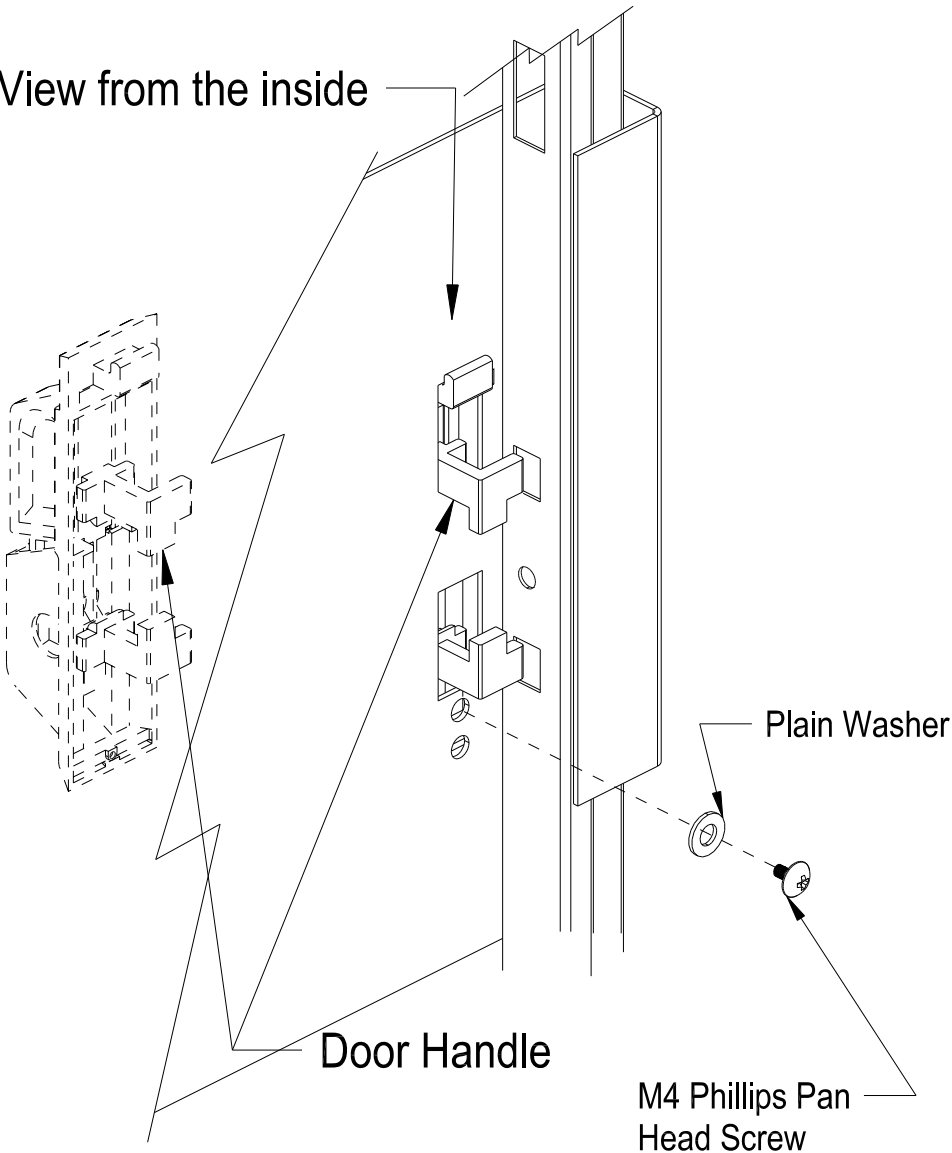

www.globalindustrial.com

US: 888-628-3466

Canada: 888-645-2986

Mexico: 01.800.681.6940

Replacement Handle for Paramount Lockers

Part #: RP9043

A

B

C

View from the inside

Door Handle

Plain Washer

M4 Phillips Pan
Head Screw

Outside View