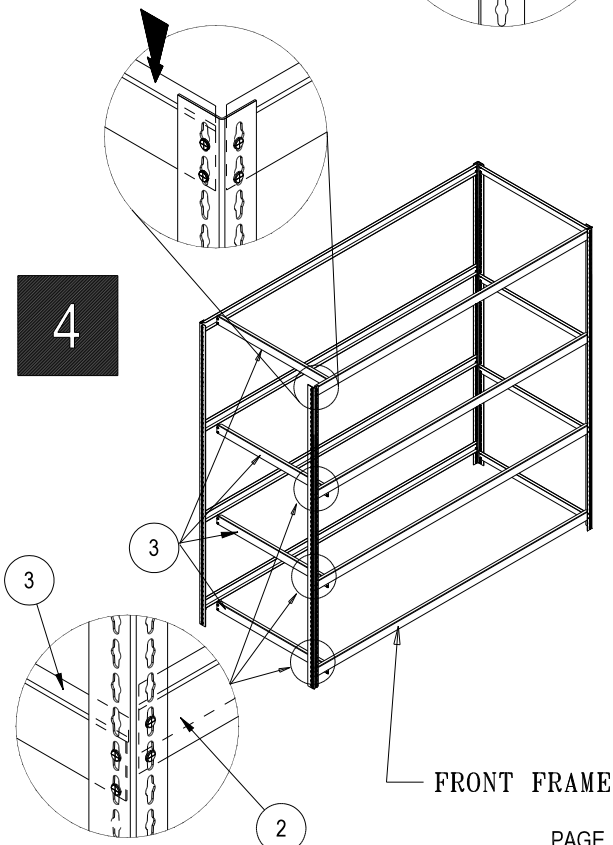

CONTENTS					
REF.	QTY.	DESCRIPTION	REF.	QTY.	DESCRIPTION
1	4	UPRIGHT	H1	2*	
2	8	CHANNEL BEAM	H2	18*	
3	8	ANGLE BEAM	H3	13*	
4	1*	CENTER SUPPORT	H4	18*	
5	8*	ROLLER TRACK	H5	8*	
6	5*	BOX GUIDE	H6	8*	
7	2	PARTICLE BOARD	H7	13*	

* QUALITY IS PER LEVEL ONLY