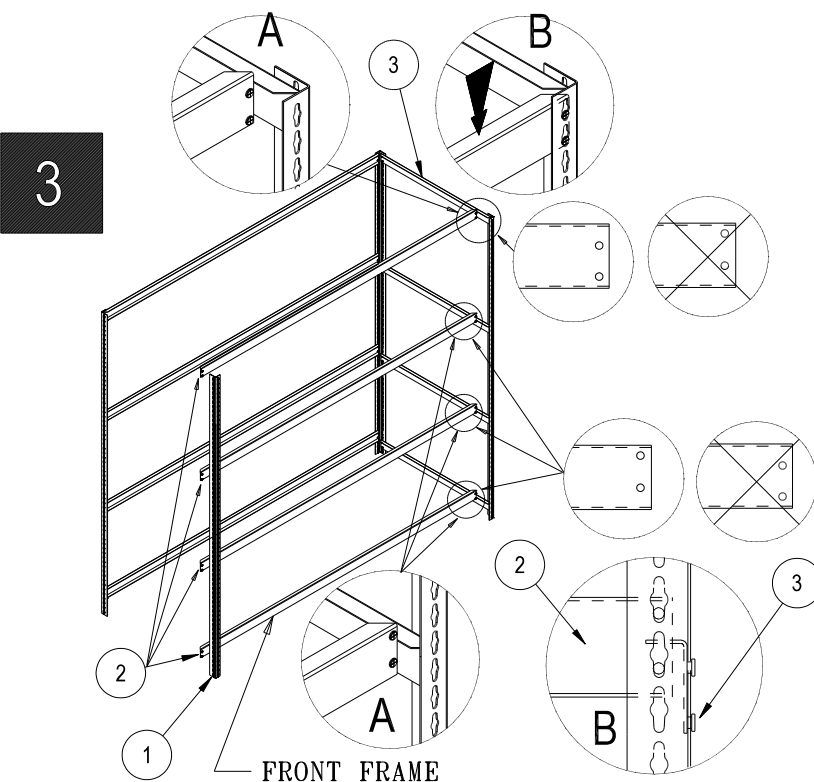

CONTENTS					
REF.	QTY.	DESCRIPTION	REF.	QTY.	DESCRIPTION
1	4	UPRIGHT	H1	2*	
2	8	CHANNEL BEAM	H2	18*	
3	8	ANGLE BEAM	H3	13*	
4	1*	CENTER SUPPORT	H4	18*	
5	8*	ROLLER TRACK	H5	8*	
6	5*	BOX GUIDE	H6	8*	
7	2	PARTICLE BOARD	H7	13*	

* QUALITY IS PER LEVEL ONLY