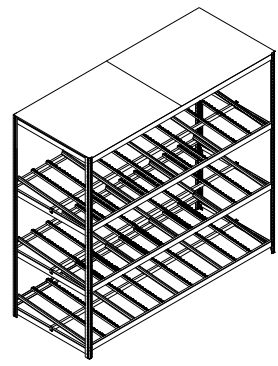

GRAVITY FLOW RACK

ASSEMBLY INSTRUCTION

www.globalindustrial.com

1-800-645-2986

CONTENTS					
REF.	QTY.	DESCRIPTION	REF.	QTY.	DESCRIPTION
1	4	UPRIGHT	H1	2*	
2	8	CHANNEL BEAM	H2	18*	
3	8	ANGLE BEAM	H3	13*	
4	1*	CENTER SUPPORT	H4	18*	
5	8*	ROLLER TRACK	H5	8*	
6	5*	BOX GUIDE	H6	8*	
7	2	PARTICLE BOARD	H7	13*	