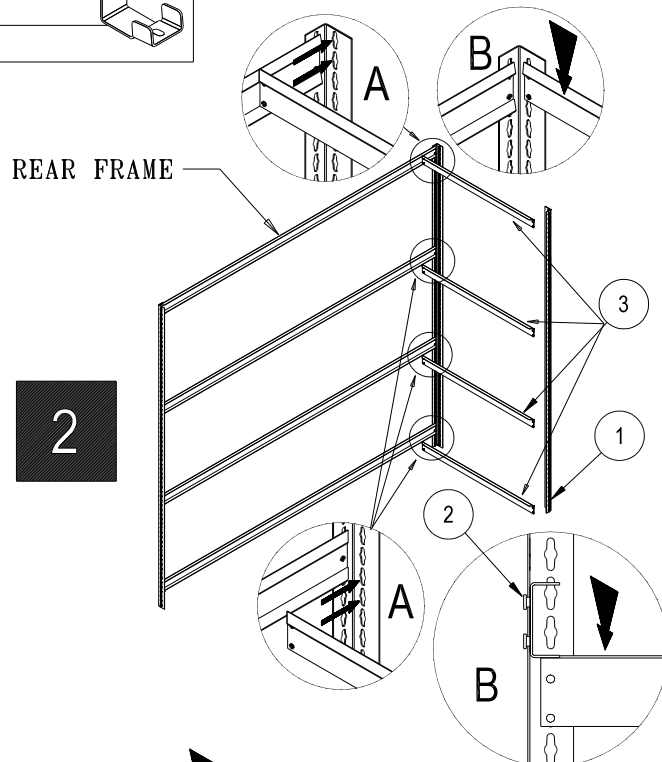

CONTENTS					
REF.	QTY.	DESCRIPTION	REF.	QTY.	DESCRIPTION
1	4	UPRIGHT	H1	2*	
2	8	CHANNEL BEAM	H2	18*	
3	8	ANGLE BEAM	H3	13*	
4	1*	CENTER SUPPORT	H4	18*	
5	8*	ROLLER TRACK	H5	8*	
6	5*	BOX GUIDE	H6	8*	
7	2	PARTICLE BOARD	H7	13*	

* QUALITY IS PER LEVEL ONLY