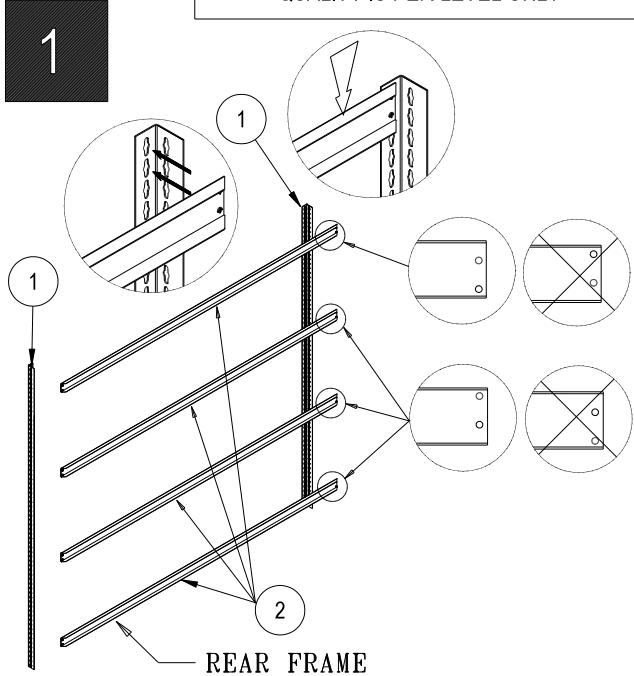

GRAVITY FLOW RACK

ASSEMBLY INSTRUCTION

www.globalindustrial.com

1-800-645-2986

CONTENTS					
REF.	QTY.	DESCRIPTION	REF.	QTY.	DESCRIPTION
1	4	UPRIGHT	H1	2*	
2	8	CHANNEL BEAM	H2	18*	
3	8	ANGLE BEAM	H3	13*	
4	1*	CENTER SUPPORT	H4	18*	
5	8*	ROLLER TRACK	H5	8*	
6	5*	BOX GUIDE	H6	8*	
7	2	PARTICLE BOARD	H7	13*	

* QUALITY IS PER LEVEL ONLY

5

6

7

8