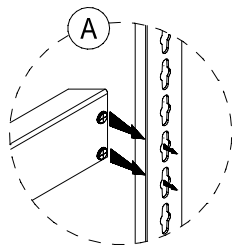

www.globalindustrial.com

1-800-645-2986

HEAVY DUTY SHELVING

5 SHELVES

ASSEMBLY INSTRUCTION

CONTENTS		
REF.	QTY.	DESCRIPTION
1.	4	UPRIGHTS
2.	10	36" DOUBLE RIVET BEAM
3.	10	18" DOUBLE RIVET BEAM

2

1