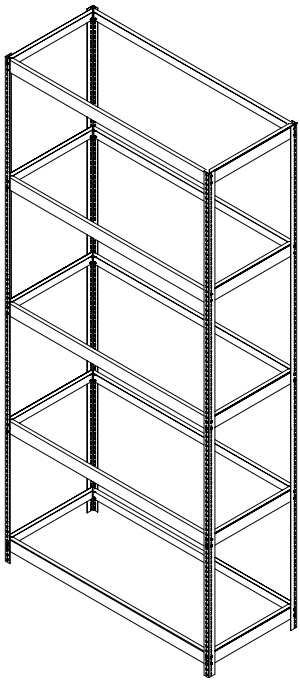

www.globalindustrial.com

1-800-645-2986

HEAVY DUTY SHELVING

5 SHELVES

ASSEMBLY INSTRUCTION

CONTENTS		
REF.	QTY.	DESCRIPTION
1.	4	UPRIGHTS
2.	10	36" DOUBLE RIVET BEAM
3.	10	18" DOUBLE RIVET BEAM

2

1