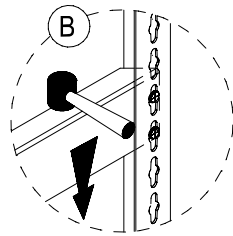

www.globalindustrial.com

1-800-645-2986

HEAVY DUTY SHELVING

5 SHELVES

ASSEMBLY INSTRUCTION

CONTENTS		
REF.	QTY.	DESCRIPTION
1.	4	UPRIGHTS
2.	10	36" DOUBLE RIVET BEAM
3.	10	18" DOUBLE RIVET BEAM

2

1