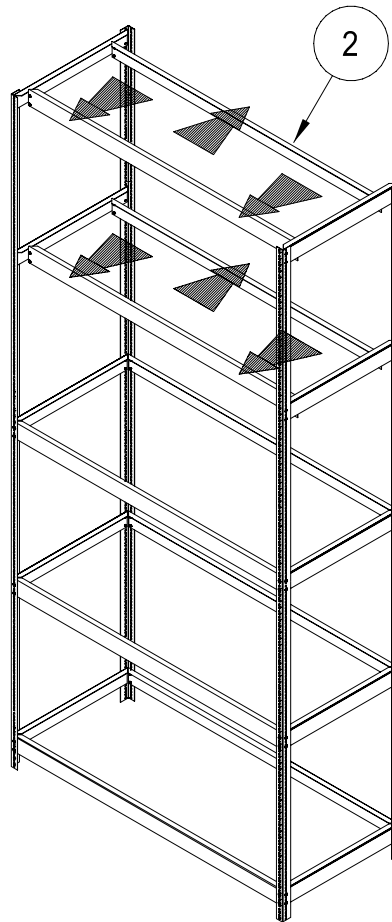

www.globalindustrial.com

1-800-645-2986

HEAVY DUTY SHELVING

5 SHELVES

ASSEMBLY INSTRUCTION

CONTENTS		
REF.	QTY.	DESCRIPTION
1.	4	UPRIGHTS
2.	10	36" DOUBLE RIVET BEAM
3.	10	18" DOUBLE RIVET BEAM

2

1