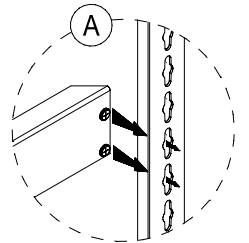

www.globalindustrial.com

1-800-645-2986

HEAVY DUTY SHELVING

5 SHELVES

ASSEMBLY INSTRUCTION

CONTENTS		
REF.	QTY.	DESCRIPTION
1.	4	UPRIGHTS
2.	10	36" DOUBLE RIVET BEAM
3.	10	18" DOUBLE RIVET BEAM

2

1