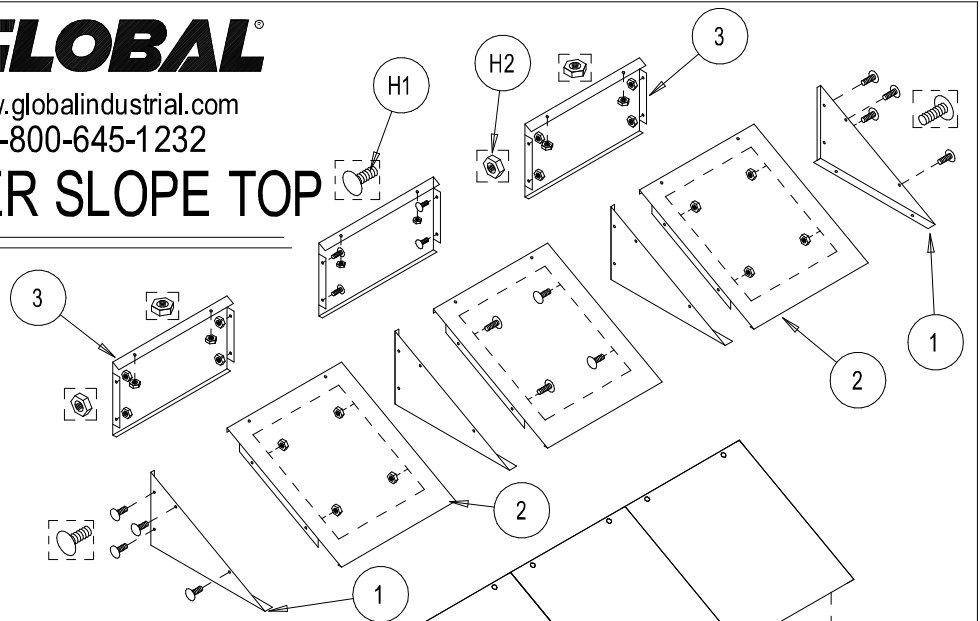

www.globalindustrial.com
1-800-645-1232

LOCKER SLOPE TOP

ONE WIDE

REF.	DESCRIPTION	QTY.
1	SIDE	2
2	TOP	1
3	BACK	1
H1		10
H2		10
H3		4

THREE WIDE

REF.	DESCRIPTION	QTY.
1	SIDE	4
2	TOP	3
3	BACK	3
H1		22
H2		22
H3		12