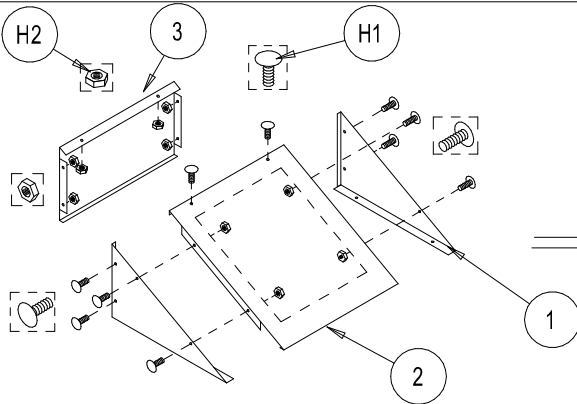

www.globalindustrial.com
1-800-645-1232

LOCKER SLOPE TOP

ONE WIDE

REF.	DESCRIPTION	QTY.
1	SIDE	2
2	TOP	1
3	BACK	1
H1		10
H2		10
H3		4

THREE WIDE

REF.	DESCRIPTION	QTY.
1	SIDE	4
2	TOP	3
3	BACK	3
H1		22
H2		22
H3		12