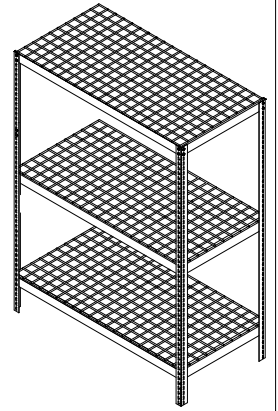

RIVET LOCK STORAGE CENTER
ASSEMBLY INSTRUCTION

WOOD DECK
SHELVING UNIT

WIRE DECK
SHELVING UNIT

CONTENTS	
REF.	DESCRIPTION
1	DOUBLE RIVET ANGLE BEAM
2	SINGLE RIVET ANGLE BEAM
3	UPRIGHT

9702-RIVETLOCK-P