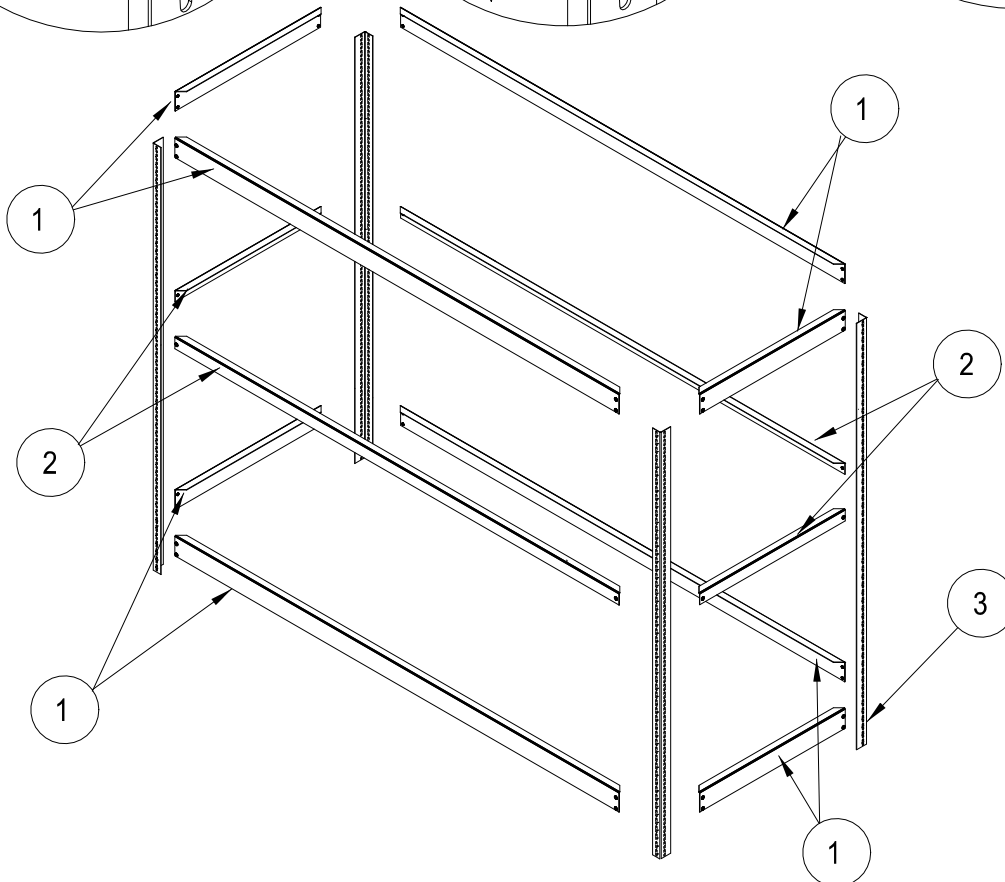

RIVET LOCK STORAGE CENTER
ASSEMBLY INSTRUCTION

WOOD DECK
SHELVING UNIT

WIRE DECK
SHELVING UNIT

CONTENTS	
REF.	DESCRIPTION
1	DOUBLE RIVET ANGLE BEAM
2	SINGLE RIVET ANGLE BEAM
3	UPRIGHT

9702-RIVETLOCK-P