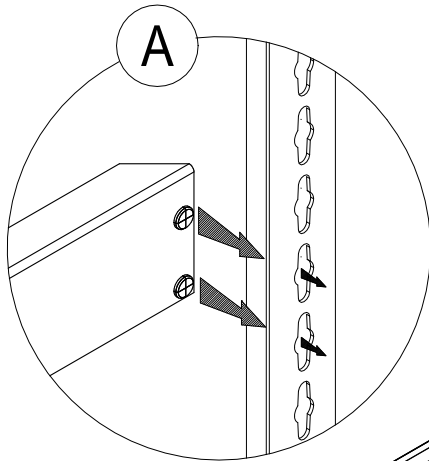

RIVET LOCK STORAGE CENTER
ASSEMBLY INSTRUCTION

WOOD DECK
SHELVING UNIT

WIRE DECK
SHELVING UNIT

CONTENTS	
REF.	DESCRIPTION
1	DOUBLE RIVET ANGLE BEAM
2	SINGLE RIVET ANGLE BEAM
3	UPRIGHT

9702-RIVETLOCK-P