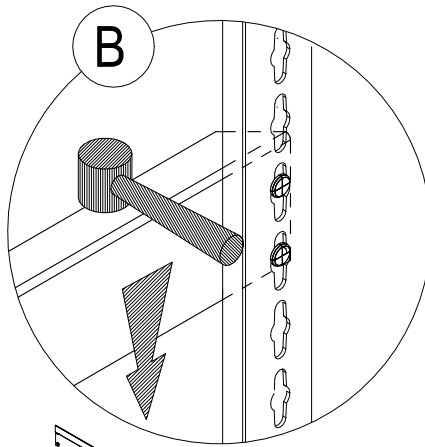

RIVET LOCK STORAGE CENTER
ASSEMBLY INSTRUCTION

WOOD DECK
SHELVING UNIT

WIRE DECK
SHELVING UNIT

CONTENTS	
REF.	DESCRIPTION
1	DOUBLE RIVET ANGLE BEAM
2	SINGLE RIVET ANGLE BEAM
3	UPRIGHT

9702-RIVETLOCK-P