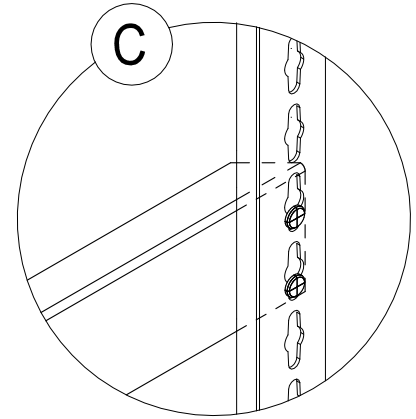

RIVET LOCK STORAGE CENTER
ASSEMBLY INSTRUCTION

WOOD DECK
SHELVING UNIT

WIRE DECK
SHELVING UNIT

CONTENTS	
REF.	DESCRIPTION
1	DOUBLE RIVET ANGLE BEAM
2	SINGLE RIVET ANGLE BEAM
3	UPRIGHT

9702-RIVETLOCK-P