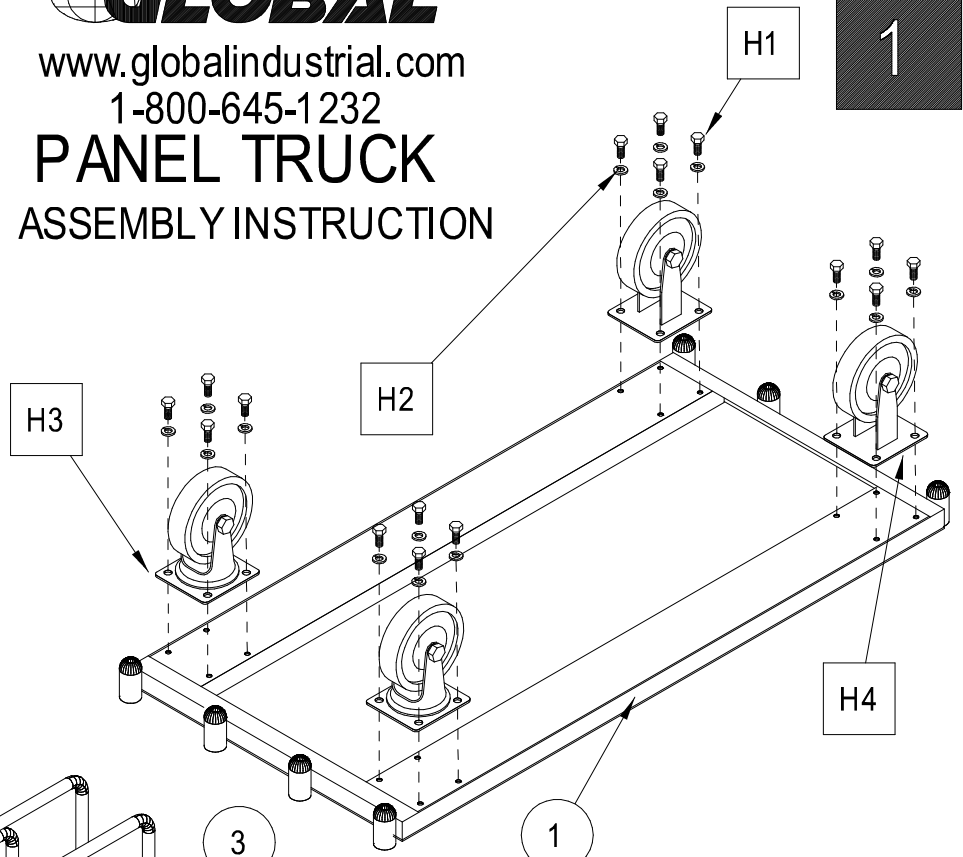

www.globalindustrial.com

1-800-645-1232

PANEL TRUCK

ASSEMBLY INSTRUCTION

CONTENTS

REF.	QTY.	DESCRIPTION
1	1	--- DECK
2	2	--- SHORT RAIL
3	2	--- TALL RAIL
4	4	--- CONNECTOR TUBE
H1	16	
H2	16	
H3	2	
H4	2	
H5	8	
H6	8	

1

2

3

I42 - CHINA

330CP35

330CP36