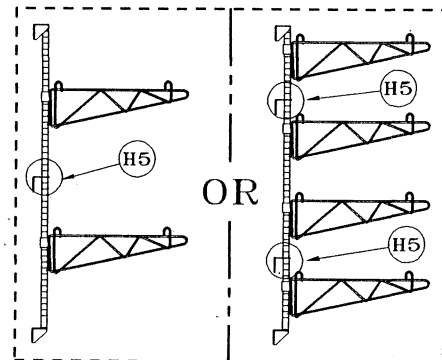

# NEXEL CANTILEVER WALL POST ASSEMBLY INSTRUCTIONS CONTENTS

REF.	QTY.	DESCRIPTION	REF.	QTY.	DESCRIPTION	REF.	QTY.	DESCRIPTION
1	2	POST	H1	4		H5	2	
2	2	BRACKET	H2	4		H6	8	
3	2	SHELF	H3	4		H7	8	
			H4	4				

SHELF WIDTH	"X" SPACING	"Y" SPACING	"Z" SPACING
24"	22 13/32"	23 9/32"	24 5/32"
30"	28 13/32"	29 9/32"	30 5/32"
36"	34 13/32"	35 9/32"	36 5/32"
42"	40 13/32"	41 9/32"	42 5/32"
48"	46 13/32"	47 9/32"	48 5/32"
60"	58 13/32"	59 9/32"	60 5/32"
72"	70 13/32"	71 9/32"	72 5/32"

**WARNING**  
 USE 2 BRACKETS (H5) FOR  
 EACH 54" AND 63" POST