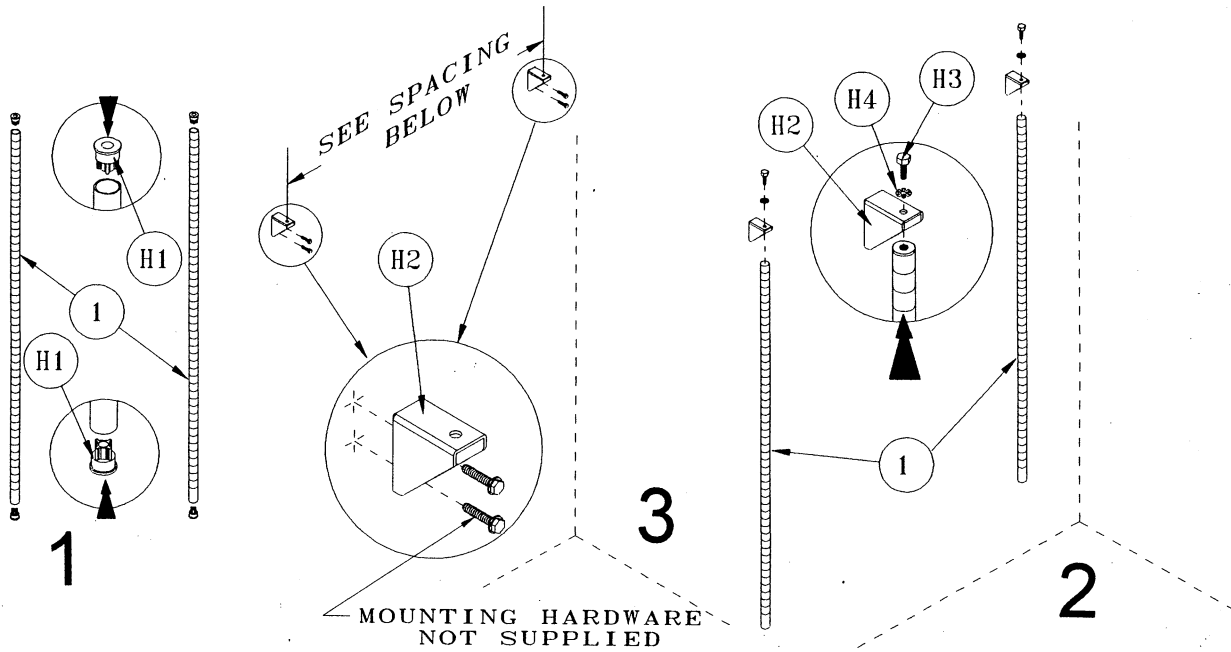

# NEXEL CANTILEVER WALL POST ASSEMBLY INSTRUCTIONS CONTENTS

REF.	QTY.	DESCRIPTION	REF.	QTY.	DESCRIPTION	REF.	QTY.	DESCRIPTION
1	2	POST	H1	4		H5	2	
2	2	BRACKET	H2	4		H6	8	
3	2	SHELF	H3	4		H7	8	
			H4	4				

SHELF WIDTH	"X" SPACING	"Y" SPACING	"Z" SPACING
24"	22 13/32"	23 9/32"	24 5/32"
30"	28 13/32"	29 9/32"	30 5/32"
36"	34 13/32"	35 9/32"	36 5/32"
42"	40 13/32"	41 9/32"	42 5/32"
48"	46 13/32"	47 9/32"	48 5/32"
60"	58 13/32"	59 9/32"	60 5/32"
72"	70 13/32"	71 9/32"	72 5/32"

**WARNING**  
 USE 2 BRACKETS (H5) FOR  
 EACH 54" AND 63" POST