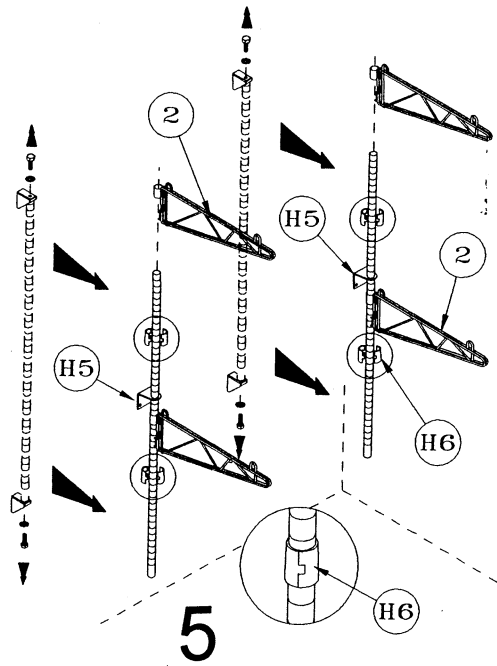

# NEXEL CANTILEVER WALL POST ASSEMBLY INSTRUCTIONS CONTENTS

REF.	QTY.	DESCRIPTION	REF.	QTY.	DESCRIPTION	REF.	QTY.	DESCRIPTION
1	2	POST	H1	4		H5	2	
2	2	BRACKET	H2	4		H6	8	
3	2	SHELF	H3	4		H7	8	
			H4	4				

SHELF WIDTH	"X" SPACING	"Y" SPACING	"Z" SPACING
24"	22 13/32"	23 9/32"	24 5/32"
30"	28 13/32"	29 9/32"	30 5/32"
36"	34 13/32"	35 9/32"	36 5/32"
42"	40 13/32"	41 9/32"	42 5/32"
48"	46 13/32"	47 9/32"	48 5/32"
60"	58 13/32"	59 9/32"	60 5/32"
72"	70 13/32"	71 9/32"	72 5/32"

**WARNING**  
 USE 2 BRACKETS (H5) FOR  
 EACH 54" AND 63" POST