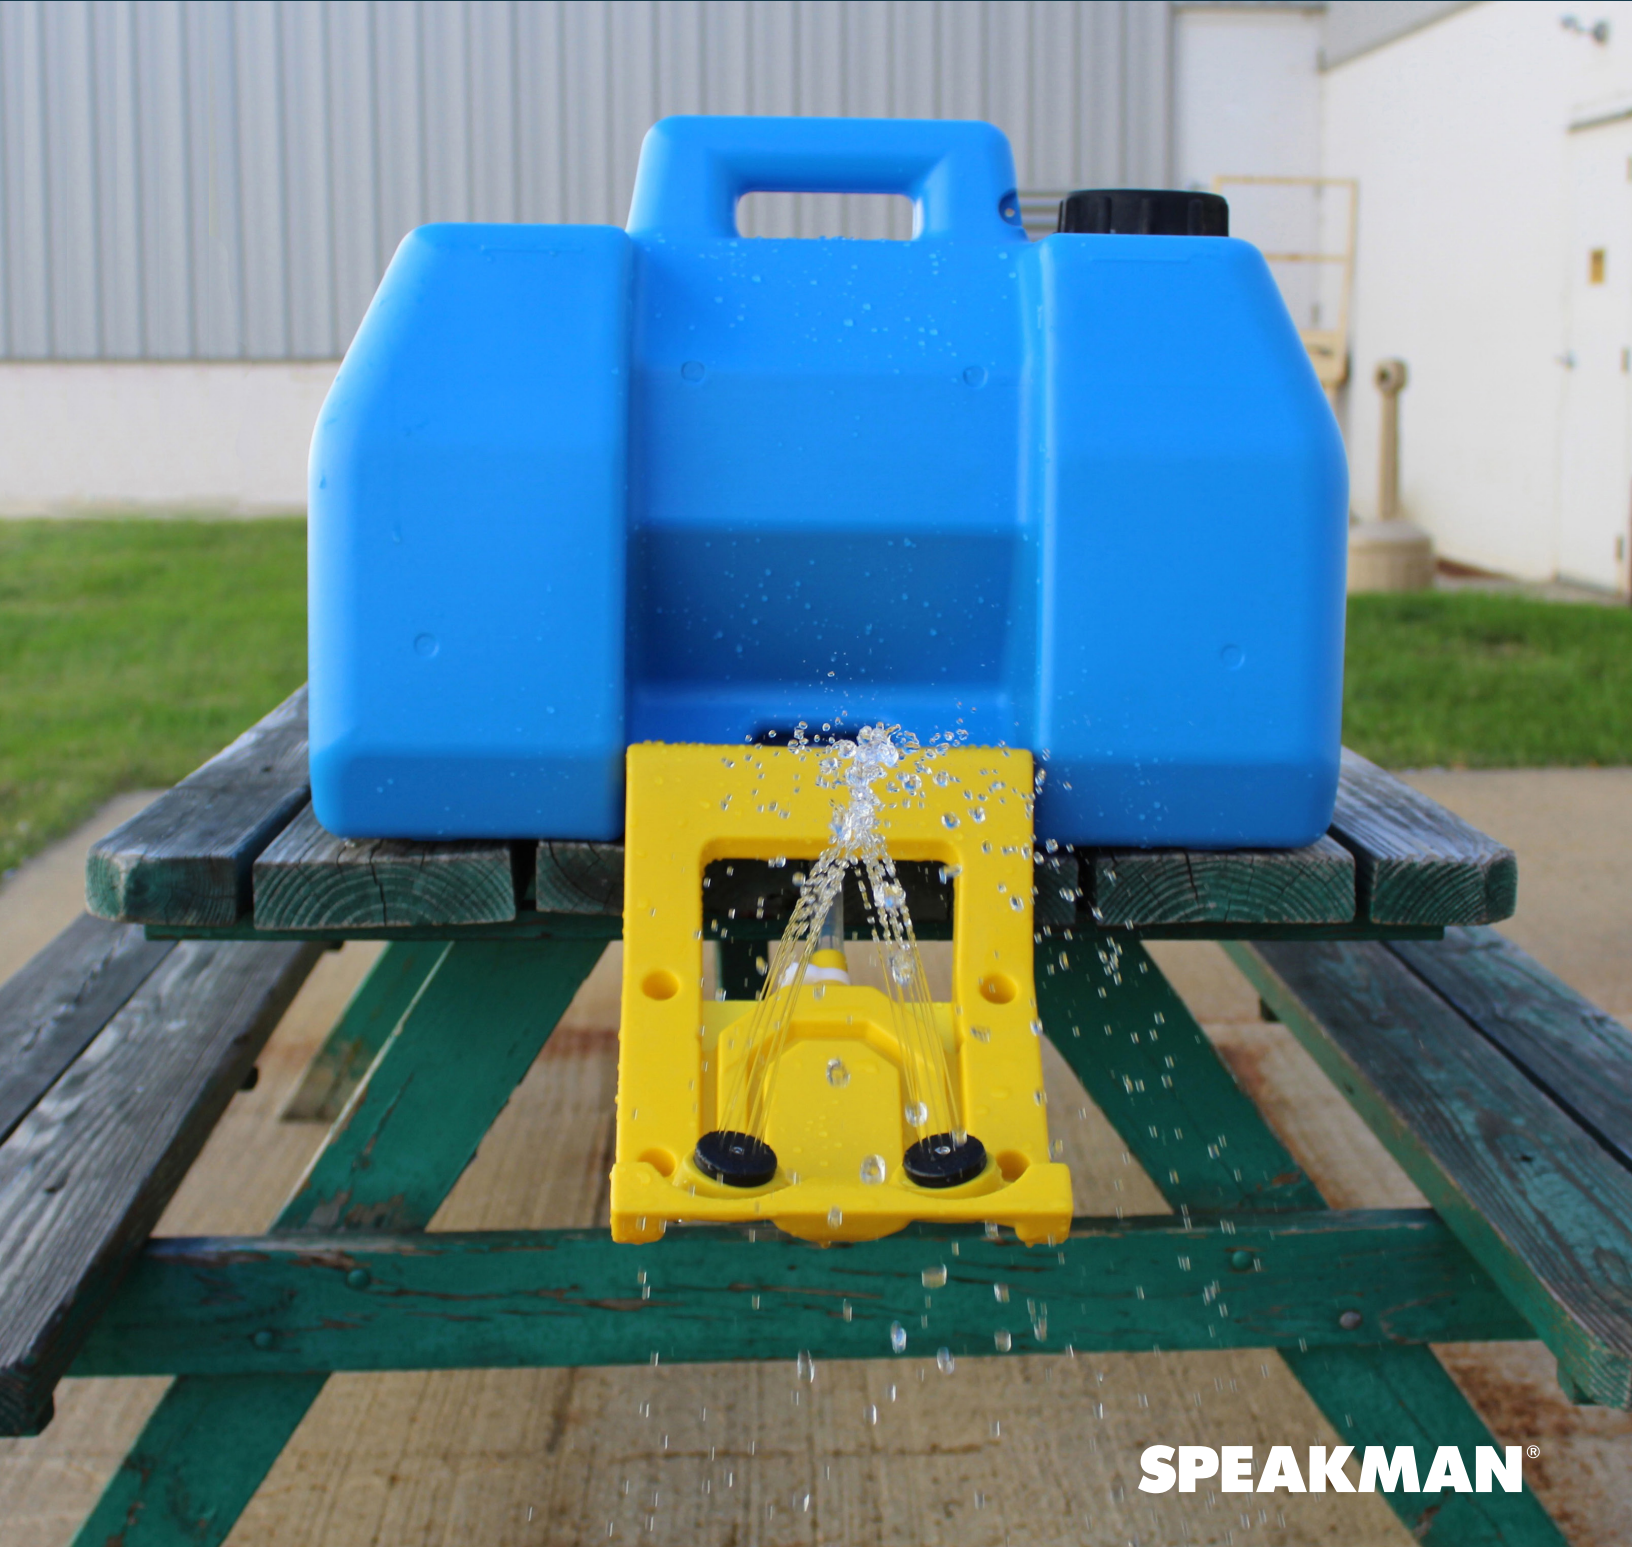

GRAVITYFLO[®] PORTABLE EQUIPMENT

GRAVITYFLO PORTABLE EQUIPMENT

GRAVITYFLO SE-4400

The GravityFlo SE-4400 is our most portable creation to date. Featuring dual spray heads and a 9-gallon tank, this unit is designed to deliver 15-minutes of continue relief, regardless of where it's placed on your worksite.

- ANSI/ISEA Z358.1 Certified.
- Tamper-resistant fill cap.
- Pull-down activated.
- Includes wall-mounting bracket.
- 3-year limited warranty.
- When filled, product weighs 83 lbs.

GRAVITYFLO SE-4300

The GravityFlo SE-4300 features dual spray heads and a 20-gallon tank - allowing users to operate the eyewash and drench hose simultaneously. This GravityFlo is the industry's only portable unit to include a side-fitting drench hose.

- ANSI/ISEA Z358.1 Certified.
- Tamper-resistant fill cap.
- Pull-strap activated.
- Includes wall-mounting bracket.
- Side drain.
- 3-year limited warranty.
- When filled, product weighs 201 lbs.

OPTIONS	DESCRIPTION
SE-4360	Cart for transportation with fluid collection container
SE-4380	SE-4300 with transportation cart and container

GRAVITYFLO SE-4000

The GravityFlo SE-4000 features a 21-gallon tank, pull-down activation and dual spray heads with a durable brass valve to deliver soothing, continuous relief to the eyes and face.

- ANSI/ISEA Z358.1 Certified.
- Tamper-resistant fill cap.
- Includes wall-mounting bracket.
- Side drain.
- 3-year limited warranty.
- When filled, product weighs 201 lbs.