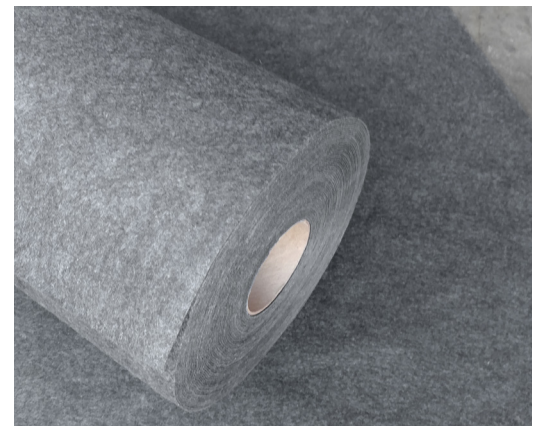

Make sure your business really STICKS to a floor safety program!

Our XSMB Mat is an industry standard absorbent mat featuring with a sticky backing helps to keep this matting in place, but also allows for easy removal or replacement when no longer needed.

Highly Absorbent

Great absorbency combined with high durability. It's also fast drying and easy to clean. The XSMB mats absorb oil, water and solvents at the same time.

Stays Where You Place it!

Our adhesive backing holds the mat where you place it! The XSMB mat will stay put when applied to a clean surface.

Xtra Tough

Being heavy weight, it withstands both foot traffic and forklift traffic without shifting, rippling or bunching.

Goes anywhere you need it!

Its easy cut and apply so it fits into all types and shapes and work surfaces. From Industrial/Manufacturing, Machine Shops, Construction and Auto Repair, to Food Service, Grocery, Restaurants, Car Dealerships, Entryways and more, the applications are endless!

Adhesive Backed Matting

Adhesive backing helps keep matting in place.

Part #	Roll Size	Absorbency (gal)	Weight (lbs)	Rolls/Pallet	MSRP
XSMB3650	36" x 50'	12.5	12	30	\$162
XSMB36100	36" x 100'	25	24	20	\$271
XSMB1850	18" x 50'	6.25	6	60	\$85
XSMB18100	18" x 100'	12.5	12	40	\$155