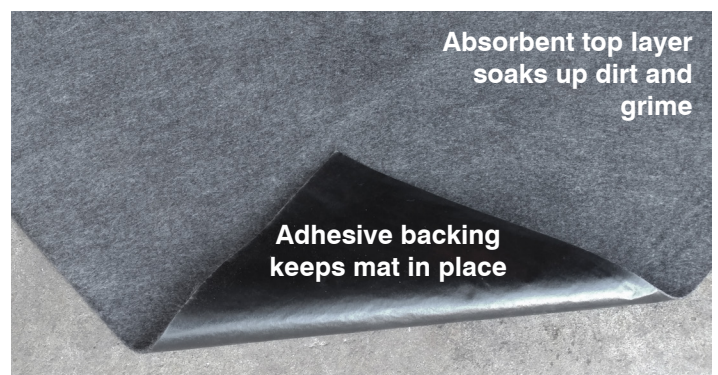

Part #	Roll Size	Absorbency (gal)	Weight (lbs)	Rolls/Pallet	MSRP
XSMB3650	36" x 50'	12.5	12	30	$162
XSMB36100	36" x 100'	25	24	20	$271
XSMB1850	18" x 50'	6.25	6	60	$85
XSMB18100	18" x 100'	12.5	12	40	$155