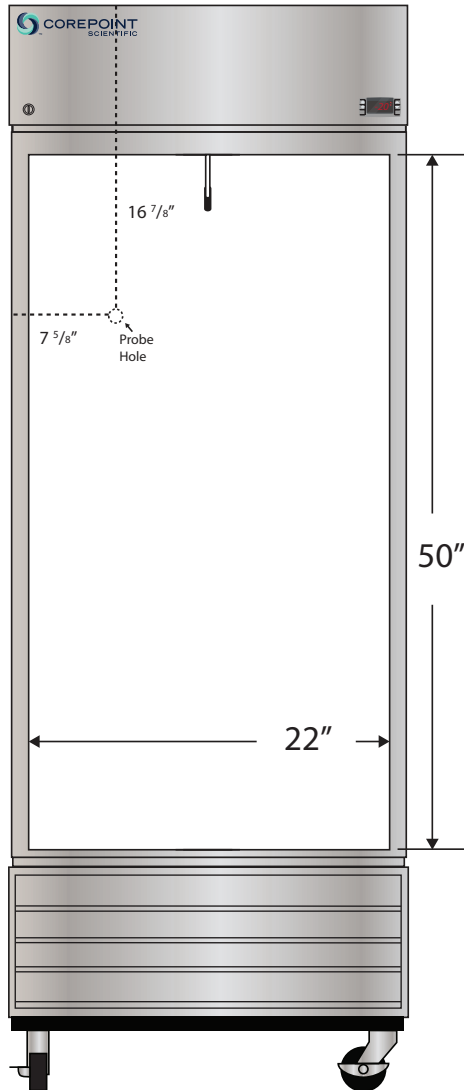

Front View

Side View

Cu. Ft	Defrost	Door	Int Door	Shelves	Interior Dim.			Refrigerant	H.P.	Amps	Weight
					W"	D"	H"				
23	Auto	1 Solid	0	3 Adj	22	24 5/8	52 1/2	R290	3/4	8	295 lbs.

Note: Interior dimensions are estimates and subject to change without notice