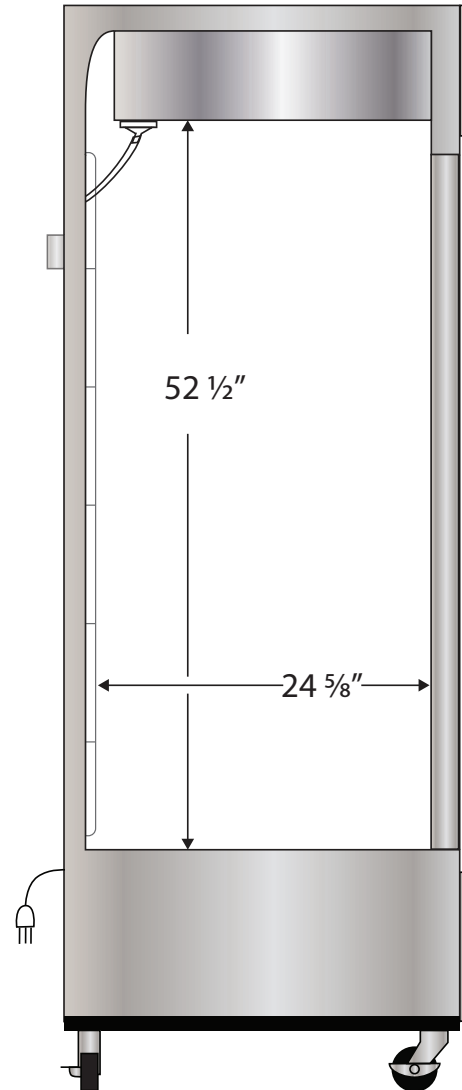

Front View

Side View

Cu. Ft	Defrost	Door	Int Door	Shelves	Interior Dim.			Refrigerant	H.P.	Amps	Weight
					W"	D"	H"				
23	Auto	1 Solid	0	3 Adj	22	24 5/8	52 1/2	R290	3/4	8	295 lbs.

Note: Interior dimensions are estimates and subject to change without notice