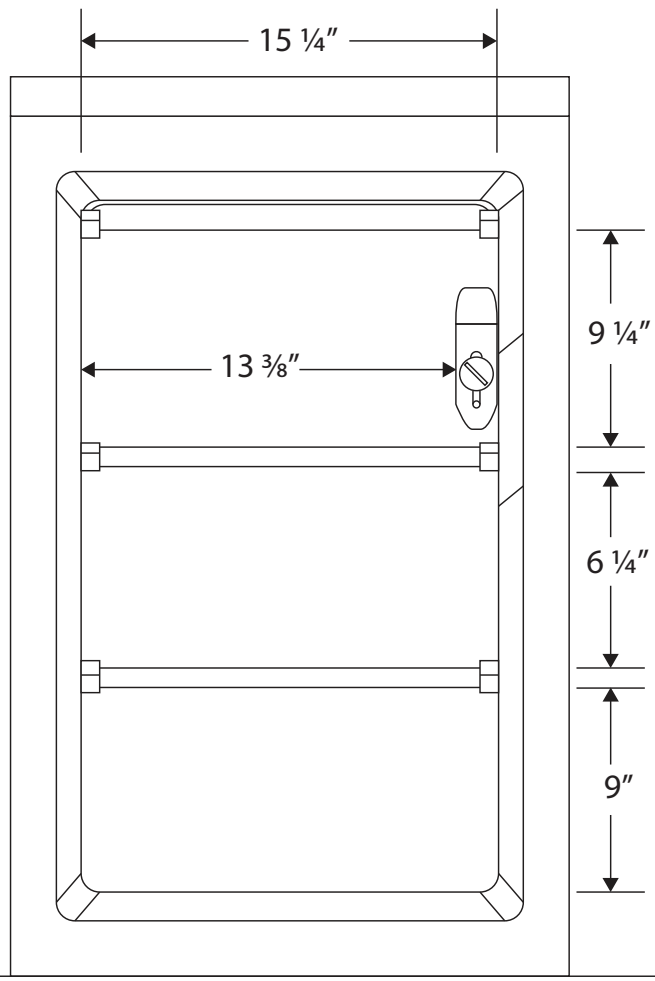

Front View

Side View

Cu. Ft	Defrost	Door	Int Door	Shelves	Interior Dim.			Refrigerant	H.P.	Amps	Weight
					W"	D"	H"				
4	Manual	1 Solid	0	2 Fixed	15 1/4	15 1/2	25 5/8	R600a	1/7	.90	67 lbs.

Note: Interior dimensions are estimates and subject to change without notice