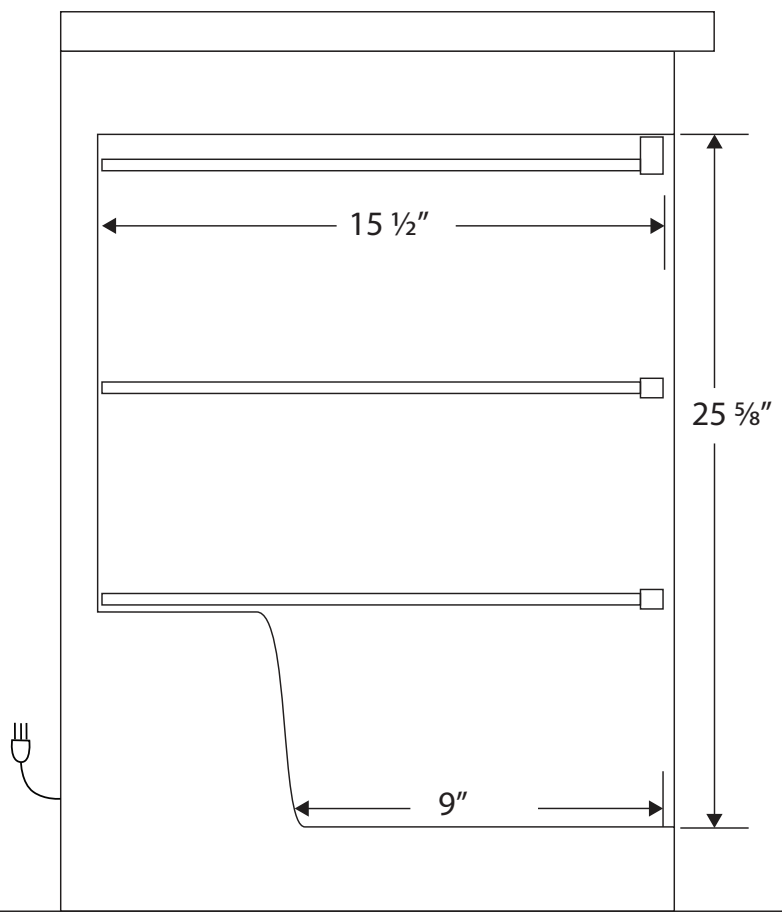

Front View

Side View

Cu. Ft	Defrost	Door	Int Door	Shelves	Interior Dim.			Refrigerant	H.P.	Amps	Weight
					W"	D"	H"				
4	Manual	1 Solid	0	2 Fixed	15 1/4	15 1/2	25 5/8	R600a	1/7	.90	67 lbs.

Note: Interior dimensions are estimates and subject to change without notice