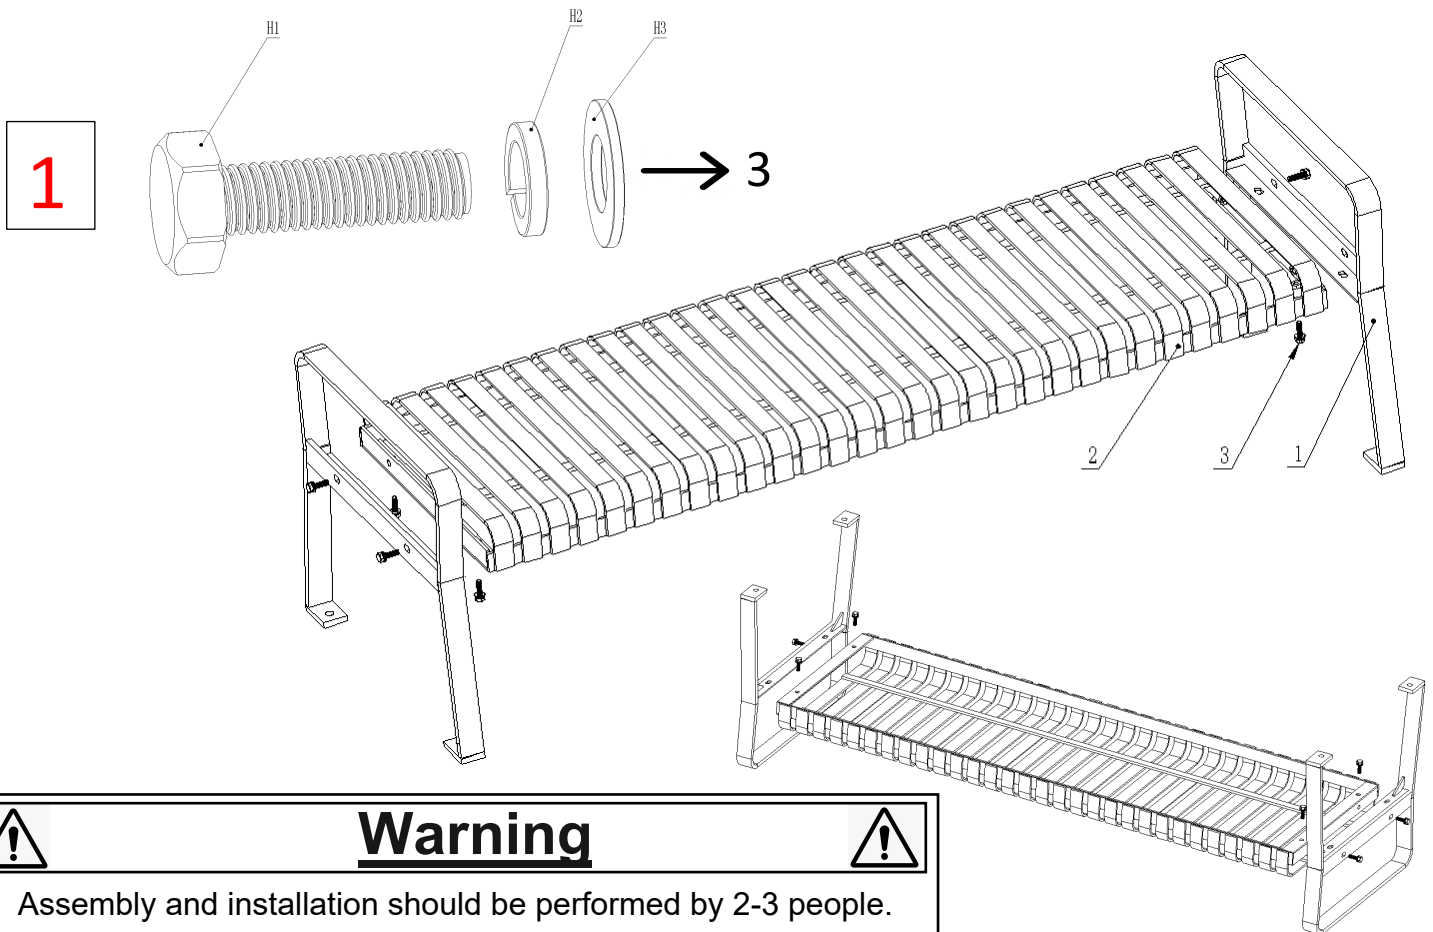

Steel Park Bench without Back

Models: 2621126 ?KD
262112GYKD

262113BKGD
262113GYKD

262114BKGD
262114GYKD

Part No.	Description	Qty
1	Handle	2
2	Seat	1

Hardware No.	Description	Qty
H1	M10X35 hexagon bolt	8
H2	M10 flat gasket	8
H3	M10 spring pad	8

Warning

- Assembly and installation should be performed by 2-3 people.
- Do not climb on or under the bench.
- Two people required to move bench.
- Do not use if any parts of bench or table are broken or damaged.
- Inspect and tighten hardware every six months.