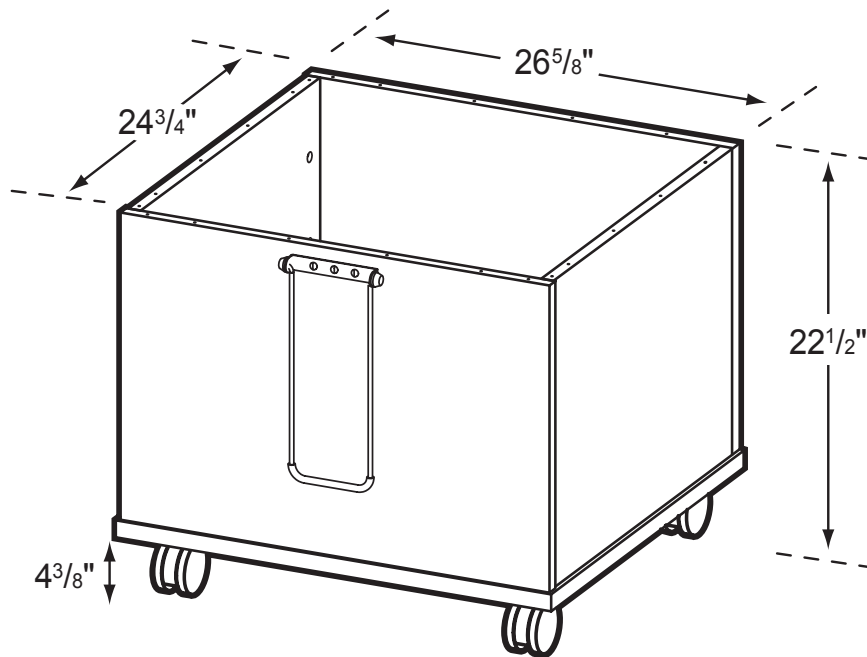

### Product Specs

- 1" thermal fused laminate bottom
- 3/4" thermal fused laminate
- Cam and post construction
- Matched edge banding
- 4" plate casters (2 locking)
- Canvas book catch with suspension
- Corner edge protection
- Flip-up cart handle