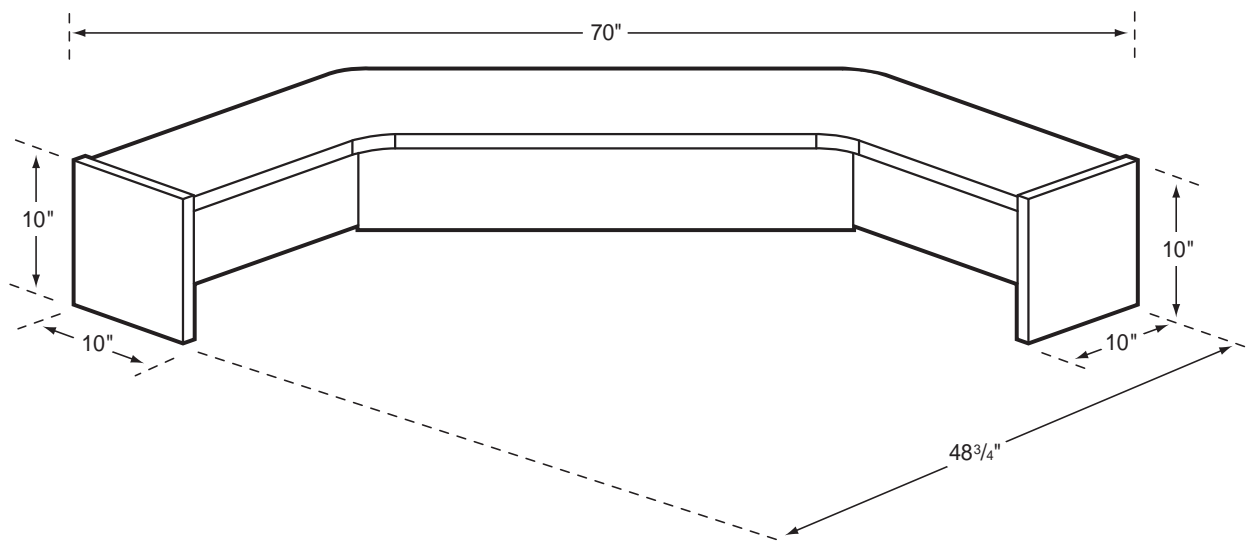

IRONWOOD
MANUFACTURING

GLACIER
LIBRARY FURNITURE

CDCUR

Corner Unit Riser

Product Specs

- 1" thermal fused laminate sides and top
- 3/4" thermal fused laminate modesty, shelf and kick
- Cam and post construction
- Matched edge banding
- Adjustable leveling glides