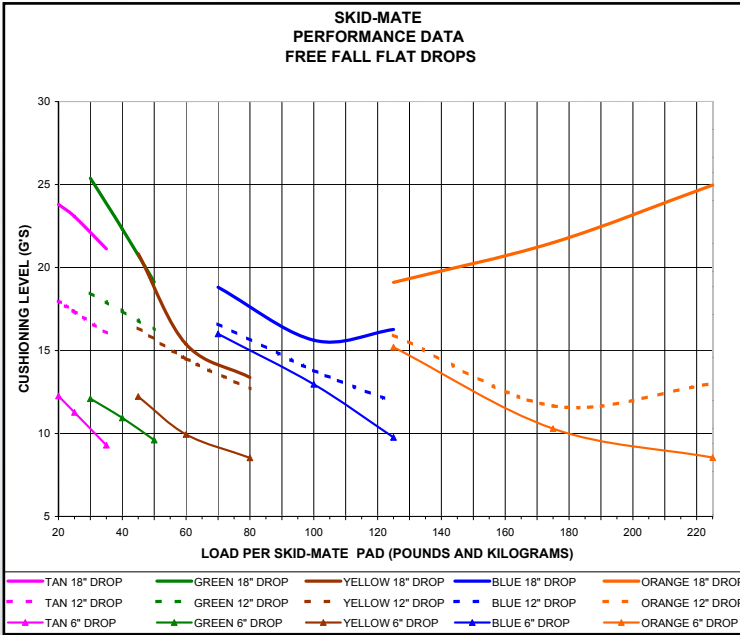

> DETAILS

- **SHOCK RESISTANT**
  Reduce costly field service calls and repairs resulting from shock and vibration damage in transit.
- **TOUGH AND DURABLE**
  Under the maximum load, Skid-Mates can endure 3000 feet (914 meters) of dragging over concrete and floor joints.
- **HI/LOW TEMPERATURES**
  Skid-Mates are suitable for use between -40 F and +130 F (-40 C to + 54C).
- **CHEMICAL RESISTANT**
  Skid-Mates are made of polyethylene, a chemically inert material.
- **RECYCLABLE**
  Every Skid-Mate is environmentally friendly and reusable.