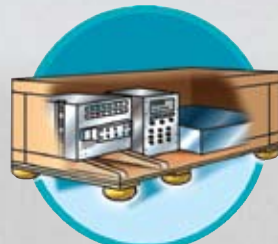

### > AIR CUSHIONED PALLET PROTECTION

Each year, shock and vibration results in millions of dollars of damage during transport and handling of sensitive and valuable equipment.

The SKID-MATE™ is an air dampened cushioning device that provides a fast, cost effective and durable customized solution to protect sensitive products from shock and vibration. They can be easily mounted on a crate or pallet base, eliminating the need for expensive air-ride trucks. Skid-Mates are the most economical solution to transport.

**SKID-MATE+PLUS™**  
is a SKID-MATE™ cushion, plus a rugged polyethylene 1-1/8" thick spacer disk. The addition of the spacer to the SKID-MATE™ increases the total height to 4", capable of accepting most pallet jacks worldwide.

## > DETAILS

- SHOCK RESISTANT**  
 Reduce costly field service calls and repairs resulting from shock and vibration damage in transit.
- TOUGH AND DURABLE**  
 Under the maximum load, Skid-Mates can endure 3000 feet (914 meters) of dragging over concrete and floor joints.
- HI/LOW TEMPERATURES**  
 Skid-Mates are suitable for use between -40 F and +130 F (-40 C to + 54C).
- CHEMICAL RESISTANT**  
 Skid-Mates are made of polyethylene, a chemically inert material.
- RECYCLABLE**  
 Every Skid-Mate is environmentally friendly and reusable.

## > BENEFITS

- Reduce packaging design and assembly time and cost
- Eliminate costly damage from handling hazards during shipment

- Reduce costs associated with shock and vibration damage

- Provide protection during loading/unloading
- Eliminate the need for expensive air-ride vans
- Permits 4-way pallet entry design
- Easily add shock protection to crates/pallets
- SKID-MATE+PLUS™ fits most pallet jacks worldwide