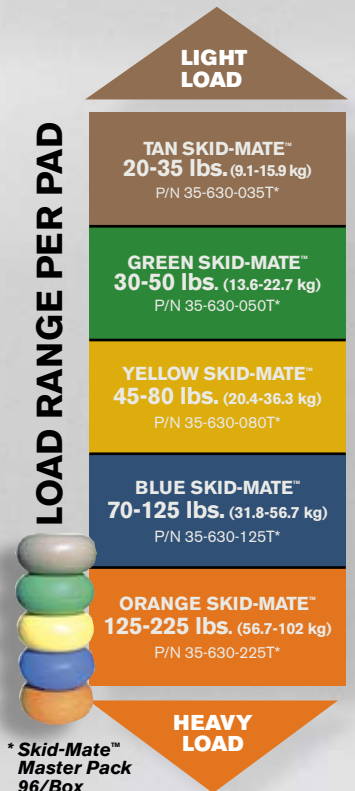

### > AIR CUSHIONED PALLET PROTECTION

Each year, shock and vibration results in millions of dollars of damage during transport and handling of sensitive and valuable equipment.

The SKID-MATE™ is an air dampened cushioning device that provides a fast, cost effective and durable customized solution to protect sensitive products from shock and vibration. They can be easily mounted on a crate or pallet base, eliminating the need for expensive air-ride trucks. Skid-Mates are the most economical solution to transport.

**SKID-MATE™**  
air dampened cushioning devices are easily attached to a pallet base with a 5/16" (7.9 mm) - 18 UNC bolt threaded into the molded-in insert.

*Spacer also sold separately*  
P/N 2-020-00509  
*Spacer Master Pack*  
96/Box

**SKID-MATE+PLUS™**  
is a SKID-MATE™ cushion, plus a rugged polyethylene 1-1/8" thick spacer disk. The addition of the spacer to the SKID-MATE™ increases the total height to 4", capable of accepting most pallet jacks worldwide.