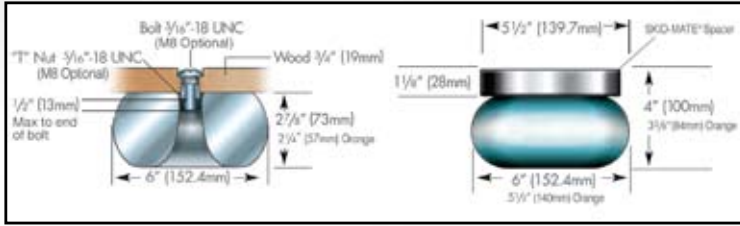

> DETAILS

- **SHOCK RESISTANT**
  Reduce costly field service calls and repairs resulting from shock and vibration damage in transit.
- **TOUGH AND DURABLE**
  Under the maximum load, Skid-Mates can endure 3000 feet (914 meters) of dragging over concrete and floor joints.
- **HI/LOW TEMPERATURES**
  Skid-Mates are suitable for use between -40 F and +130 F (-40 C to + 54C).
- **CHEMICAL RESISTANT**
  Skid-Mates are made of polyethylene, a chemically inert material.
- **RECYCLABLE**
  Every Skid-Mate is environmentally friendly and reusable.