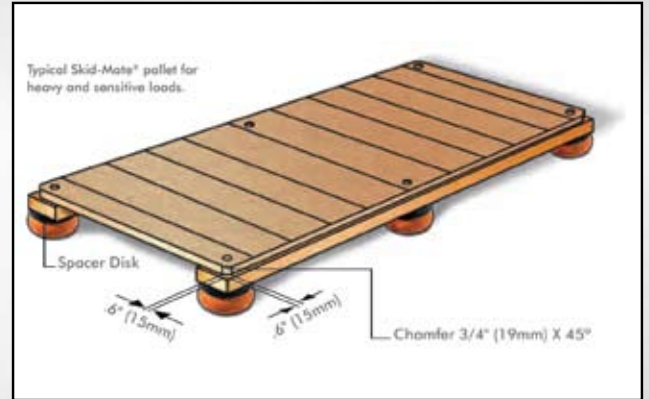

> DETAILS

- **SHOCK RESISTANT**
  Reduce costly field service calls and repairs resulting from shock and vibration damage in transit.
- **TOUGH AND DURABLE**
  Under the maximum load, Skid-Mates can endure 3000 feet (914 meters) of dragging over concrete and floor joints.
- **HI/LOW TEMPERATURES**
  Skid-Mates are suitable for use between -40 F and +130 F (-40 C to + 54C).
- **CHEMICAL RESISTANT**
  Skid-Mates are made of polyethylene, a chemically inert material.
- **RECYCLABLE**
  Every Skid-Mate is environmentally friendly and reusable.