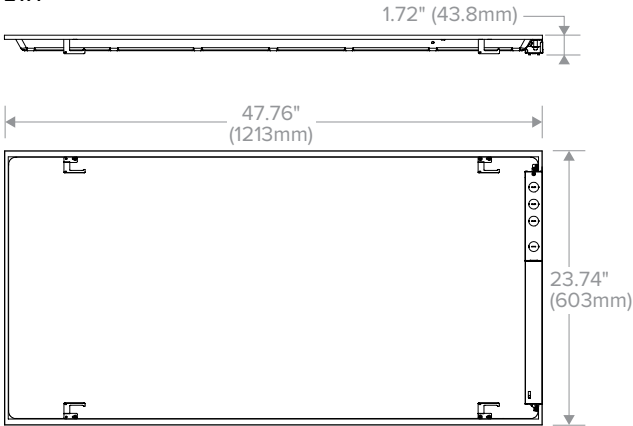

DIMENSIONS

1'x4'

2'x2'

2'x4'

ADDITIONAL INFORMATION

- 3300 LM •
- 4400 LM •
- 5500 LM •

Switchable Lumen technology

PHOTOMETRY