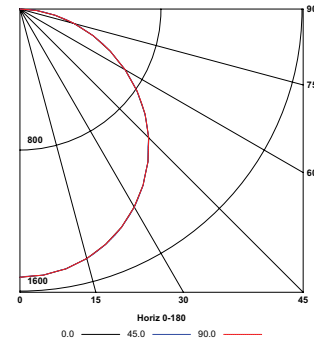

POLAR GRAPH