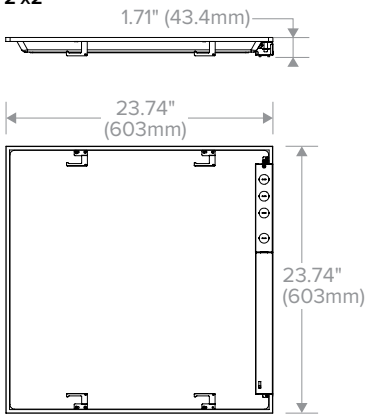

DIMENSIONS

1'x4'

2'x2'

2'x4'

ADDITIONAL INFORMATION

- 3300 LM •
- 4400 LM •
- 5500 LM •

Switchable Lumen technology

PHOTOMETRY