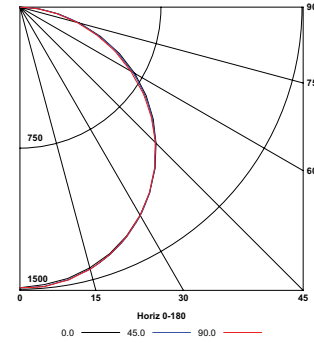

PHOTOMETRY

CBT14-LS35

LUMINAIRE DATA

Test No.	CBT14-LS35_4400lm
Description	CBT Back-lit Troffer 1'x4' 3500K 4400lm
Delivered Lumens	4454
Watts	41.65
Efficacy	107
Mounting	Recessed
Spacing Criterion	0° = 1.27 90° = 1.27

ZONAL LUMEN SUMMARY

Zone	Lumens	% Luminaire
0-30	1170	26.3
0-40	1924	43.2
0-60	3439	77.2
0-90	4454	100.0
0-180	4454	100.0

POLAR GRAPH