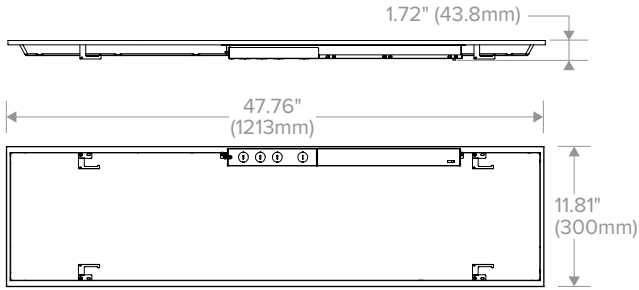

KEY DATA	
Lumen Range	2941–5964
Wattage Range	24–50
Efficacy Range (LPW)	107–133
Reported Life (Hours)	L70/60,000

CBT

BACK-LIT LED TROFFER

DATE: _____ LOCATION: _____

TYPE: _____ PROJECT: _____

CATALOG #: _____

DIMENSIONS

1'x4'

2'x2'

2'x4'

ADDITIONAL INFORMATION

- 3300 LM •
- 4400 LM •
- 5500 LM •

Switchable Lumen technology

PHOTOMETRY