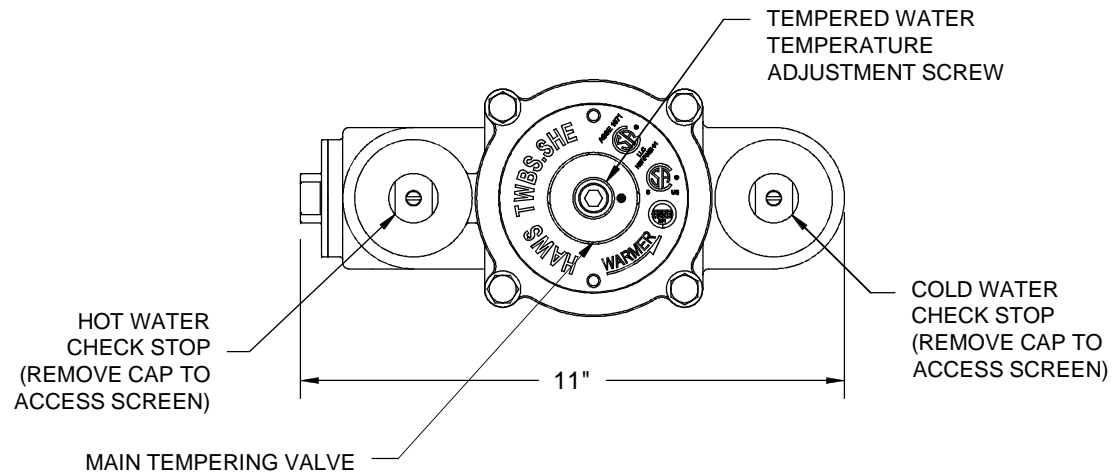

HIGH TEMPERATURE VALVE

1455 KLEPPE LANE
 SPARKS, NEVADA 89431
 (775) 359-4712 FAX (755) 359-7424
 E-MAIL: HAWS@HAWSCO.COM
 WEBSITE: WWW.HAWSCO.COM

ECN NO. 4396	REVISED PER ECN: 4887	BY: HM	MODEL(S)	PART NUMBER
DRAWN: VWC	DATE: 8/13/10	CHKD.:	TWBS.SHE	0002080226.D
APPROVED:	DATE:			DRAWING NO. 15965A
			SCALE: 1:4	REV 5
			DRAWING TYPE: INSTALLATION	SHEET 1 OF 1