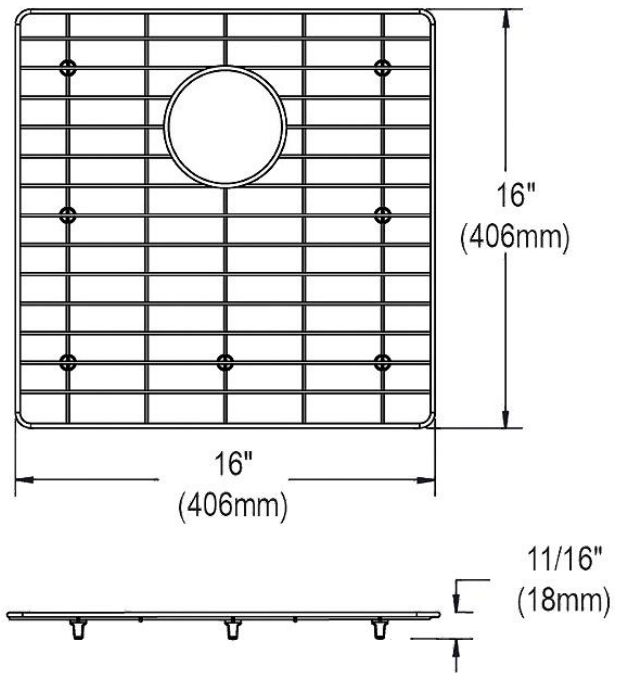

Material:	Stainless Steel
Finish:	Polished Stainless Steel
Dimensions:	16" x 16" x 11/16"
Fits Bowl Size(s):	Fits Crosstown bowl size: 17" x 17"

Special Note: For bowls with rear center drain opening.

AMERICAN PRIDE. A LIFETIME TRADITION.
Like your family, the Elkay family has values and traditions that endure. For almost a century, Elkay has been a family-owned and operated company, providing thousands of jobs that support our families and communities.

[Clean and Care Manual (PDF)](#)

[Clean and Care Manual (PDF)](#)

[Installation Instructions (PDF)](#)

[Warranty (PDF)](#)