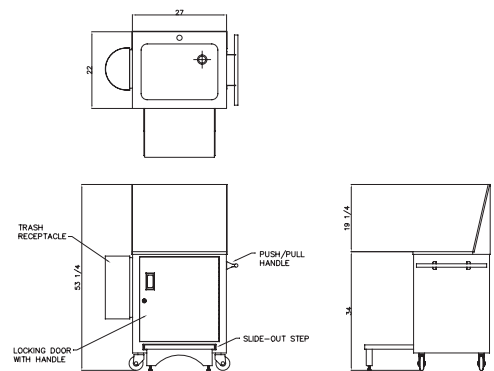

HY-G1-ECO

			Stainless Sink		Sensor Faucet								Hose/Bib Connect
			•		•								•

• Included △ Optional

Product Overview:

HY-G1-TP Model:

Option 1: Portable with storage tanks, water heater, thermostatic mixing valve, touchless faucet, touchless towel, touchless soap.

Included in the HY-G1-TP Model:

HY-G1-ECO Model:

Option 2: Portable with hose connection and touchless faucet.

Included in the HY-G1-ECO Model:

HY-G1-TP

HY-G1-ECO