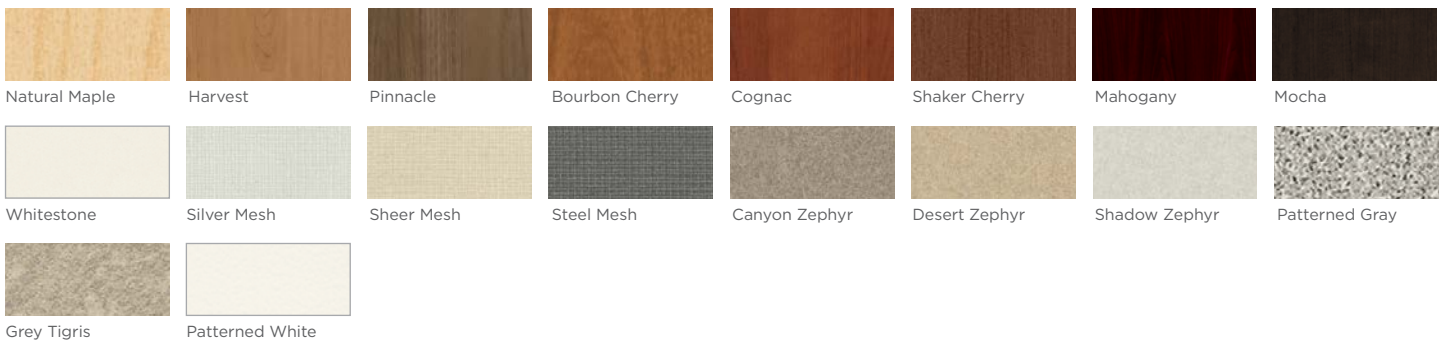

DESIGNER LOOKS AND STURDY CONSTRUCTION.

You can have an upscale look at a practical price. Our popular 38000 Series combines your choice of easy-care laminate top with sturdy steel body for a complete desk solution that's both attractive and durable.

PAINTS

LAMINATES