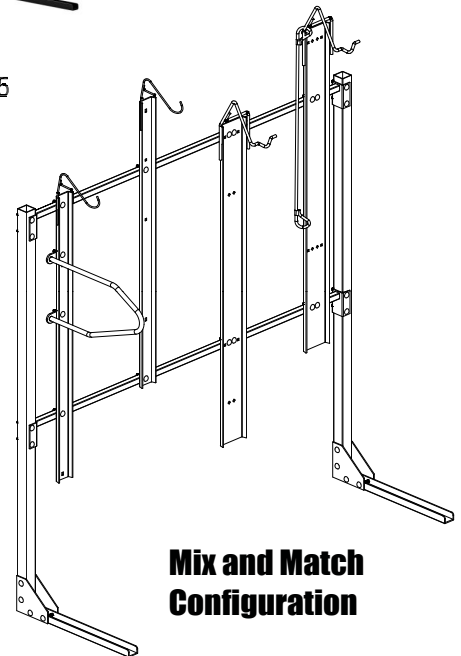

**Indoor Bike Vertical Storage Rack
Model # 670513 / 670514 / 670515 / 670516
Assembly Instructions**

Contents			Contents		
Ref.	Qty.	Description	Ref.	Qty.	Description
1	2	Post	H1	16	M8 x70mm Lg. Round Head Screw
2	4	Gusset Plate	H2	16	M8 Nylon Hex Nut
3	2	Feet	H3	8	M8 x 40mm Lg. Round Head Screw
4	2	Horizontal Cross Bar	H4	24	Flat Washer
			H5	8	M8 Outer Hexagon Nut
			H6	8	M8 Spring Washer

Frame Assembly

Bike Rack Mount Component Assembly

Model no.	Component part no.	Descriptions	Qty	Type
670513	670508	Indoor Vertical Bike Rack Frame, 4 Bike Capacity, Black	1	Frame
	670509	Indoor Vertical Bike Rack Mount, Lockable	4	Track
670514	670508	Indoor Vertical Bike Rack Frame, 4 Bike Capacity, Black	1	Frame
	670510	Indoor Vertical Bike Rack Mount, Non-Lockable	4	Track
670515	670508	Indoor Vertical Bike Rack Frame, 4 Bike Capacity, Black	1	Frame
	670511	Indoor Vertical Fat Tire Bike Rack Mount, Non-Lockable	4	Track
670516	670508	Indoor Vertical Bike Rack Frame, 4 Bike Capacity, Black	1	Frame
	670512	Indoor Vertical Fat Tire Bike Rack Mount, Lockable	4	Track

Tracks Platform : (High, Low, High, Low) or (Low, High, Low, High)

Model # 670513

Model # 670515

Model # 670516

Model # 670514

Mix and Match Configuration

Type	Model no.	Descriptions	Lockable
Frame	670508	Indoor Vertical Bike Rack Frame, 4 Bike Capacity	
	670509	Indoor Vertical Bike Rack Mount	Yes
Track	670510	Indoor Vertical Bike Rack Mount	No
	670511	Indoor Vertical Fat Tire Bike Rack Mount	No
	670512	Indoor Vertical Fat Tire Bike Rack Mount	Yes