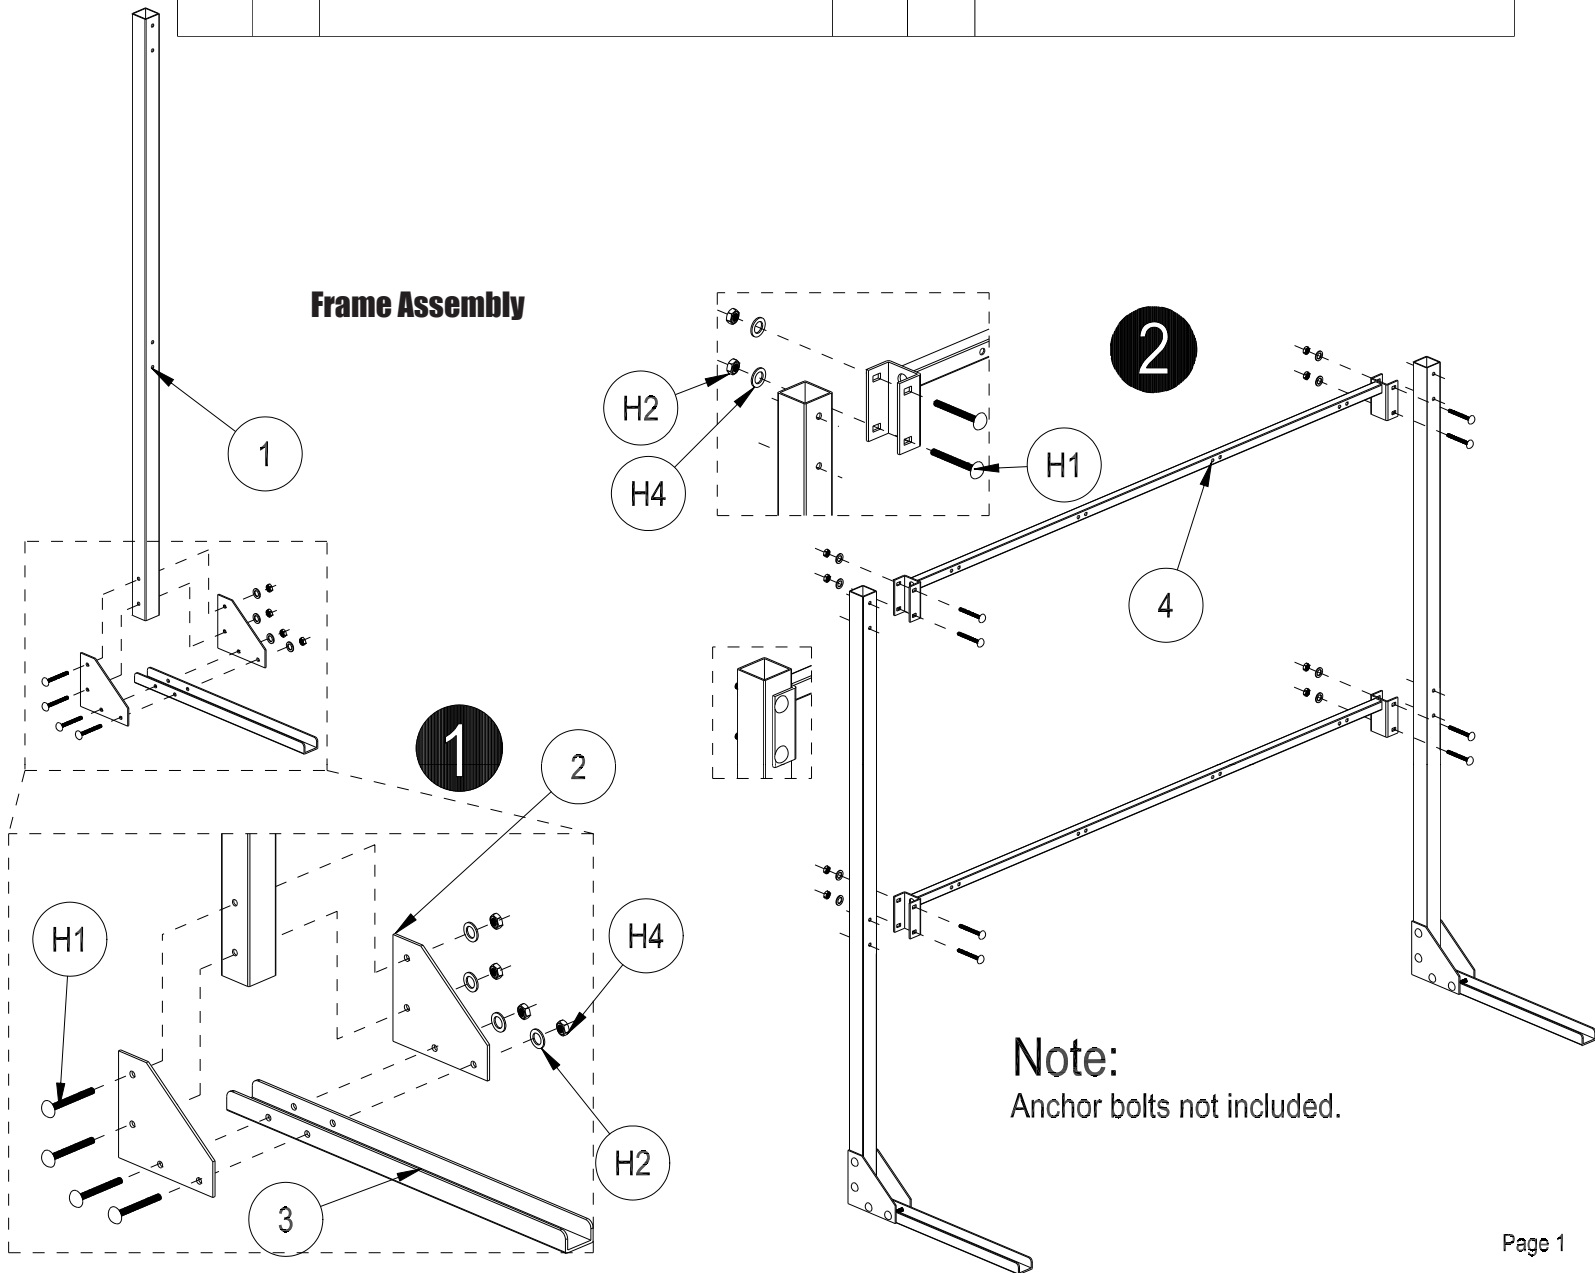

**Indoor Bike Vertical Storage Rack
Model # 670513 / 670514 / 670515 / 670516
Assembly Instructions**

Contents			Contents		
Ref.	Qty.	Description	Ref.	Qty.	Description
1	2	Post	H1	16	M8 x70mm Lg. Round Head Screw
2	4	Gusset Plate	H2	16	M8 Nylon Hex Nut
3	2	Feet	H3	8	M8 x 40mm Lg. Round Head Screw
4	2	Horizontal Cross Bar	H4	24	Flat Washer
			H5	8	M8 Outer Hexagon Nut
			H6	8	M8 Spring Washer

Frame Assembly

Bike Rack Mount Component Assembly

Model no.	Component part no.	Descriptions	Qty	Type
670513	670508	Indoor Vertical Bike Rack Frame, 4 Bike Capacity, Black	1	Frame
	670509	Indoor Vertical Bike Rack Mount, Lockable	4	Track
670514	670508	Indoor Vertical Bike Rack Frame, 4 Bike Capacity, Black	1	Frame
	670510	Indoor Vertical Bike Rack Mount, Non-Lockable	4	Track
670515	670508	Indoor Vertical Bike Rack Frame, 4 Bike Capacity, Black	1	Frame
	670511	Indoor Vertical Fat Tire Bike Rack Mount, Non-Lockable	4	Track
670516	670508	Indoor Vertical Bike Rack Frame, 4 Bike Capacity, Black	1	Frame
	670512	Indoor Vertical Fat Tire Bike Rack Mount, Lockable	4	Track

Tracks Platform : (High, Low, High, Low) or (Low, High, Low, High)

Model # 670513

Model # 670515

Model # 670516

Model # 670514

Mix and Match Configuration

Type	Model no.	Descriptions	Lockable
Frame	670508	Indoor Vertical Bike Rack Frame, 4 Bike Capacity	
	670509	Indoor Vertical Bike Rack Mount	Yes
Track	670510	Indoor Vertical Bike Rack Mount	No
	670511	Indoor Vertical Fat Tire Bike Rack Mount	No
	670512	Indoor Vertical Fat Tire Bike Rack Mount	Yes