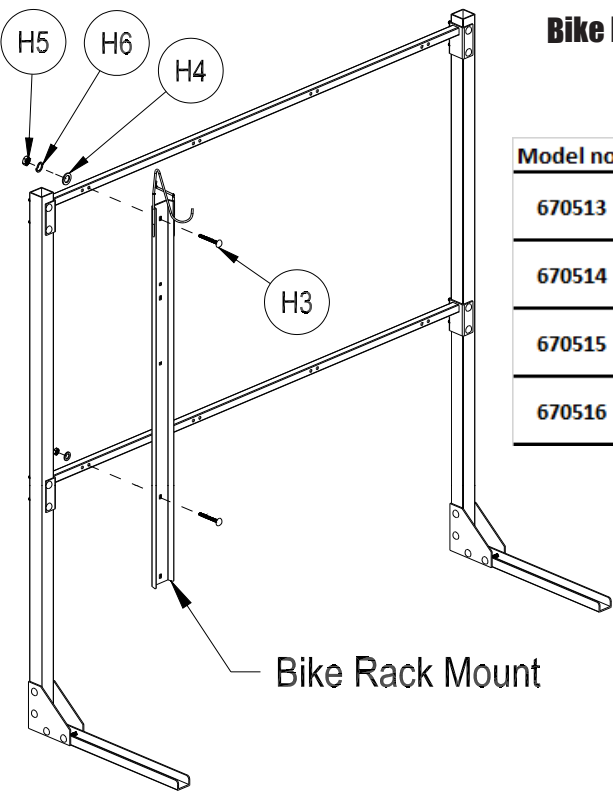

**Indoor Bike Vertical Storage Rack
Model # 670513 / 670514 / 670515 / 670516
Assembly Instructions**

Contents			Contents		
Ref.	Qty.	Description	Ref.	Qty.	Description
1	2	Post	H1	16	M8 x70mm Lg. Round Head Screw
2	4	Gusset Plate	H2	16	M8 Nylon Hex Nut
3	2	Feet	H3	8	M8 x 40mm Lg. Round Head Screw
4	2	Horizontal Cross Bar	H4	24	Flat Washer
			H5	8	M8 Outer Hexagon Nut
			H6	8	M8 Spring Washer

Frame Assembly

Bike Rack Mount Component Assembly

Model no.	Component part no.	Descriptions	Qty	Type
670513	670508	Indoor Vertical Bike Rack Frame, 4 Bike Capacity, Black	1	Frame
	670509	Indoor Vertical Bike Rack Mount, Lockable	4	Track
670514	670508	Indoor Vertical Bike Rack Frame, 4 Bike Capacity, Black	1	Frame
	670510	Indoor Vertical Bike Rack Mount, Non-Lockable	4	Track
670515	670508	Indoor Vertical Bike Rack Frame, 4 Bike Capacity, Black	1	Frame
	670511	Indoor Vertical Fat Tire Bike Rack Mount, Non-Lockable	4	Track
670516	670508	Indoor Vertical Bike Rack Frame, 4 Bike Capacity, Black	1	Frame
	670512	Indoor Vertical Fat Tire Bike Rack Mount, Lockable	4	Track

Tracks Platform : (High, Low, High, Low) or (Low, High, Low, High)

Model # 670513

Model # 670515

Model # 670516

Model # 670514

Mix and Match Configuration

Type	Model no.	Descriptions	Lockable
Frame	670508	Indoor Vertical Bike Rack Frame, 4 Bike Capacity	
	670509	Indoor Vertical Bike Rack Mount	Yes
Track	670510	Indoor Vertical Bike Rack Mount	No
	670511	Indoor Vertical Fat Tire Bike Rack Mount	No
	670512	Indoor Vertical Fat Tire Bike Rack Mount	Yes