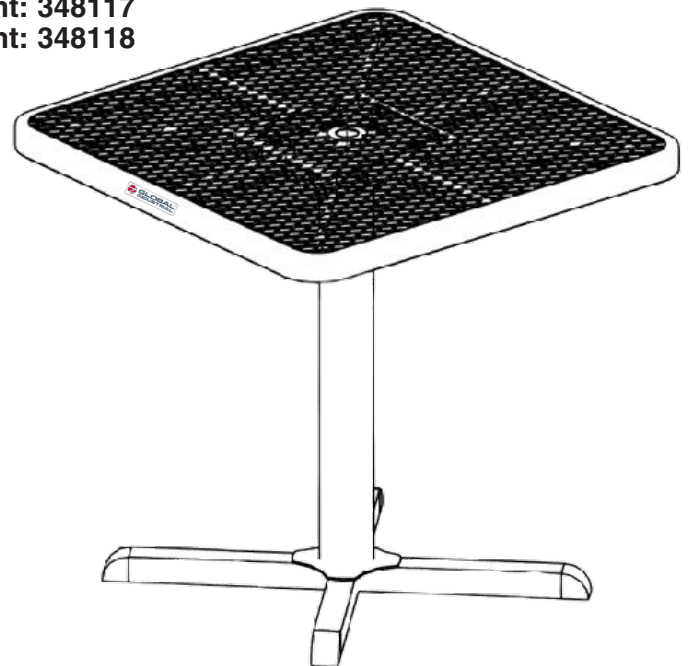

User's manual
Manual del usuario
Manuel de l'utilisateur
Customer Service
US: 1-800-645-2986
Servicio de atención al Cliente
US: 1-800-645-2986
Service à la clientèle
Canada: 888-645-2986

36" Square Food Court Table With Umbrella Hole

Models:
29" Height: 348116
36" Height: 348117
42" Height: 348118
Components:
36" Table Top: 348109
Base: 243308
29"/36"/42" Pedestal: 278CP0(2/3/4)BK

Ref.	Qty.	Description
1	1	Pedestal
2	1	Base
3	1	Table Top
H1	11	M8 x 25 mm Bolt
H2	19	M8 x 24 x 2 Flat Washer
H3	3	M8 Spring Washer
H4	8	M8 Stainless Steel Nylon Nut

1 Attach pedestal to base using 3 bolts, spring washers, and flat washers

2 Attach table top to pedestal using 8 bolts, 16 flat washers, and 8 nylon nuts