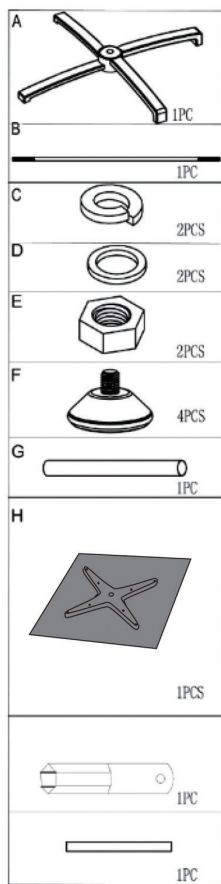

User's manual
Manual del usuario
Manuel de l'utilisateur
Customer Service
 US: 1-800-645-2986

Servicio de atención al Cliente
 US: 1-800-645-2986

Service à la clientèle
 Canada: 888-645-2986

Outdoor 27.5" Square Teakwood Café Table, Tan

Models: 437003TN

Caution

- Perform frequent checks to ensure that all hardware is tight.
- Do not have children climb or jump off table.
- Do not clean surface with harsh chemicals.