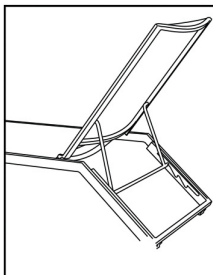

GLOBAL^{TM}
INDUSTRIAL

We can supply that.®

User's manual

Manual del usuario

Manuel de l'utilisateur

Customer Service
US: 1-800-645-2986

Servicio de atención al Cliente
US: 1-800-645-2986

Service à la clientèle
Canada: 888-645-2986

Outdoor Sling Chaise Lounge Chair, Khaki Sling Tan Frame

Models: 437002TN

Caution

- Do not let children climb or jump off furniture.
- For maintenance, avoid using harsh cleaning chemicals.
- For extended fabric color life, store item during off season.

1

2

3

I

II

III

IV

AVOID PINCHING, DO NOT PUT HANDS HERE