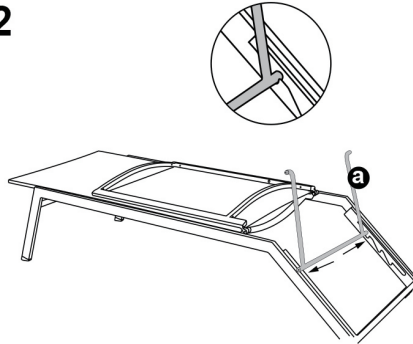

GLOBAL^{TM}
INDUSTRIAL

We can supply that.®

User's manual

Manual del usuario

Manuel de l'utilisateur

Customer Service
US: 1-800-645-2986

Servicio de atención al Cliente
US: 1-800-645-2986

Service à la clientèle
Canada: 888-645-2986

Outdoor Sling Chaise Lounge Chair, Khaki Sling Tan Frame

Models: 437002TN

Caution

- Do not let children climb or jump off furniture.
- For maintenance, avoid using harsh cleaning chemicals.
- For extended fabric color life, store item during off season.

1

2

3

I

II

III

IV

AVOID PINCHING, DO NOT PUT HANDS HERE