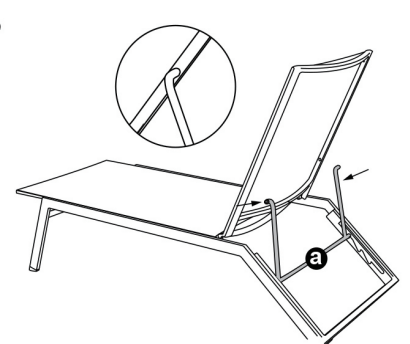

GLOBAL^{TM}
INDUSTRIAL

We can supply that.®

User's manual

Manual del usuario

Manuel de l'utilisateur

Customer Service
US: 1-800-645-2986

Servicio de atención al Cliente
US: 1-800-645-2986

Service à la clientèle
Canada: 888-645-2986

Outdoor Sling Chaise Lounge Chair, Khaki Sling Tan Frame

Models: 437002TN

Caution

- Do not let children climb or jump off furniture.
- For maintenance, avoid using harsh cleaning chemicals.
- For extended fabric color life, store item during off season.

1

2

3

I

II

III

IV

AVOID PINCHING, DO NOT PUT HANDS HERE