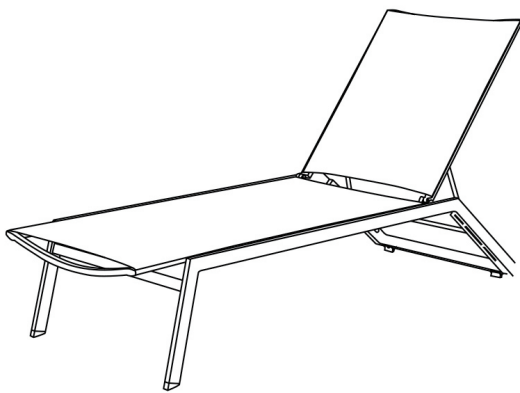

Outdoor Sling Chaise Lounge Chair, Khaki Sling Tan Frame

Models: 437002TN

Caution

- Do not let children climb or jump off furniture.
- For maintenance, avoid using harsh cleaning chemicals.
- For extended fabric color life, store item during off season.