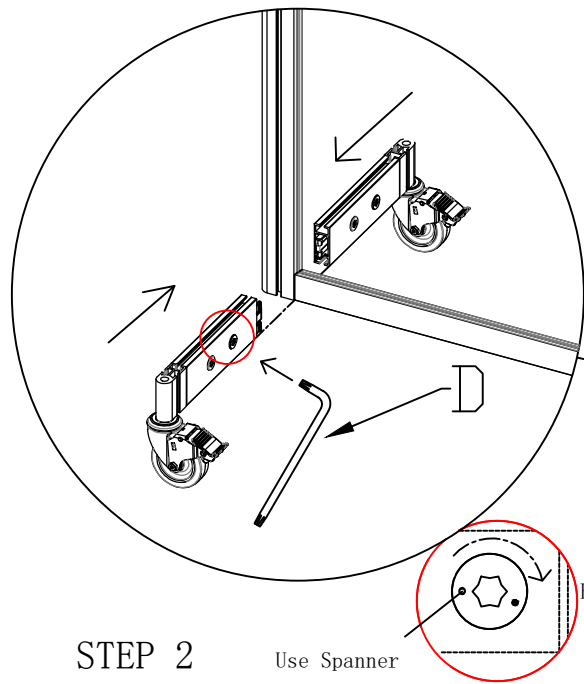

Clear Mobile Divider

STEP 1

Model no. 695869 - 30"W x 75"H
 Model no. 695870 - 43"W x 75"H
 Model no. 695871 - 30"W x 60"H
 Model no. 695872 - 43"W x 60"H

A	FRAME		1PC
B	Leg		4PCS
C	Castor		4PCS
D	Spanner		1PC

STEP 2

Use Spanner

Rotate Clockwise