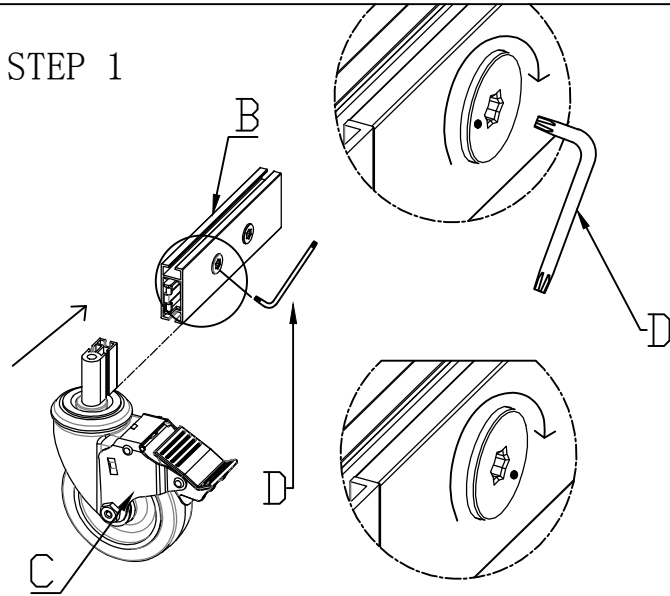

Clear Mobile Divider

STEP 1

Model no. 695869 - 30"W x 75"H
 Model no. 695870 - 43"W x 75"H
 Model no. 695871 - 30"W x 60"H
 Model no. 695872 - 43"W x 60"H

A	FRAME		1PC
B	Leg		4PCS
C	Castor		4PCS
D	Spanner		1PC

STEP 2

Use Spanner

Rotate Clockwise