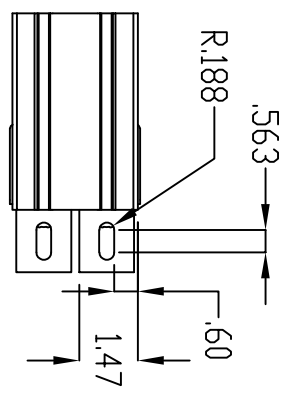

VIEW A: MOUNTING BRACKETS

MAX. WIDTH 20' OR 25'

VIEW A

14mm PVC  
1" VCP BARWELD (HATCHED)  
180Z VCP  
SPRING ROLLER  
MOUNTING BRACKET

Safety & Machine Protection Solutions

Retractable Weld Screen

REVISED 06-18-2019 [ZHENBD BIAN]

All dimensions in inches

TITLE	SCALE	DATE
Retractable Weld Screen	1:18	01/09/2019
DRAWN BY	SCALE	DATE
Jun Xie	1:18	01/09/2019