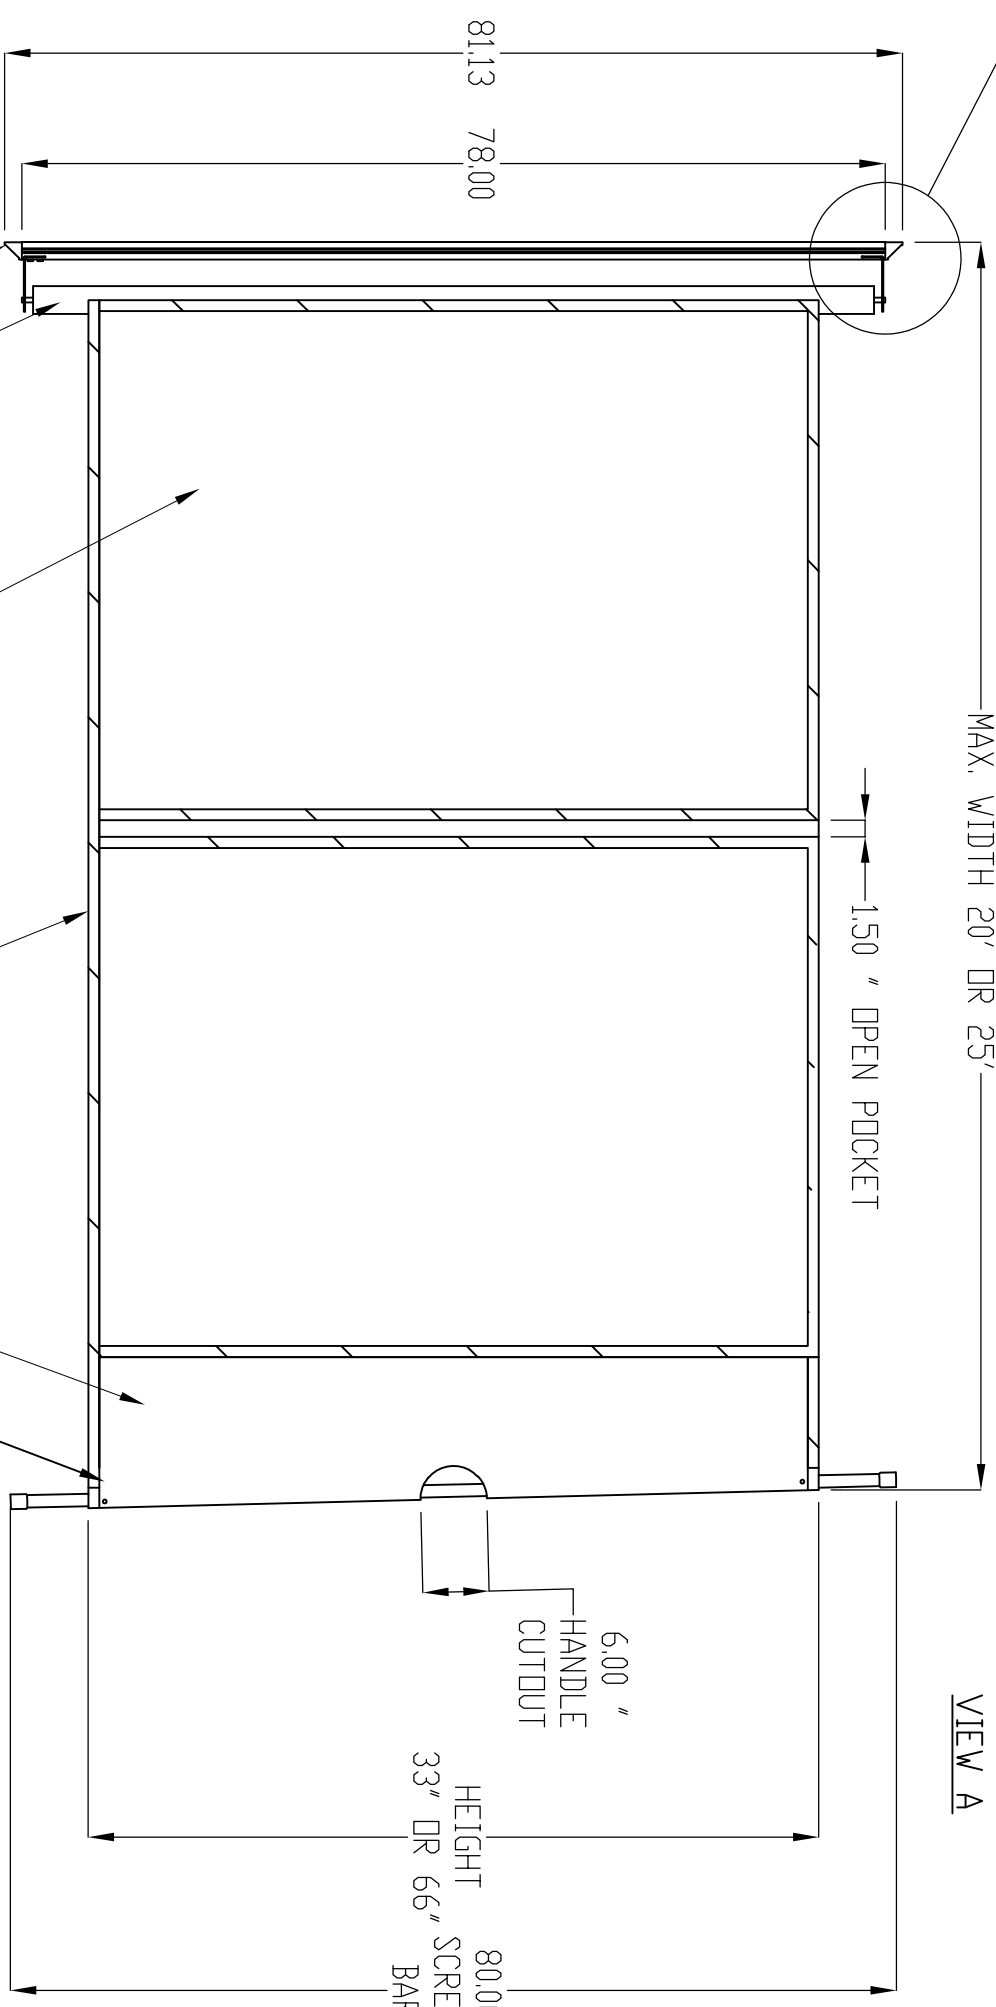

VIEW A: MOUNTING BRACKETS

MAX. WIDTH 20' OR 25'

VIEW A

14mm PVC  
1" VCP BARWELD (HATCHED)  
180Z VCP  
SPRING ROLLER  
MOUNTING BRACKET

Safety & Machine Protection Solutions

Retractable Weld Screen

REVISED 06-18-2019 [ZHENBD BIAN]

All dimensions in inches

TITLE	SCALE	DATE
Retractable Weld Screen	1:18	01/09/2019
DRAWN BY	SCALE	DATE
Jun Xie	1:18	01/09/2019