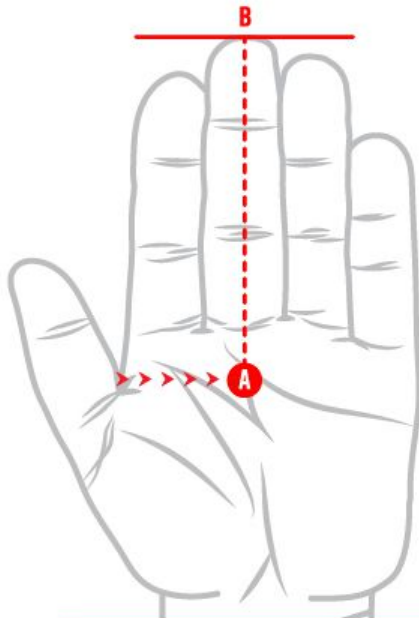

# SPEEDKNIT GLOVE SIZING GUIDE

USE RULER WHEN MEASURING

## FINGER LENGTH

Measure your length from position A to B.

MEN'S

4 1/4 in – 5 3/8 in

5 3/8 in – 6 in

## GLOVE SIZE

*If you're between sizes, we recommend sizing down for a snug fit.*

Small/Medium

Large/X-Large

## PALM WIDTH

Measure your palm width from position A to B.

MEN'S

2 1/2 in – 3 1/8 in

3 3/8 in – 4 1/8 in