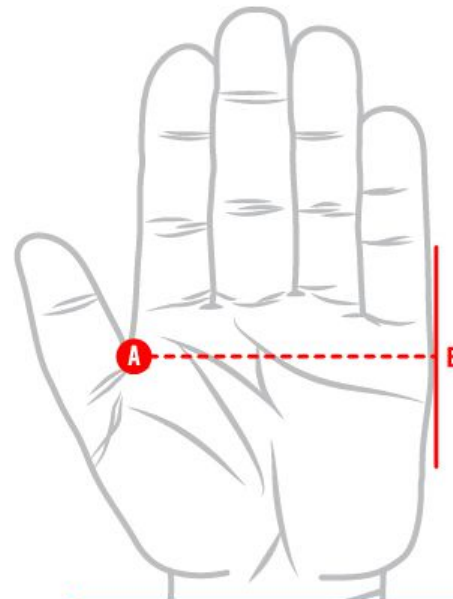

# SPEEDKNIT GLOVE SIZING GUIDE

USE RULER WHEN MEASURING

## FINGER LENGTH

Measure your length from position A to B.

MEN'S

4 1/4 in – 5 3/8 in

5 3/8 in – 6 in

## GLOVE SIZE

*If you're between sizes, we recommend sizing down for a snug fit.*

Small/Medium

Large/X-Large

## PALM WIDTH

Measure your palm width from position A to B.

MEN'S

2 1/2 in – 3 1/8 in

3 3/8 in – 4 1/8 in