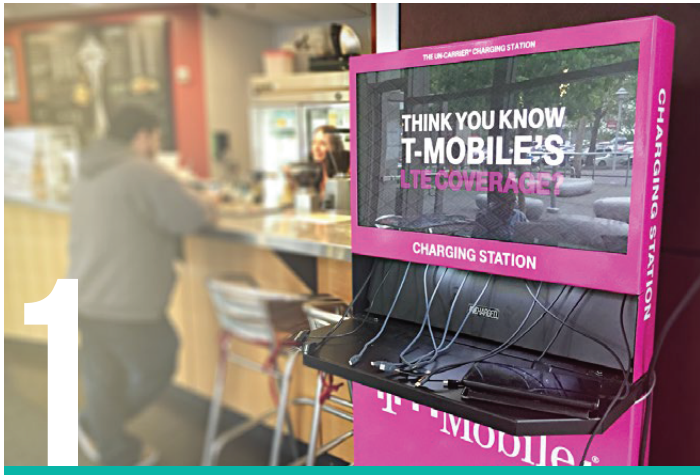

CASE STUDIES

1