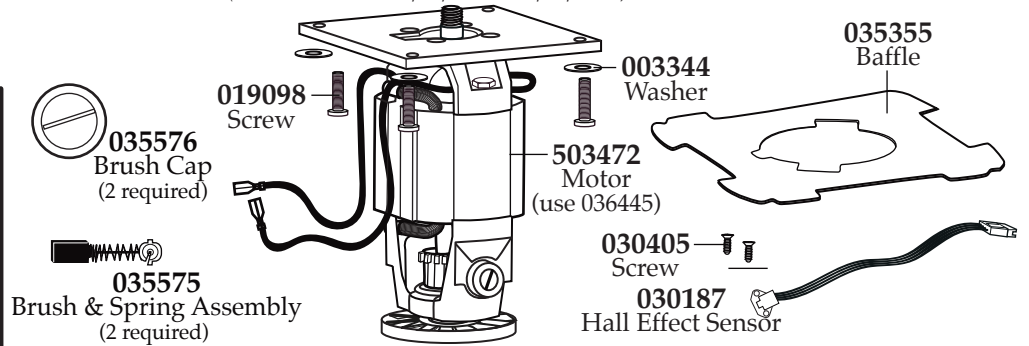

Groschopp Motor Parts No Longer Used

(on units between 4/28/2016 & 8/25/2016)