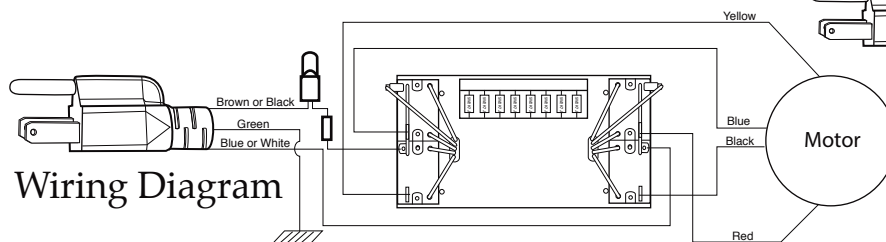

Used with 029875 Motors

033485
Brush Cap
(2 required)

027381
Brush & Spring Assembly
(2 required)