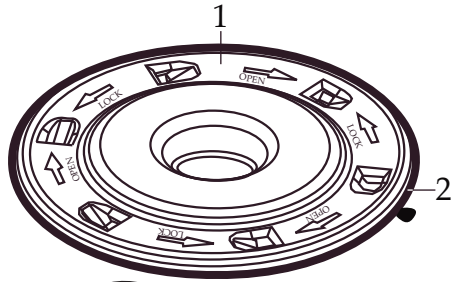

## CB15T CB15TS

CB15 with Hot Blending Lid

**Marked for Deletion**

**CB15TB** (on 9/10/2005)  
Base ONLY

**CBL10**

Hot Blending Lid  
(optional)

**502977**

(changed after 2/24/2006)  
Blending Assembly  
(replaces 502493 or 502975)

### Parts to old 502493 Blending Assembly

Different from New Assembly  
(limited quantities available)

018397 - Washer

018388 - O Ring

023903 - Bearing Cap