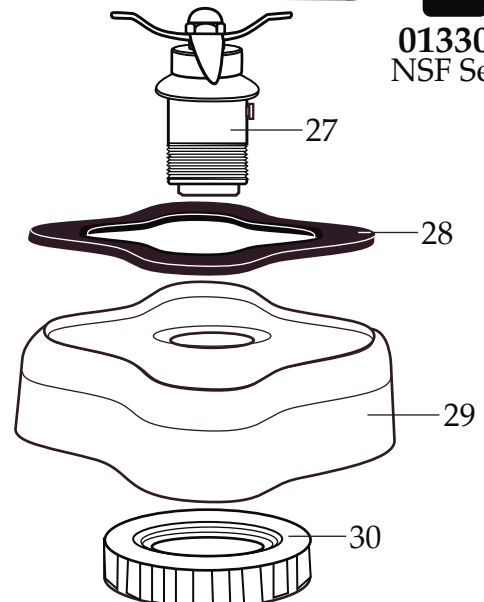

502235 - Container with Blending Assembly
704587 - Container Complete with Lid