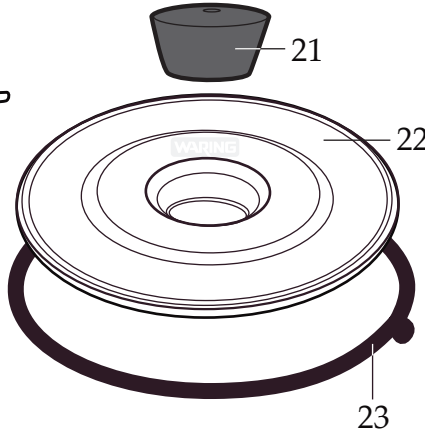

## CB15T CB15TS

CB15 with Hot Blending Lid

**Marked for Deletion**

**CB15TB** (on 9/10/2005)  
Base ONLY

**CBL10**

Hot Blending Lid  
(optional)

**502977**

(changed after 2/24/2006)  
Blending Assembly  
(replaces 502493 or 502975)