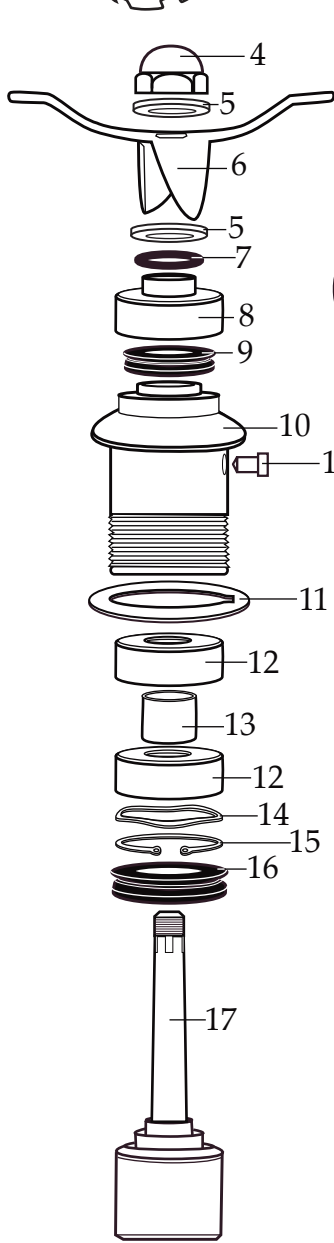

## CB15T CB15TS

CB15 with Hot Blending Lid

**Marked for Deletion**

**CB15TB** (on 9/10/2005)  
Base ONLY

**CBL10**

Hot Blending Lid  
(optional)

**502977**

(changed after 2/24/2006)  
Blending Assembly  
(replaces 502493 or 502975)

### Parts to old 502493 Blending Assembly

Different from New Assembly  
(limited quantities available)

018397 - Washer

018388 - O Ring

023903 - Bearing Cap