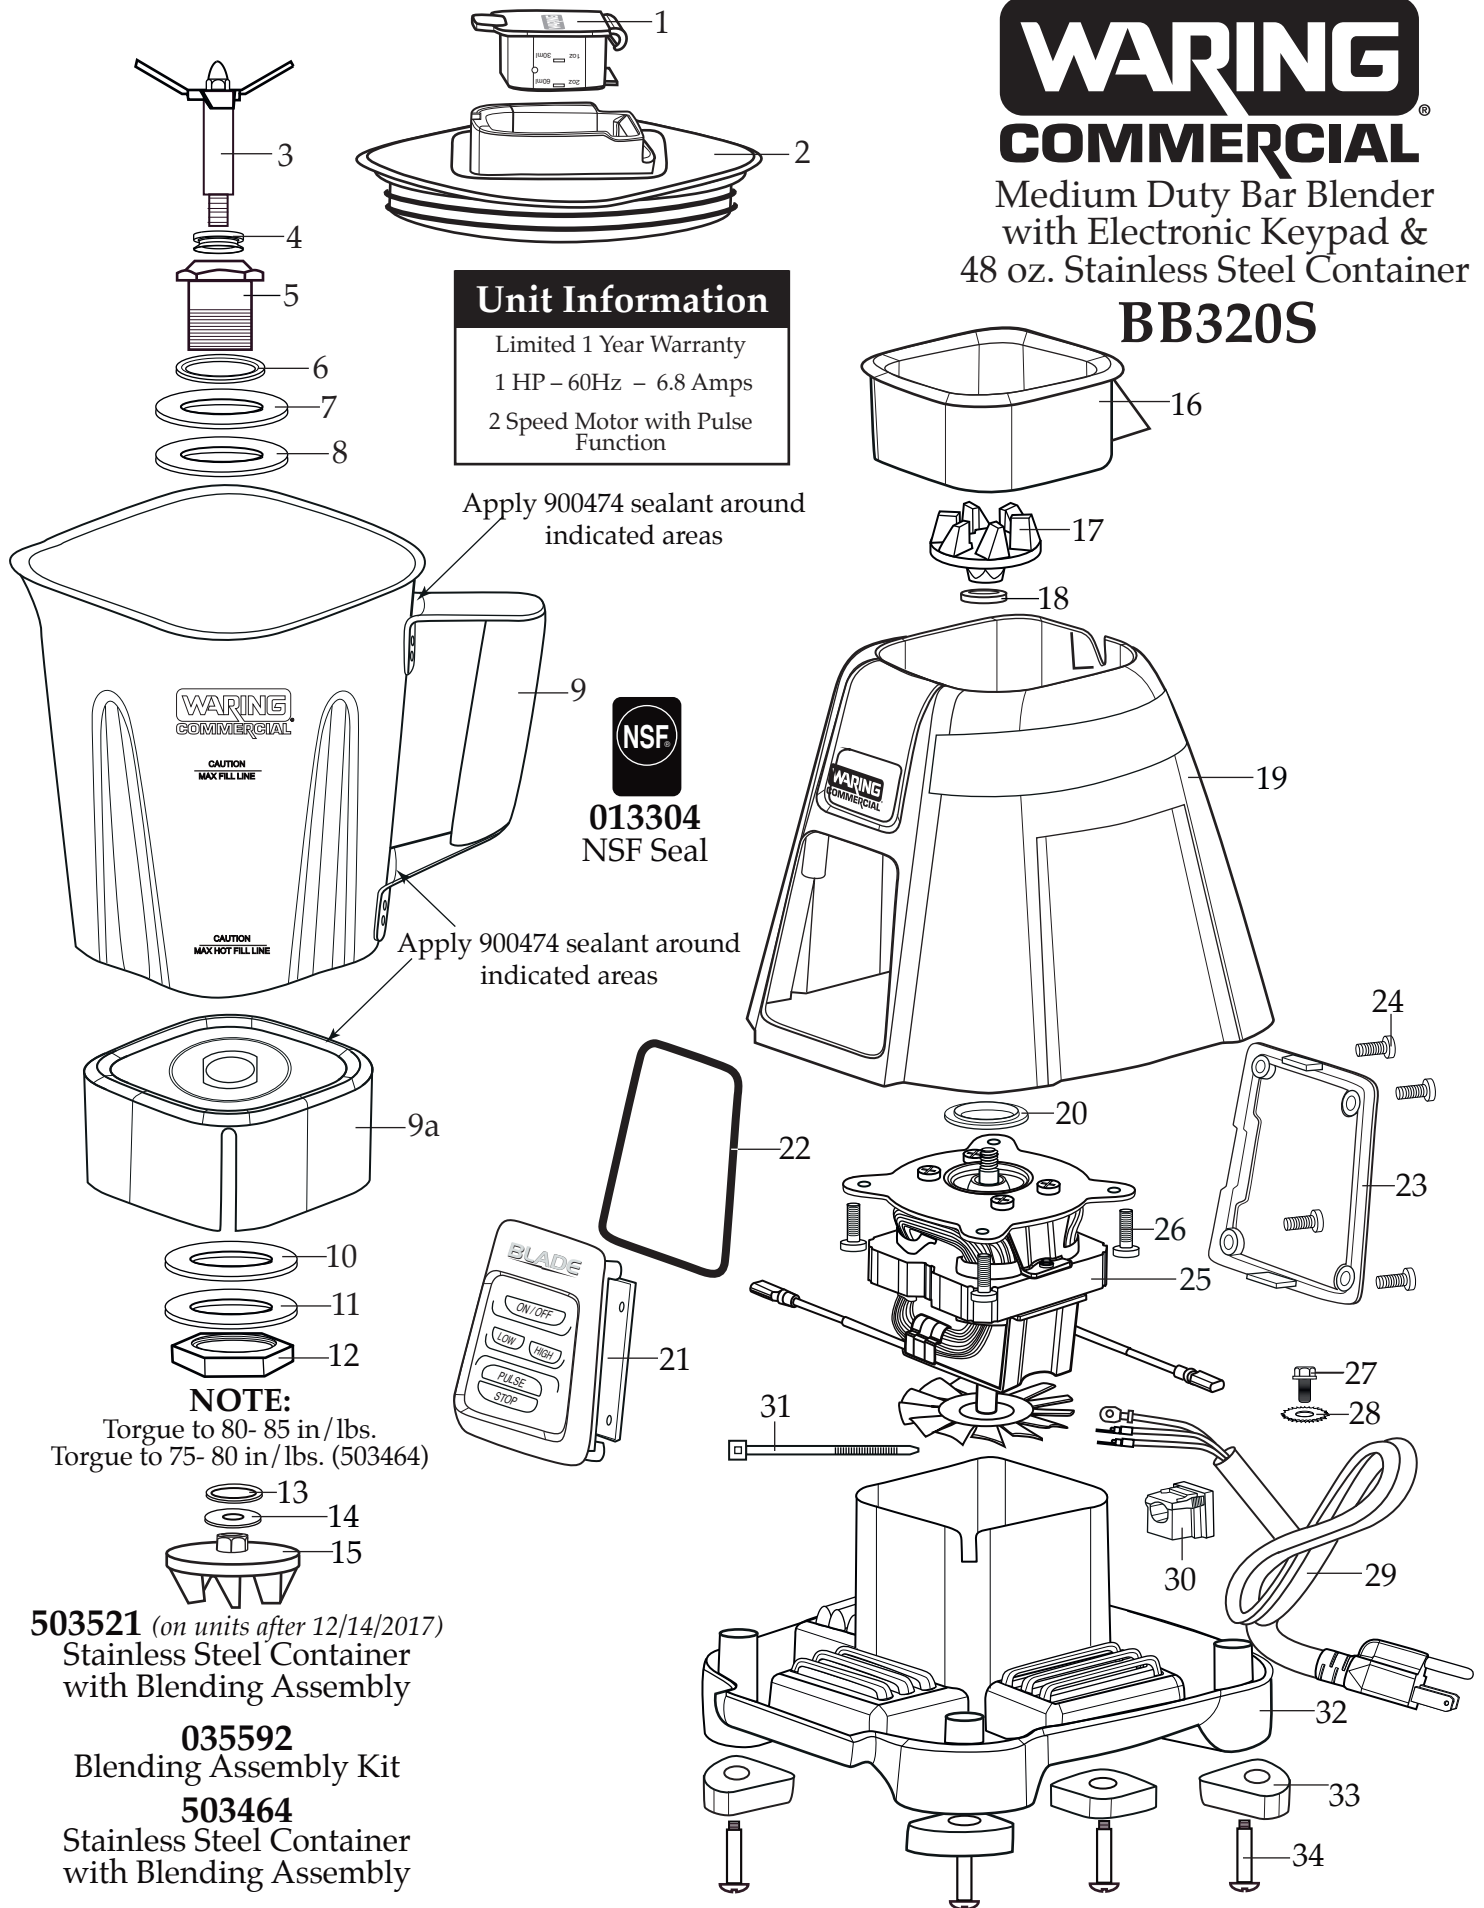

WARING COMMERCIAL

Medium Duty Bar Blender
with Electronic Keypad &
48 oz. Stainless Steel Container

BB320S

Unit Information

Limited 1 Year Warranty
1 HP - 60Hz - 6.8 Amps
2 Speed Motor with Pulse
Function

Apply 900474 sealant around indicated areas

013304
NSF Seal

Apply 900474 sealant around indicated areas

NOTE:
Torque to 80- 85 in./lbs.
Torque to 75- 80 in./lbs. (503464)

503521 (on units after 12/14/2017)
Stainless Steel Container
with Blending Assembly

035592
Blending Assembly Kit

503464
Stainless Steel Container
with Blending Assembly