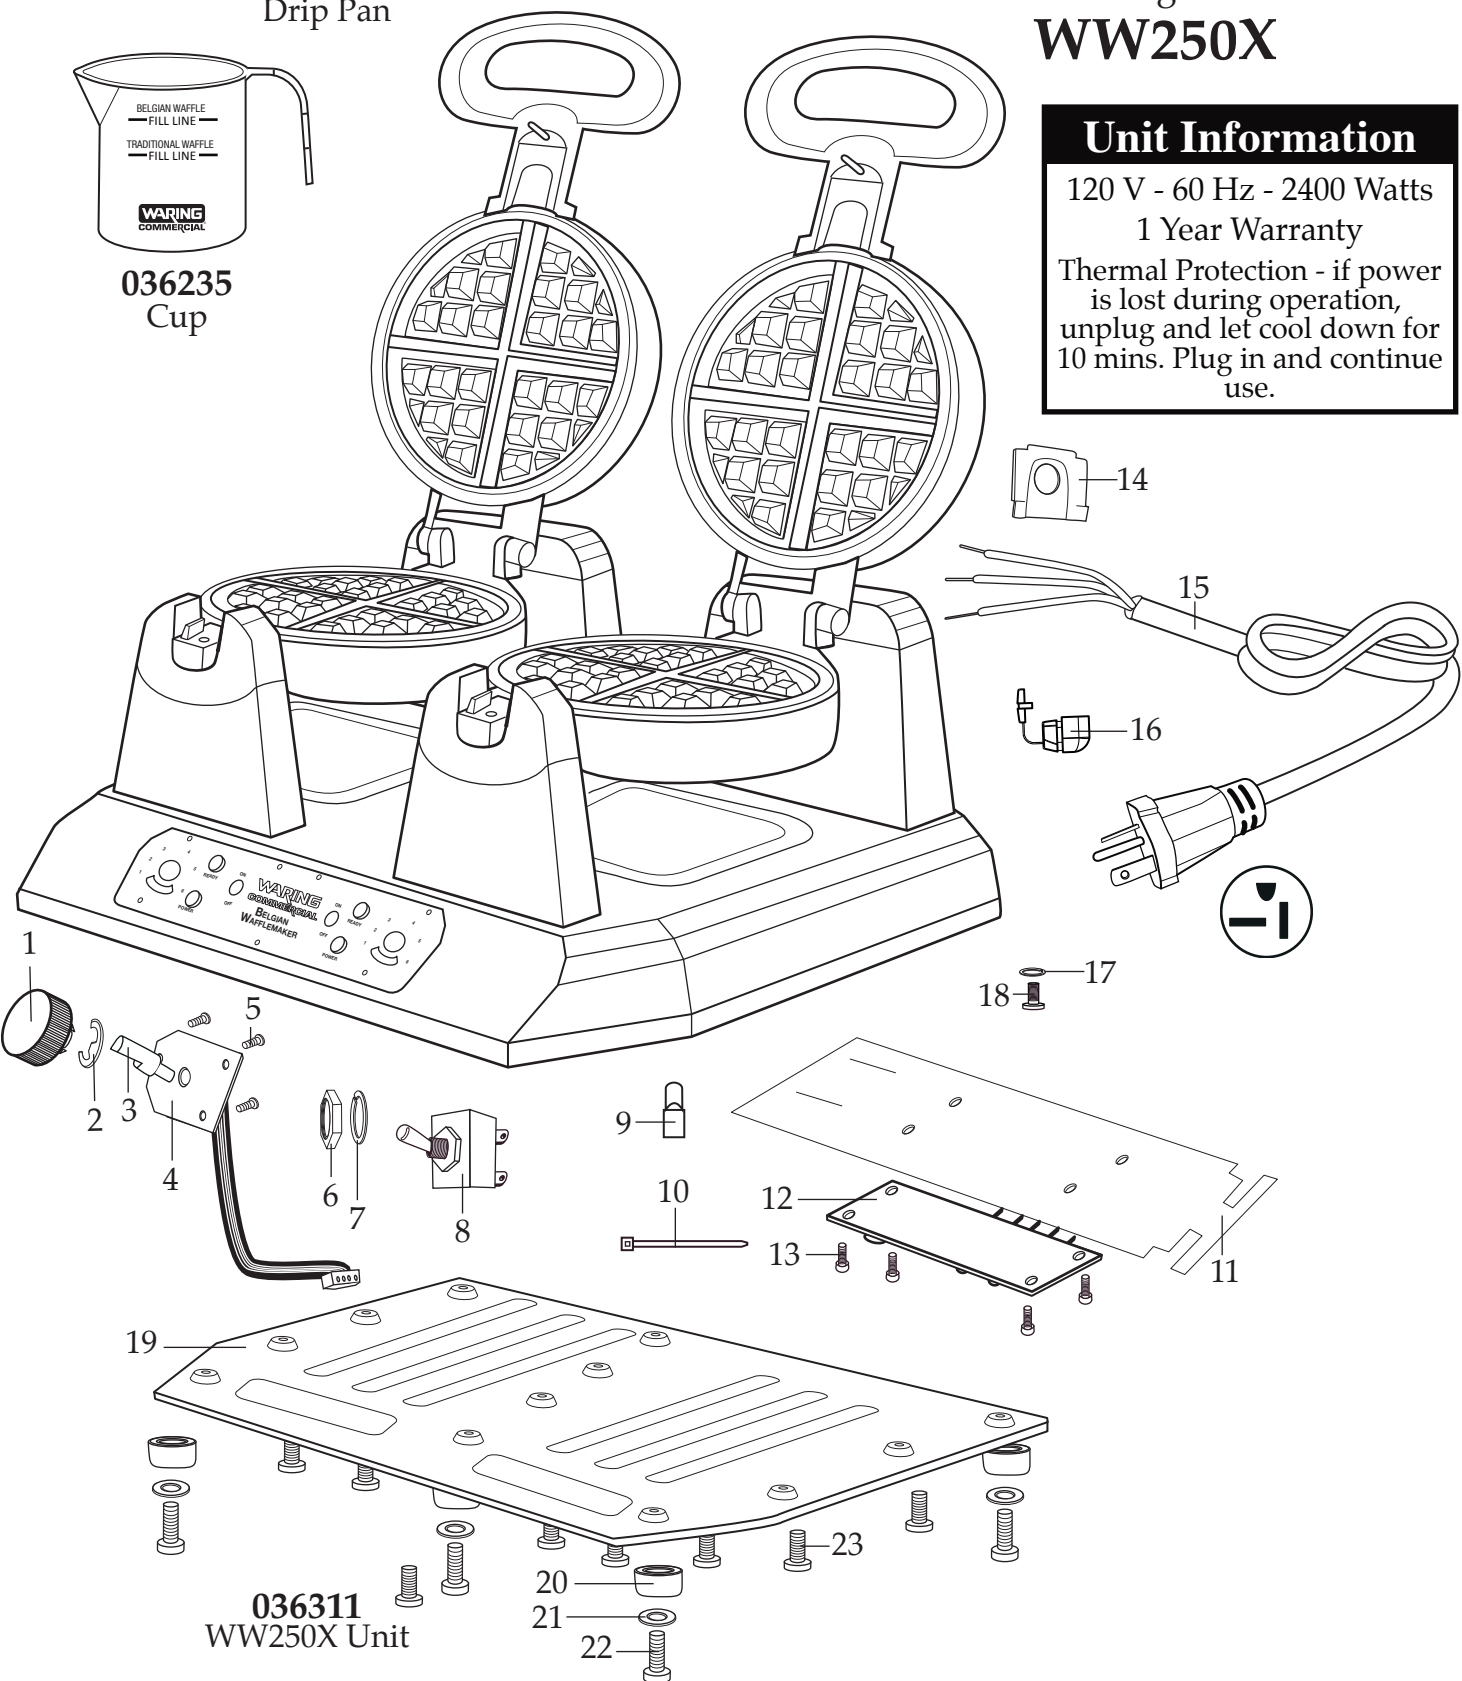

120 Volt Double Belgian Waffle Makers WW250X

Unit Information

120 V - 60 Hz - 2400 Watts
 1 Year Warranty
 Thermal Protection - if power is lost during operation, unplug and let cool down for 10 mins. Plug in and continue use.

032350
Drip Pan

036235
Cup

036311
WW250X Unit

Illustration#	Part#	Description
1	032352	Browning Control Knob (2 required per unit)
2	032362	E Ring (2 required per unit)
3	036241	Connector Pole (2 required per unit)
4	036236	Darkness Control Panel (2 required per unit)
5	032359	Screw (6 required per unit))
6	016236	Hex Nut (2 required per unit)
7	032356	Washer (2 required per unit)
8	036237	On/Off Toggle Switch (2 required per unit)
9	019123 012409	Large Crimp Connector (4 required per unit) Small Crimp Connector (2 required per unit)
10	013731	Wire Tie (8 required per unit)
11	030638	PCB Board Shield (2 required per unit)
12	036309	PCB Board (2 required per unit)
13	032359	Screw (8 required per unit)
14	032371	Cord Plate
15	036310	Cord Set (plug type 5-20)
16	032361	Strain Relief
17	032360	Ground Spring Washer (3 required per unit)
18	035298	Ground Screw (3 required per unit)
19	036238	Bottom Plate
20	032355	Foot Screw (4 required per unit)
21	032354	Foot Washer (4 required per unit)
22	032353	Foot (4 required per unit)
23	032750	Screw (8 required per unit)